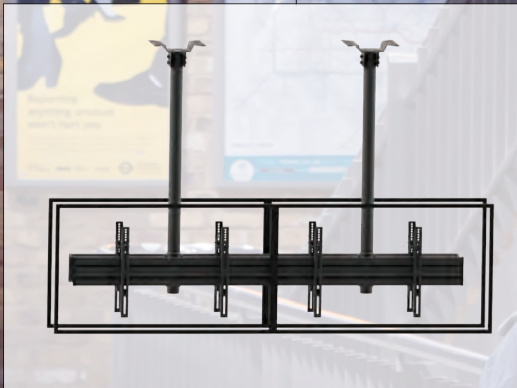

# MBV Series - Menu Board for 42"-57" Back-to-back Screens, Landscape

## FEATURES

- Universal range of VESA mounting options
- Allows a multiple installation from 1 to 3 screens
- Internal cable management in a pole tube
- Adjustable tilt angle from 0° to +18°
- Construction up to 210 kg of capacity

## TECHNICAL

min. 100x100 mm  
 max. 600x400 mm  
 42"-57"  
 0°/+18°  
 210 kg  
 min. 460 mm  
 max. 1130 mm

| Monitor configuration   | Product     | Screen size | Max load | Max. VESA                          | Weight | Dimensions (HxWxD) |
|---|-------------|-------------|----------|------------------------------------|--------|--------------------|
|  | MBV1155BB-L | 42"-57"     | 70 kg    | min. 100x100 mm<br>max. 600x400 mm | 19 kg  | 1363x720x259 mm    |
|  | MBV2147BB-L | 42"-47"     | 140 kg   | min. 100x100 mm<br>max. 600x400 mm | 41 kg  | 1363x1960x259 mm   |
|  | MBV2155BB-L | 50"-57"     | 140 kg   | min. 100x100 mm<br>max. 600x400 mm | 43 kg  | 1363x2220x259 mm   |
|  | MBV3147BB-L | 42"-47"     | 210 kg   | min. 100x100 mm<br>max. 600x400 mm | 63 kg  | 1363x2930x259 mm   |
|  | MBV3155BB-L | 50"-57"     | 210 kg   | min. 100x100 mm<br>max. 600x400 mm | 65 kg  | 1363x3320x259 mm   |