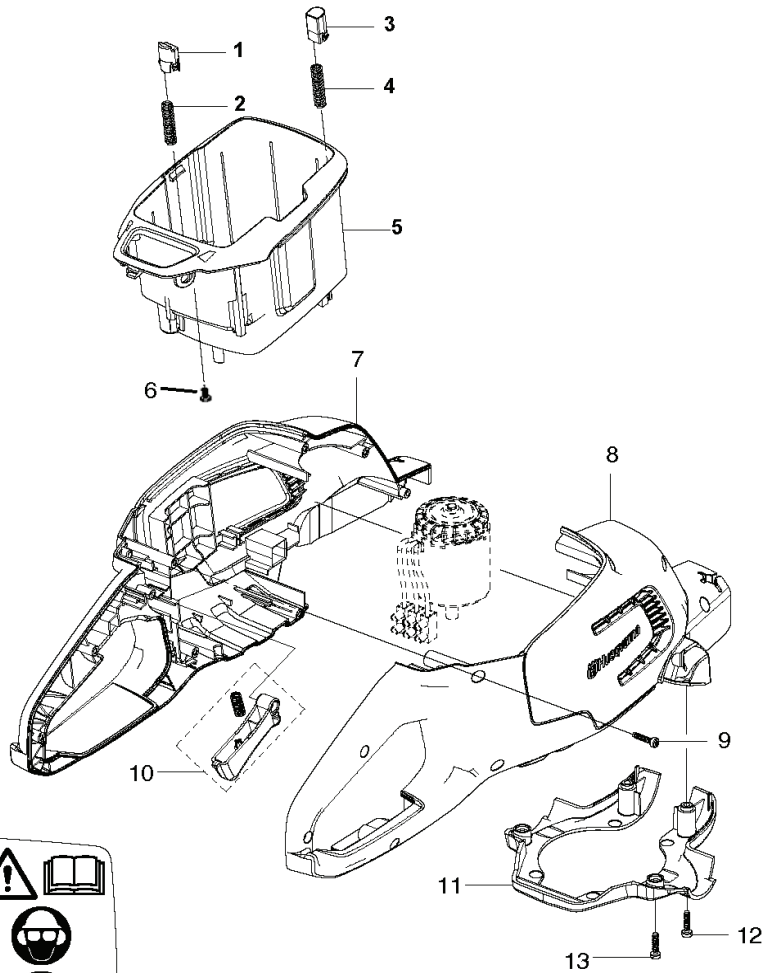

HOUSING

115 iHD45, 967098301, 967098302, 967098303, 2018-06

D 115 iHD45
HOUSING

HEDGE TRIMMERS/POLE HEDGE TRIMMERS

PXM_REF	PXM_PARTNO	DESCRIPTION	PXM_REMARK	QTY.
1	577996601	PUSH BUTTON		1
2	585636201	SPRING		1
3	585636001	PUSH BUTTON		1
4	585636601	SPRING		1
5	585634901	BATTERY BOX		1
6	585818901	SCREW		4
7	588145803	HOUSING		1
8	588145701	HOUSING		1
9	585819002	SCREW		9
10	593352101	TRIGGER		1
11	585633901	COVER		1
12	591468202	SCREW		2
13	591468201	SCREW		2
14	577844301	DECAL		1