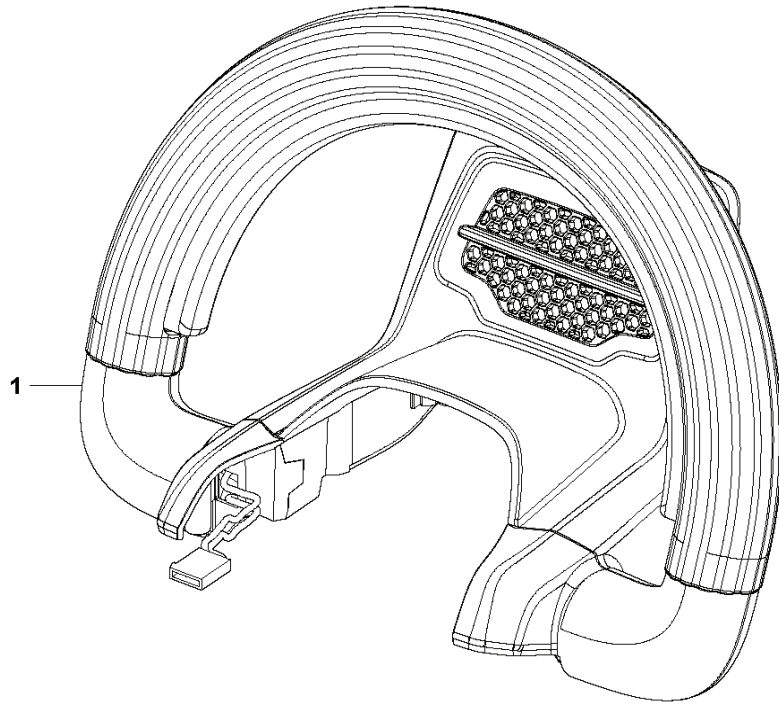

HEDGE TRIMMERS/POLE HEDGE TRIMMERS

PXM_REF	PXM_PARTNO	DESCRIPTION	PXM_REMARK	QTY.
1	590675201	MOTOR		1
2	591368701	GEAR		1
3	582492601	COVER		1
4	585818801	SLEEVE		2
5	585944401	SCREW		3
6	586903002	SCREW		2
7	585635801	BALL BEARING		1
8	585628201	PAD		2
9	588267701	GEARBOX		1
10	585818601	SCREW		2
11	585818701	SCREW		4
12	503989603	GREASE	20g	1

C 115 iHD45
HANDLE