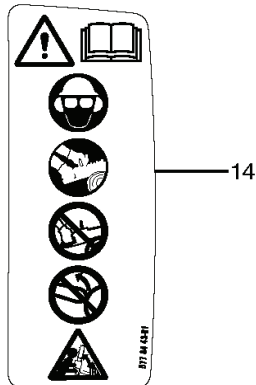

HOUSING

115 iHD45, 967098301, 967098302, 967098303, 2018-06

D 115 iHD45
HOUSING

HEDGE TRIMMERS/POLE HEDGE TRIMMERS

PXM_REF	PXM_PARTNO	DESCRIPTION	PXM_REMARK	QTY.
1	577996601	PUSH BUTTON		1
2	585636201	SPRING		1
3	585636001	PUSH BUTTON		1
4	585636601	SPRING		1
5	585634901	BATTERY BOX		1
6	585818901	SCREW		4
7	588145803	HOUSING		1
8	588145701	HOUSING		1
9	585819002	SCREW		9
10	593352101	TRIGGER		1
11	585633901	COVER		1
12	591468202	SCREW		2
13	591468201	SCREW		2
14	577844301	DECAL		1