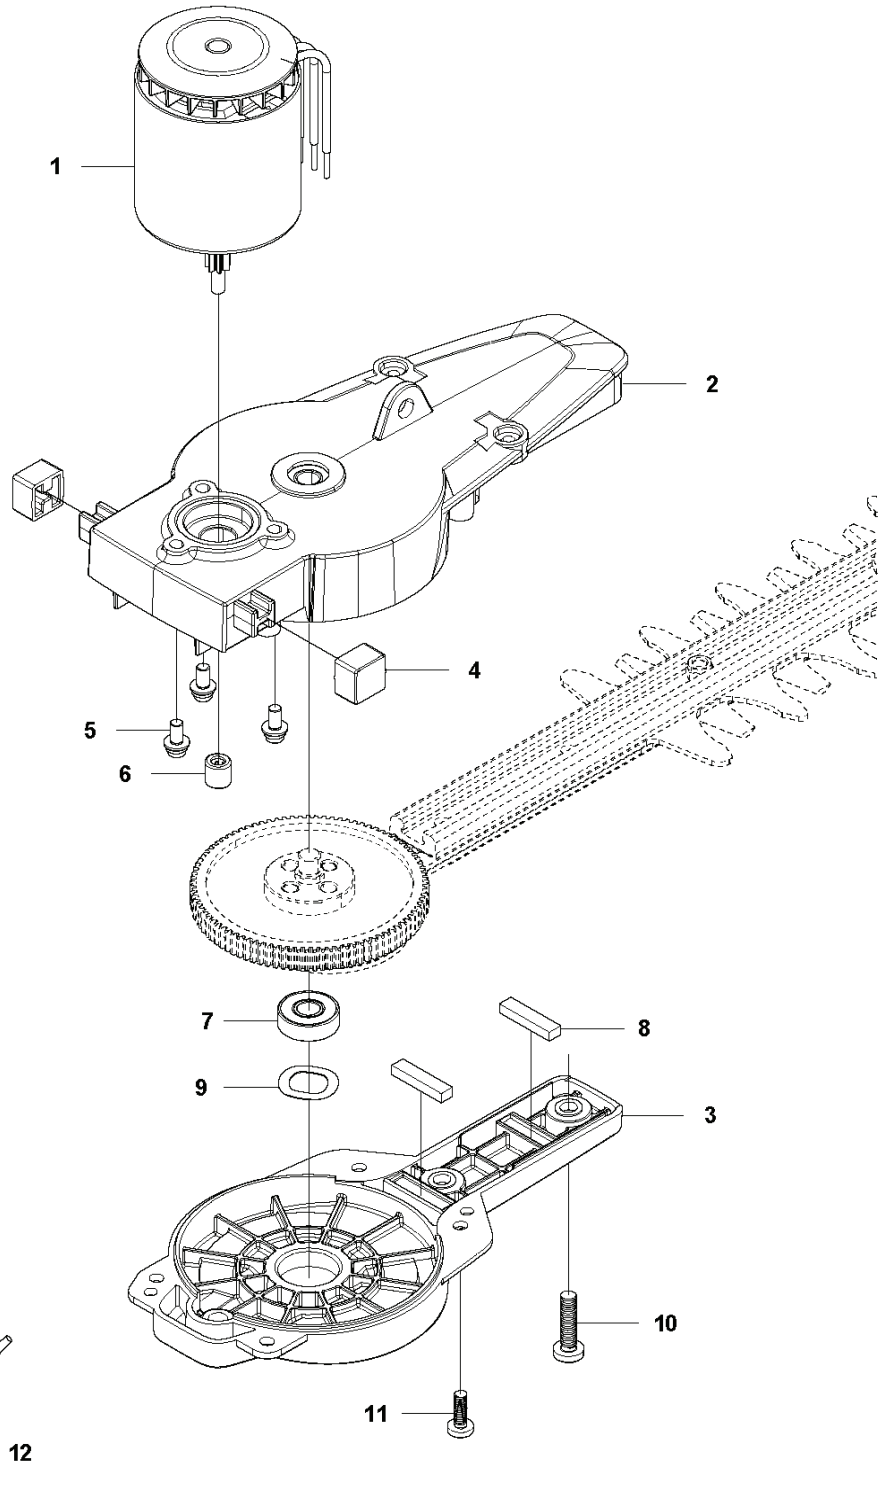

# **SPARE PARTS LIST**

HEDGE TRIMMERS/POLE HEDGE  
TRIMMERS

HUSQVARNA 115IHD45

**A** 115 iHD45  
CUTTING EQUIPMENT

## HEDGE TRIMMERS/POLE HEDGE TRIMMERS

---

PXM_REF	PXM_PARTNO	DESCRIPTION	PXM_REMARK	QTY.
1	590655101	DRIVER ASSY		1
2	585637301	BLADE		1
3	588760101	BLADE		1

ELECTRICAL

115 iHD45, 967098301, 967098302, 967098303, 2018-06

## HEDGE TRIMMERS/POLE HEDGE TRIMMERS

---

PXM_REF	PXM_PARTNO	DESCRIPTION	PXM_REMARK	QTY.
1	599392401	KEYPAD		1
2	582405907	CONTROL UNIT		1
3	585590601	MICRO SWITCH		1
4	588259701	TERMINAL		3
5	588259801	SLEEVE		3

**B1** 115 iHD45  
GEARS

967098301, UP TO S/N 20181600359  
967098302/967098303 UP TO S/N 20181600001

HEDGE TRIMMERS/POLE HEDGE TRIMMERS

---

PXM_REF	PXM_PARTNO	DESCRIPTION	PXM_REMARK	QTY.
1	589605901	MOTOR		1
2	589766701	GEAR		1
3	582492601	COVER		1
4	585818801	SLEEVE		2
5	585944401	SCREW		3
6	585628301	NEEDLE BEARING		1
7	585635801	BALL BEARING		1
8	585628201	PAD		2
9	588267701	GEARBOX		1
10	585818601	SCREW		2
11	585818701	SCREW		4
12	503989603	GREASE	20g	1