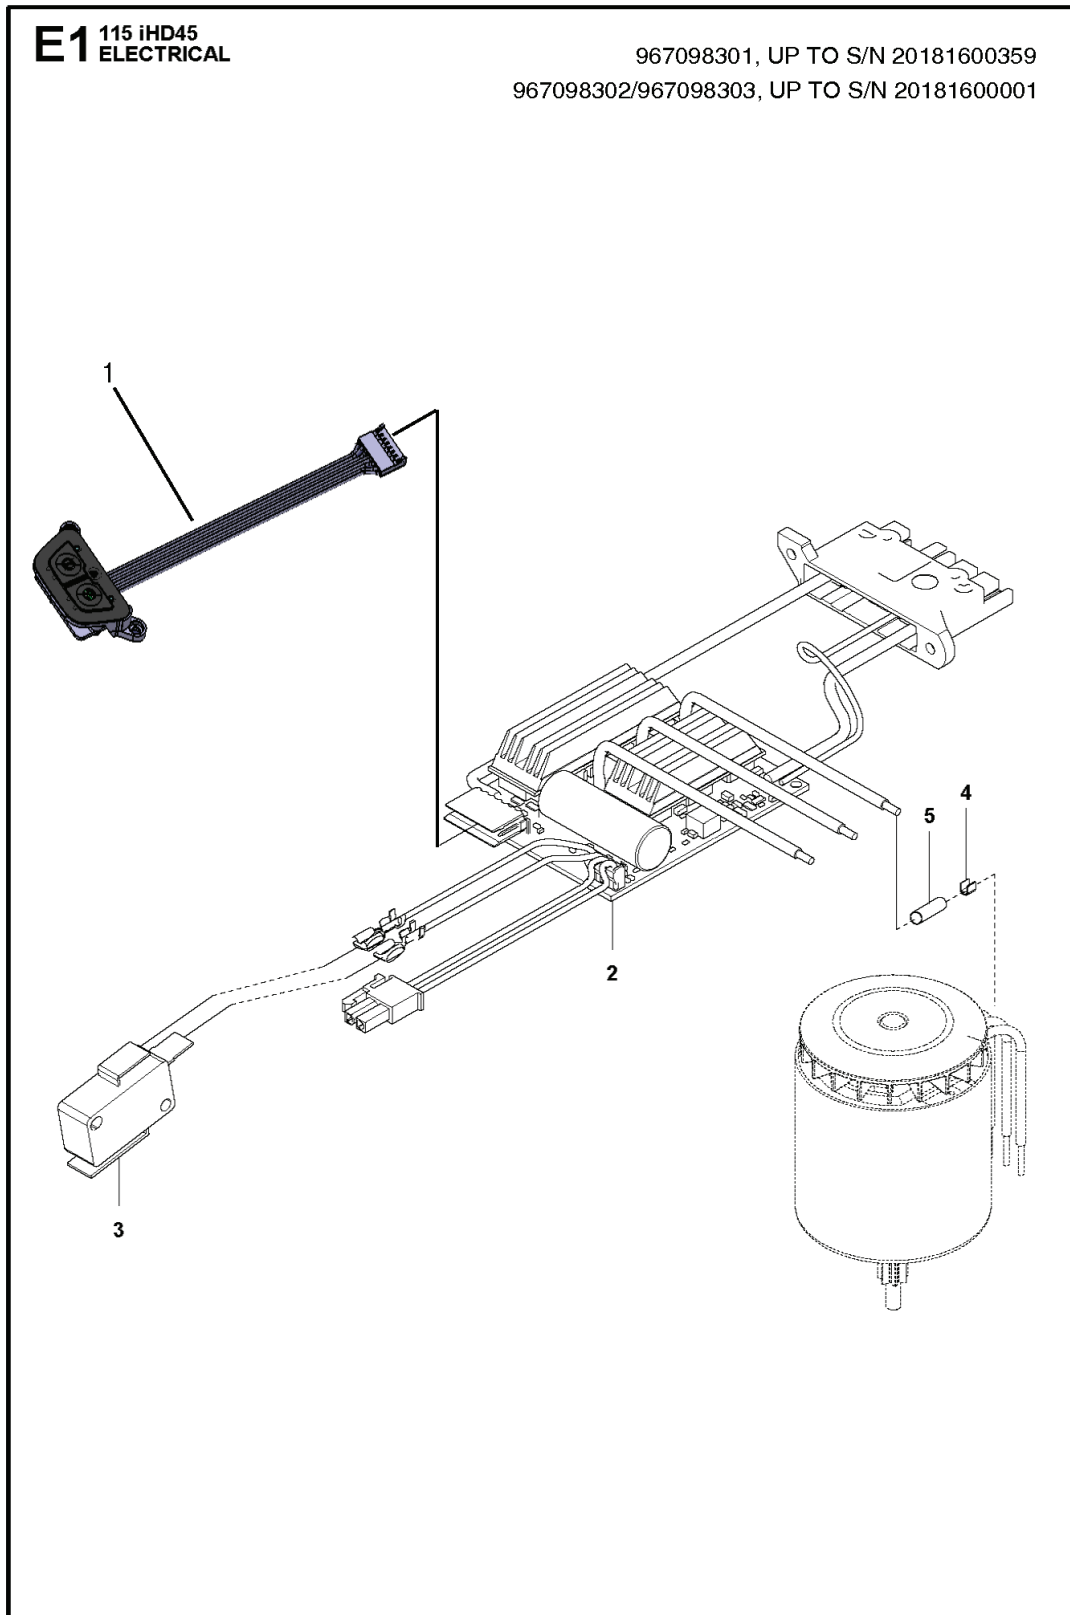

# **SPARE PARTS LIST**

HEDGE TRIMMERS/POLE HEDGE  
TRIMMERS

HUSQVARNA 115IHD45

**A** 115 iHD45  
CUTTING EQUIPMENT

## HEDGE TRIMMERS/POLE HEDGE TRIMMERS

---

PXM_REF	PXM_PARTNO	DESCRIPTION	PXM_REMARK	QTY.
1	599392401	KEYPAD		1
2	582405907	CONTROL UNIT		1
3	585590601	MICRO SWITCH		1
4	588259701	TERMINAL		3
5	588259801	SLEEVE		3