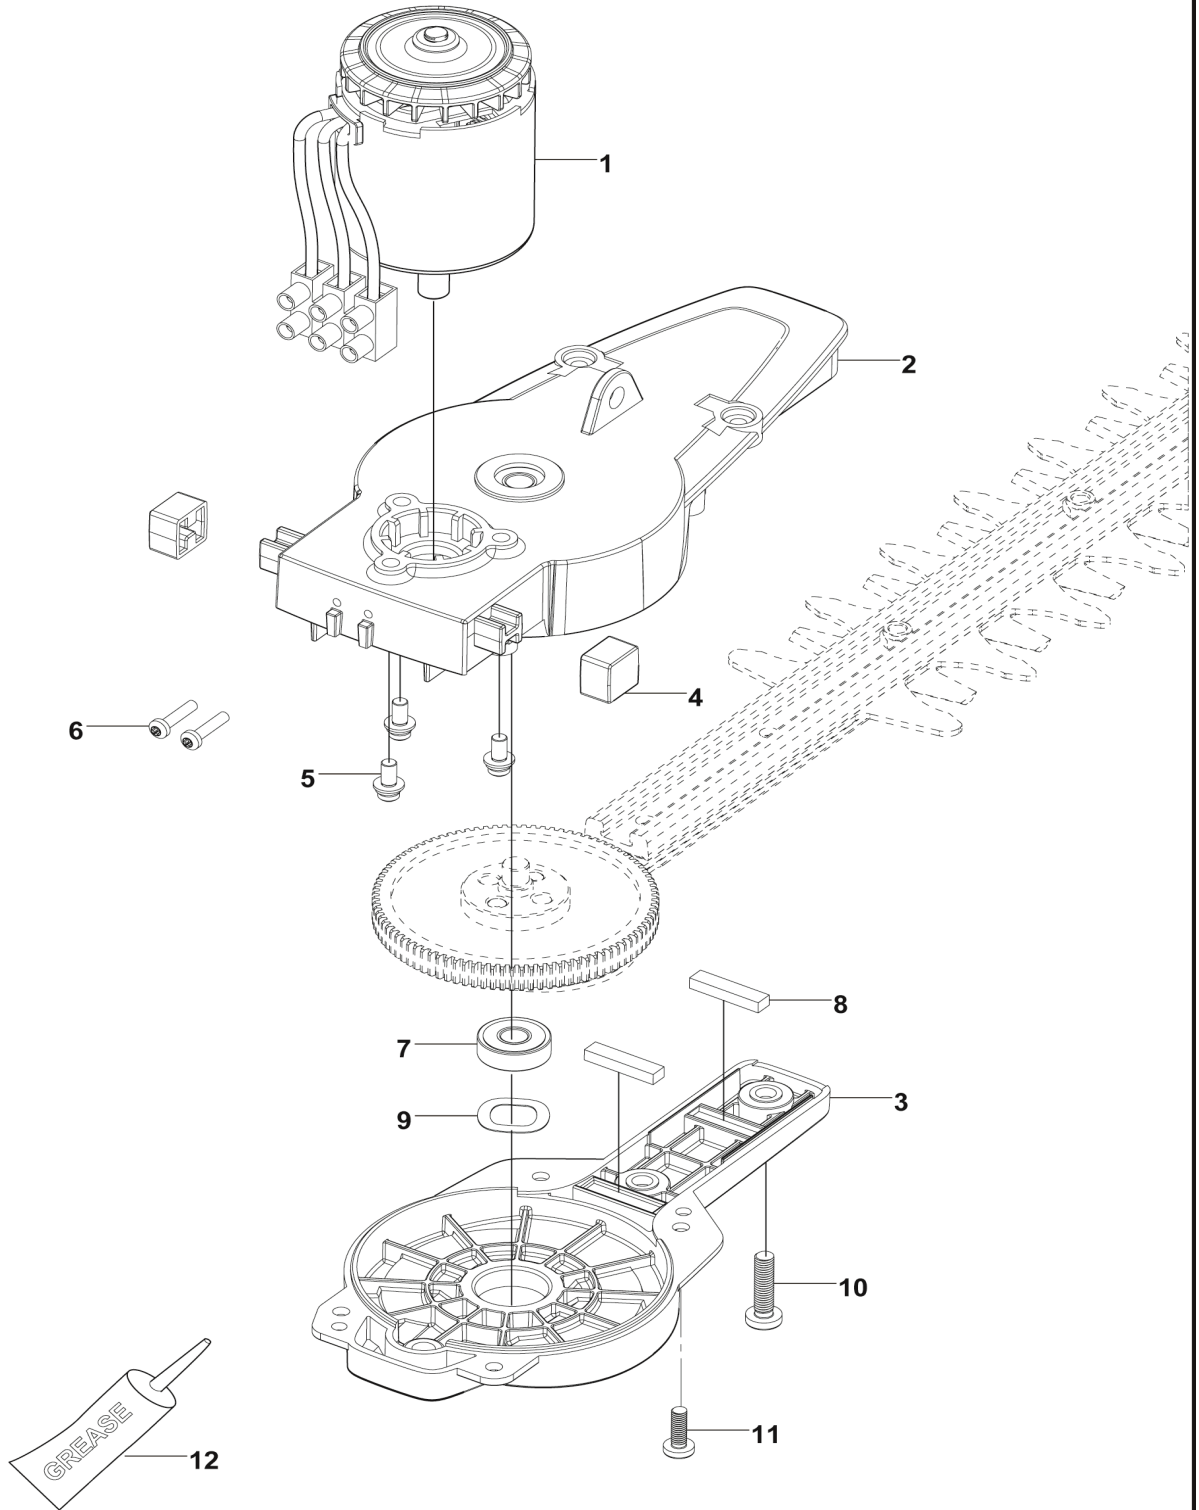

## HEDGE TRIMMERS/POLE HEDGE TRIMMERS

---

PXM_REF	PXM_PARTNO	DESCRIPTION	PXM_REMARK	QTY.
1	599392401	KEYPAD		1
2	582405907	CONTROL UNIT		1
3	585590601	MICRO SWITCH		1
4	588259701	TERMINAL		3
5	588259801	SLEEVE		3

**B1** 115 iHD45  
GEARS

967098301, UP TO S/N 20181600359  
967098302/967098303 UP TO S/N 20181600001

HEDGE TRIMMERS/POLE HEDGE TRIMMERS

---

PXM_REF	PXM_PARTNO	DESCRIPTION	PXM_REMARK	QTY.
1	589605901	MOTOR		1
2	589766701	GEAR		1
3	582492601	COVER		1
4	585818801	SLEEVE		2
5	585944401	SCREW		3
6	585628301	NEEDLE BEARING		1
7	585635801	BALL BEARING		1
8	585628201	PAD		2
9	588267701	GEARBOX		1
10	585818601	SCREW		2
11	585818701	SCREW		4
12	503989603	GREASE	20g	1

**B2** 115 iHD45  
GEARS

967098301, HIGHER THAN S/N 20181600359  
967098302/967098303, HIGHER THAN S/N 20181600001

HEDGE TRIMMERS/POLE HEDGE TRIMMERS

---

PXM_REF	PXM_PARTNO	DESCRIPTION	PXM_REMARK	QTY.
1	590675201	MOTOR		1
2	591368701	GEAR		1
3	582492601	COVER		1
4	585818801	SLEEVE		2
5	585944401	SCREW		3
6	586903002	SCREW		2
7	585635801	BALL BEARING		1
8	585628201	PAD		2
9	588267701	GEARBOX		1
10	585818601	SCREW		2
11	585818701	SCREW		4
12	503989603	GREASE	20g	1