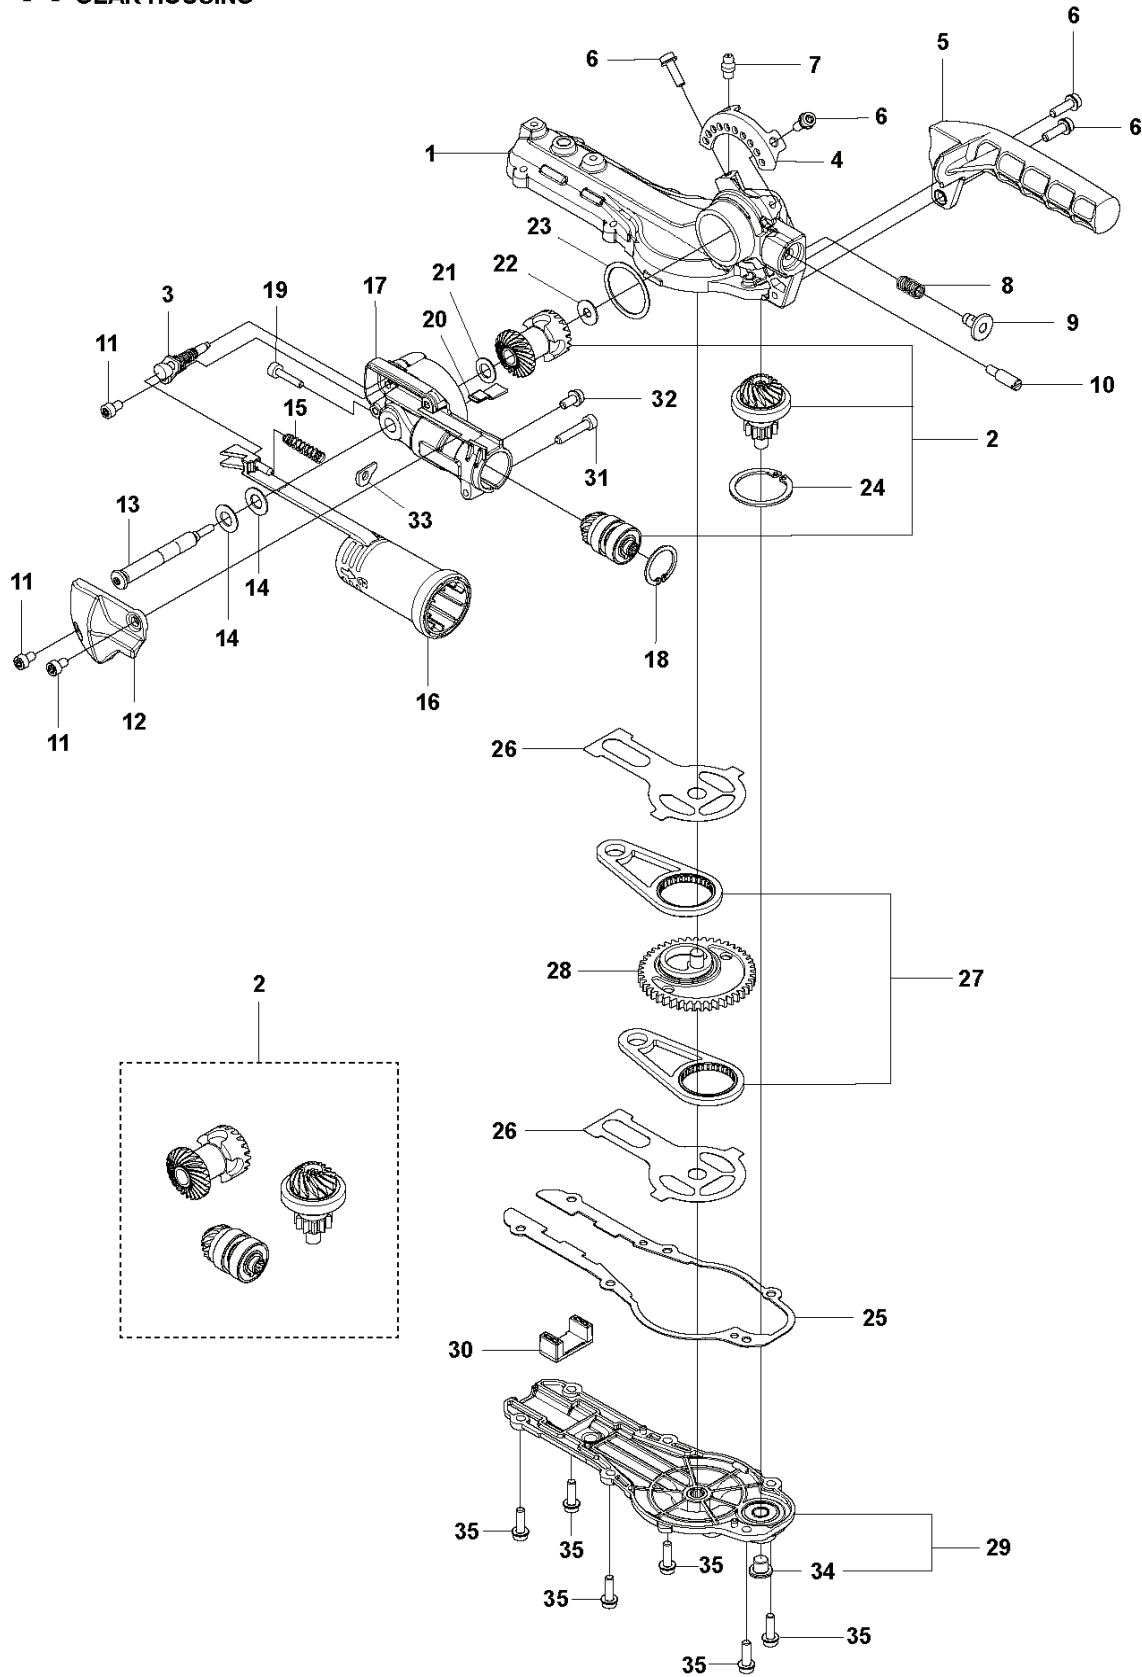

A 525HE3
GEAR HOUSING

HEDGE TRIMMERS/POLE HEDGE TRIMMERS

PXM_REF	PXM_PARTNO	DESCRIPTION	PXM_REMARK	QTY.
1	598888801	GEAR HOUSING ASSY		1
2	598434701	GEAR SET		1
3	597973901	LOCKING PIN		1
4	595946401	PLATE		1
5	598416401	HANDLE		1
6	525755101	SCREW ITXSCFM		4
7	738881001	LUBRICATION NIPPLE		1
8	596316201	SPRING		1
9	596316001	STOP		1
10	596316101	PIN		1
11	525824904	SCREW ITXSCM		3
12	597974001	COVER		1
13	597958501	SHAFT		1
14	598659601	DISC SPRING		2
15	595946601	SPRING		1
16	595946501	HANDLE		1
17	599975401	GEAR HOUSING ASSY		1
18	735312510	CIRCLIP		1
19	525760905	SCREW ITXSCM		1
20	597974101	SEALING		1
21	596839301	SPACER		1
22	596839303	SPACER		1
23	598704801	SPACER		1
24	735313310	CIRCLIP		1
25	596277501	GASKET		1
26	596270501	PLATE		2
27	597021701	ROD		1
28	593651501	GEAR		1
29	596317801	GEAR HOUSING ASSY		1
30	590537101	SEALING		1
31	525755104	SCREW ITXSCFM	M5x25 10.9 ZnFe	1
32	525755108	SCREW ITXSCFM	M5x10 10.9 ZnFe	1
33	599518401	INSERT		1
34	590649401	SCREW PLUG		1 29
35	575701001	SCREW		6