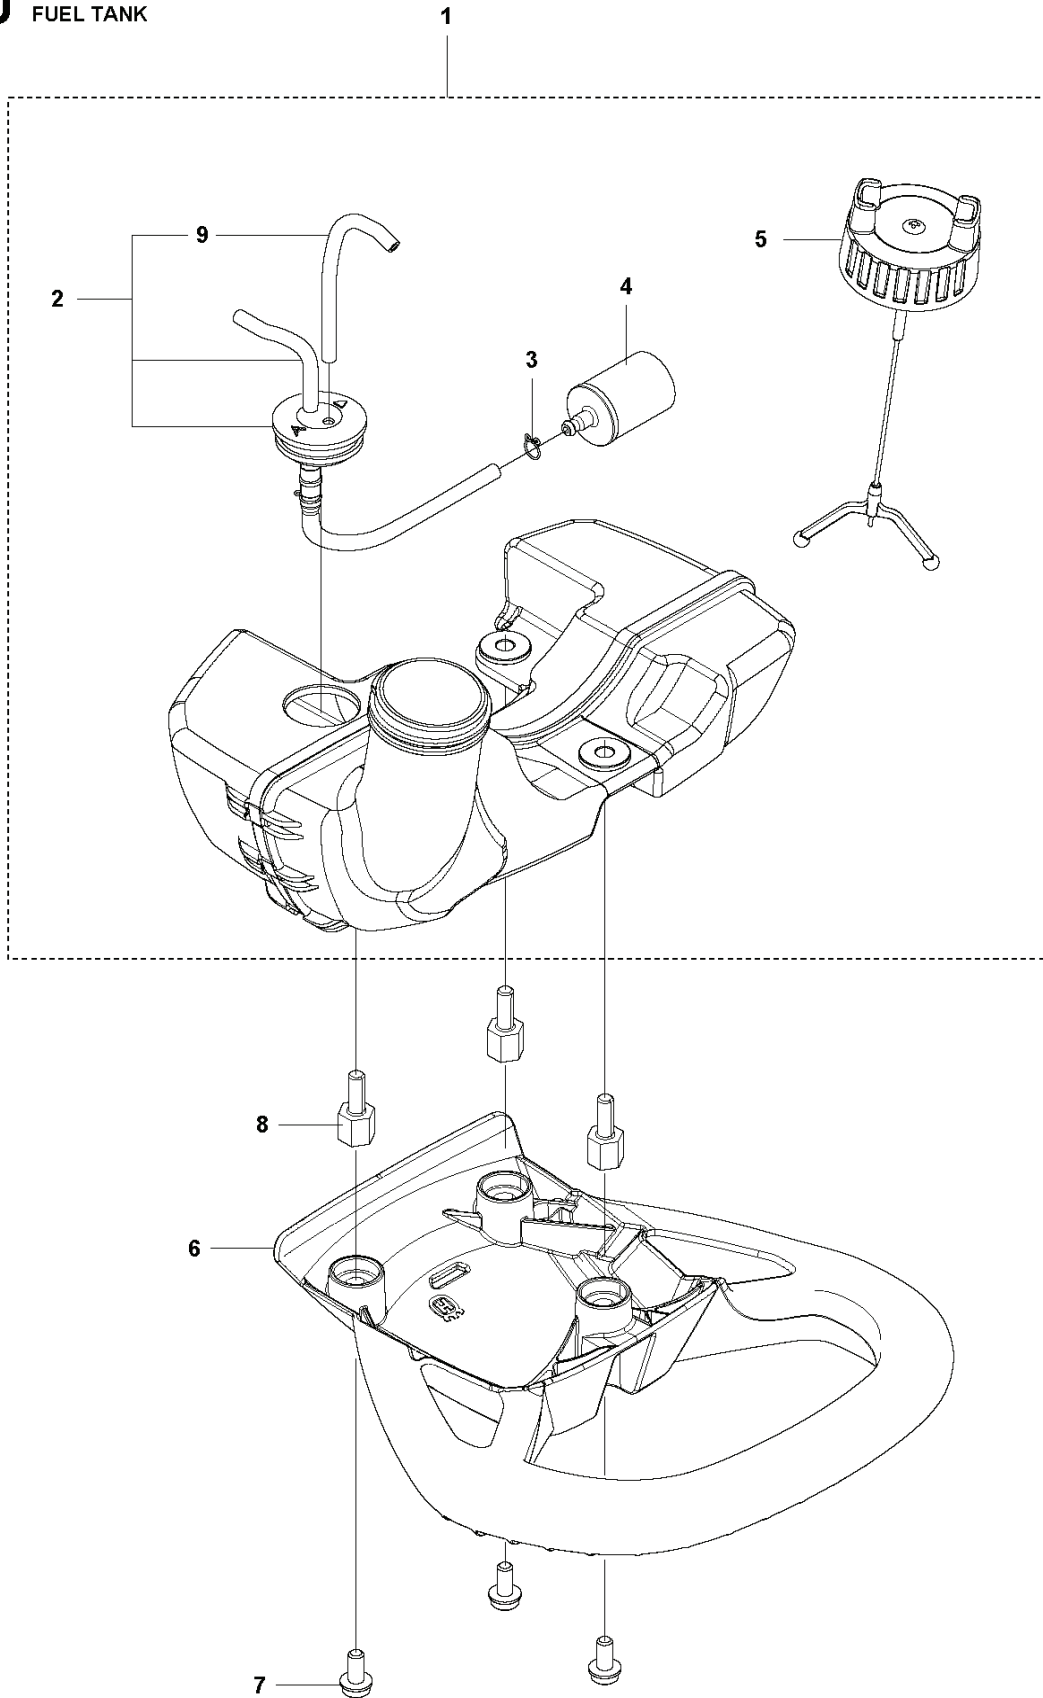

J 525HE3
FUEL TANK

HEDGE TRIMMERS/POLE HEDGE TRIMMERS

PXM_REF	PXM_PARTNO	DESCRIPTION	PXM_REMARK	QTY.
1	576405101	FUEL TANK		1
2	597967305	FUEL HOSE ASSY		1 1
3	506707001	CLIP		1 1
4	503443201	FUEL FILTER		1 1
5	579645713	TANK CAP		1 1
6	587365901	BUMPER		1
7	525755108	SCREW ITXSCFM		3
8	587615601	STUD SCREW		3
9	577050501	PIPE		1 1