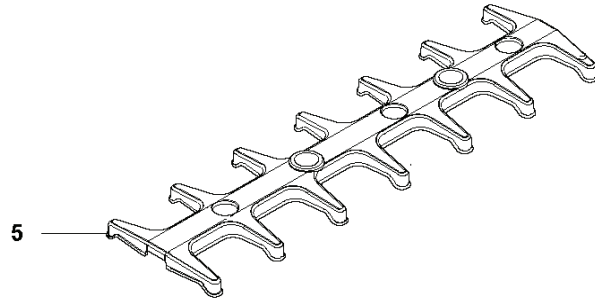

R 525HE3
ACCESSORIES

HEDGE TRIMMERS/POLE HEDGE TRIMMERS

PXM_REF	PXM_PARTNO	DESCRIPTION	PXM_REMARK	QTY.
1	575738202	COMBINATION WRENCH		1
2	588814801	GREASE	Husqvarna Grease Multi Advanced, 400g	1
3	503989604	GREASE	Husqvarna Grease Multi Advanced, 25g	1
4	503558601	SPANNER		1
5	598776001	PROTECTOR BAR		1
6	590712601	PROTECTION		1
7	544142101	GREASE	UL21	1
8	537216201	HARNESS		1