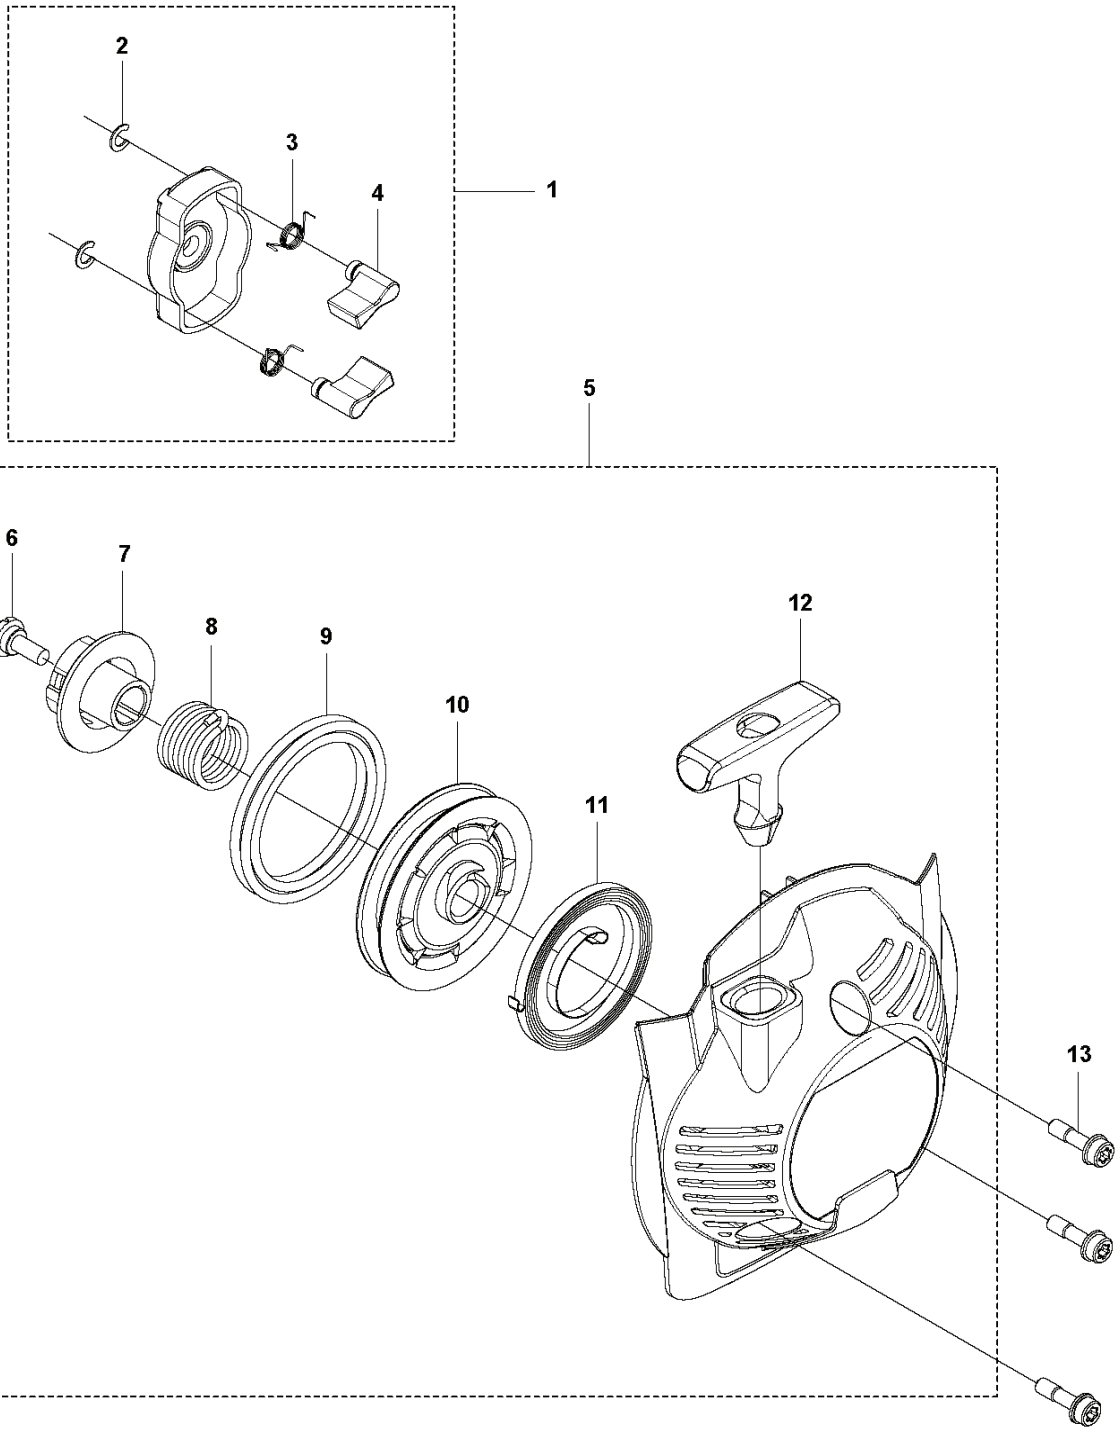

## HEDGE TRIMMERS/POLE HEDGE TRIMMERS

---

PXM_REF	PXM_PARTNO	DESCRIPTION	PXM_REMARK	QTY.
1	586292502	TUBE ASSY		1
2	537085505	HANDLE		1 1
3	581161704	DRIVE SHAFT		1
4	585944001	DECAL		1

SHORT BLOCK

1

HEDGE TRIMMERS/POLE HEDGE TRIMMERS

---

PXM_REF	PXM_PARTNO	DESCRIPTION	PXM_REMARK	QTY.
1	592776401	SHORT BLOCK		1

**G** 525HE3  
STARTER

HEDGE TRIMMERS/POLE HEDGE TRIMMERS

---

PXM_REF	PXM_PARTNO	DESCRIPTION	PXM_REMARK	QTY.
1	581146501	STARTER PULLEY		1
2	521600401	E-RING		2 1
3	521600301	SPRING		2 1
4	521600201	RATCHET		2 1
5	577849201	STARTER ASSY		1
6	521600001	SCREW		1 5
7	576401201	PULLEY		1 5
8	577134101	SPRING		1 5
9	577848701	ROPE		1 5
10	577848801	REEL		1 5
11	504115001	SPIRAL SPRING		1 5
12	575489501	STARTER HANDLE		1 5
13	577815401	BOLT		3
14	596448901	DECAL		1