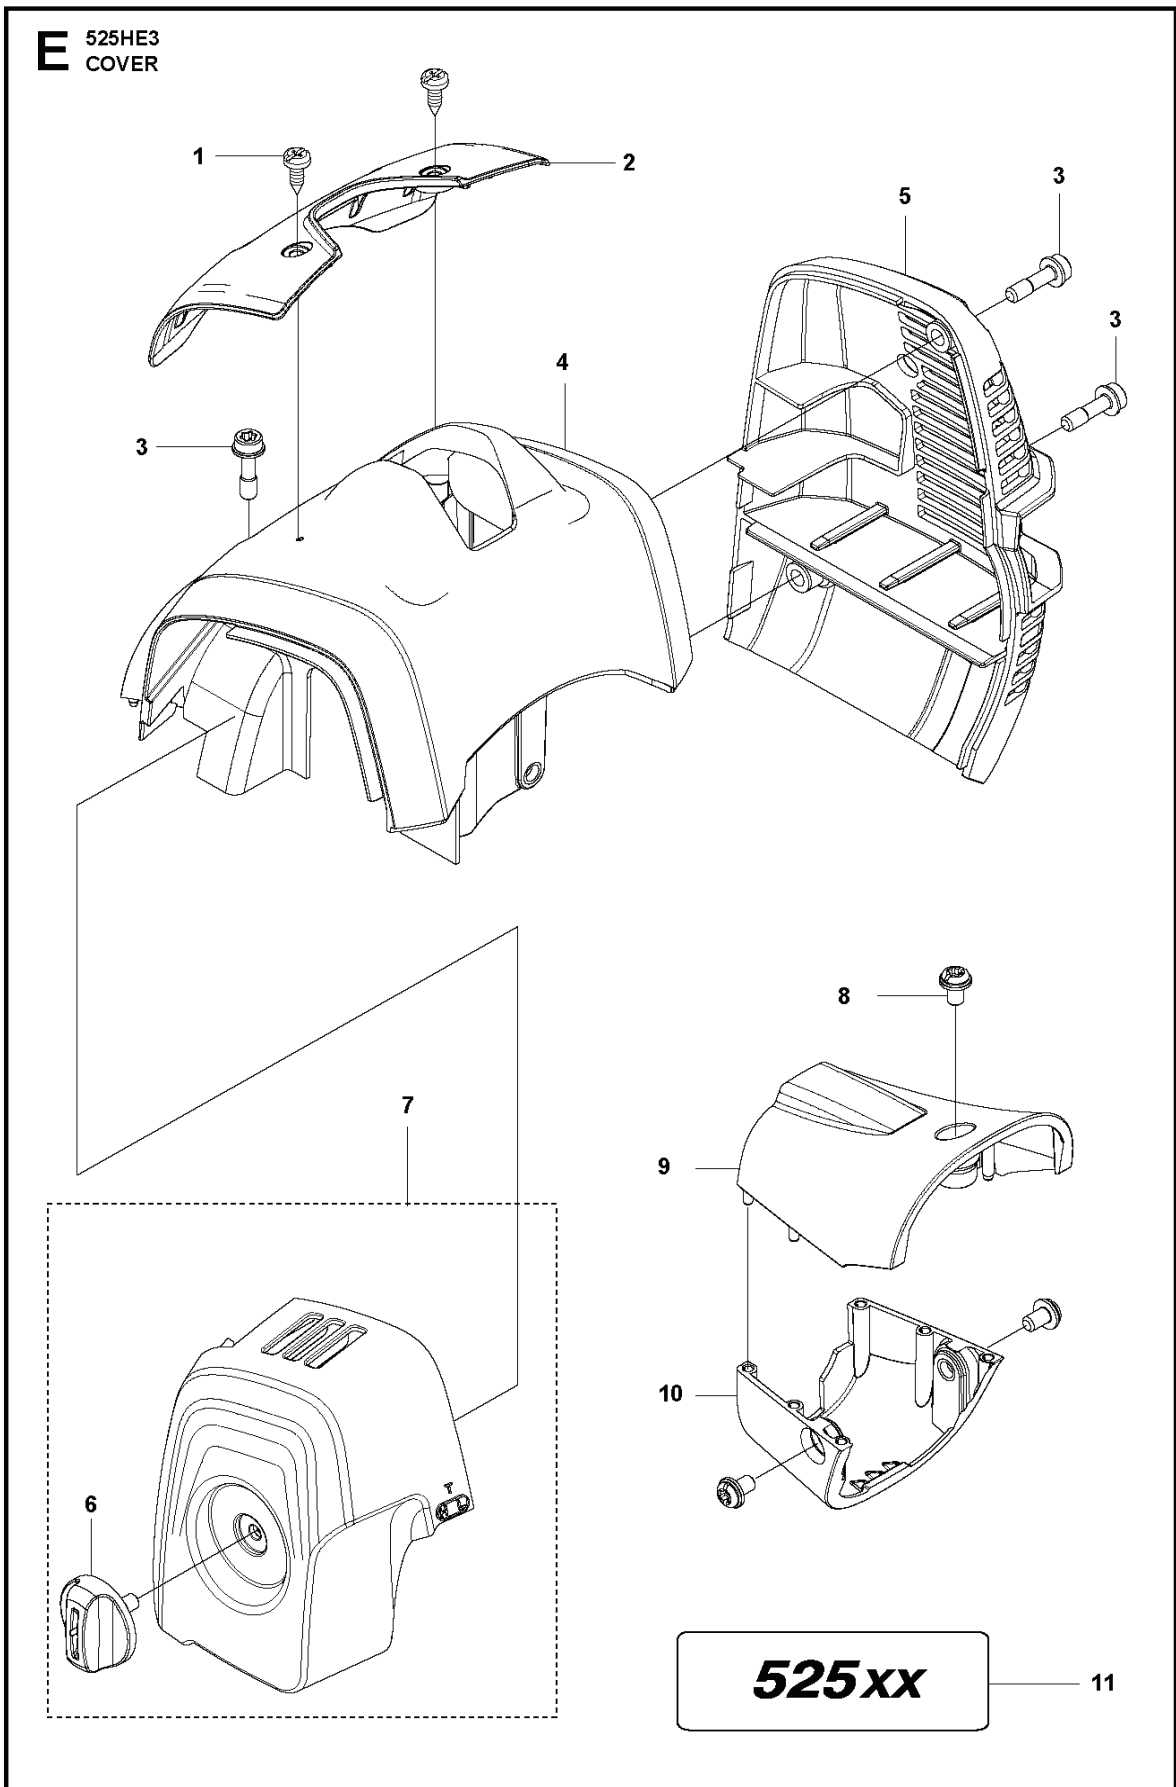

E 525HE3
COVER

HEDGE TRIMMERS/POLE HEDGE TRIMMERS

PXM_REF	PXM_PARTNO	DESCRIPTION	PXM_REMARK	QTY.
1	503213512	SCREW CCRPANT		2
2	576404501	ARM PROTECTION		1
3	577815401	BOLT		3
4	592621302	CYLINDER COVER		1
5	576404701	MUFFLER GUARD		1
6	576992402	KNOB		1 7
7	581047301	FILTER COVER ASSY		1
8	544256801	SCREW		3
9	577848201	COVER		1
10	577848101	COVER		1
11	579445826	DECAL		1