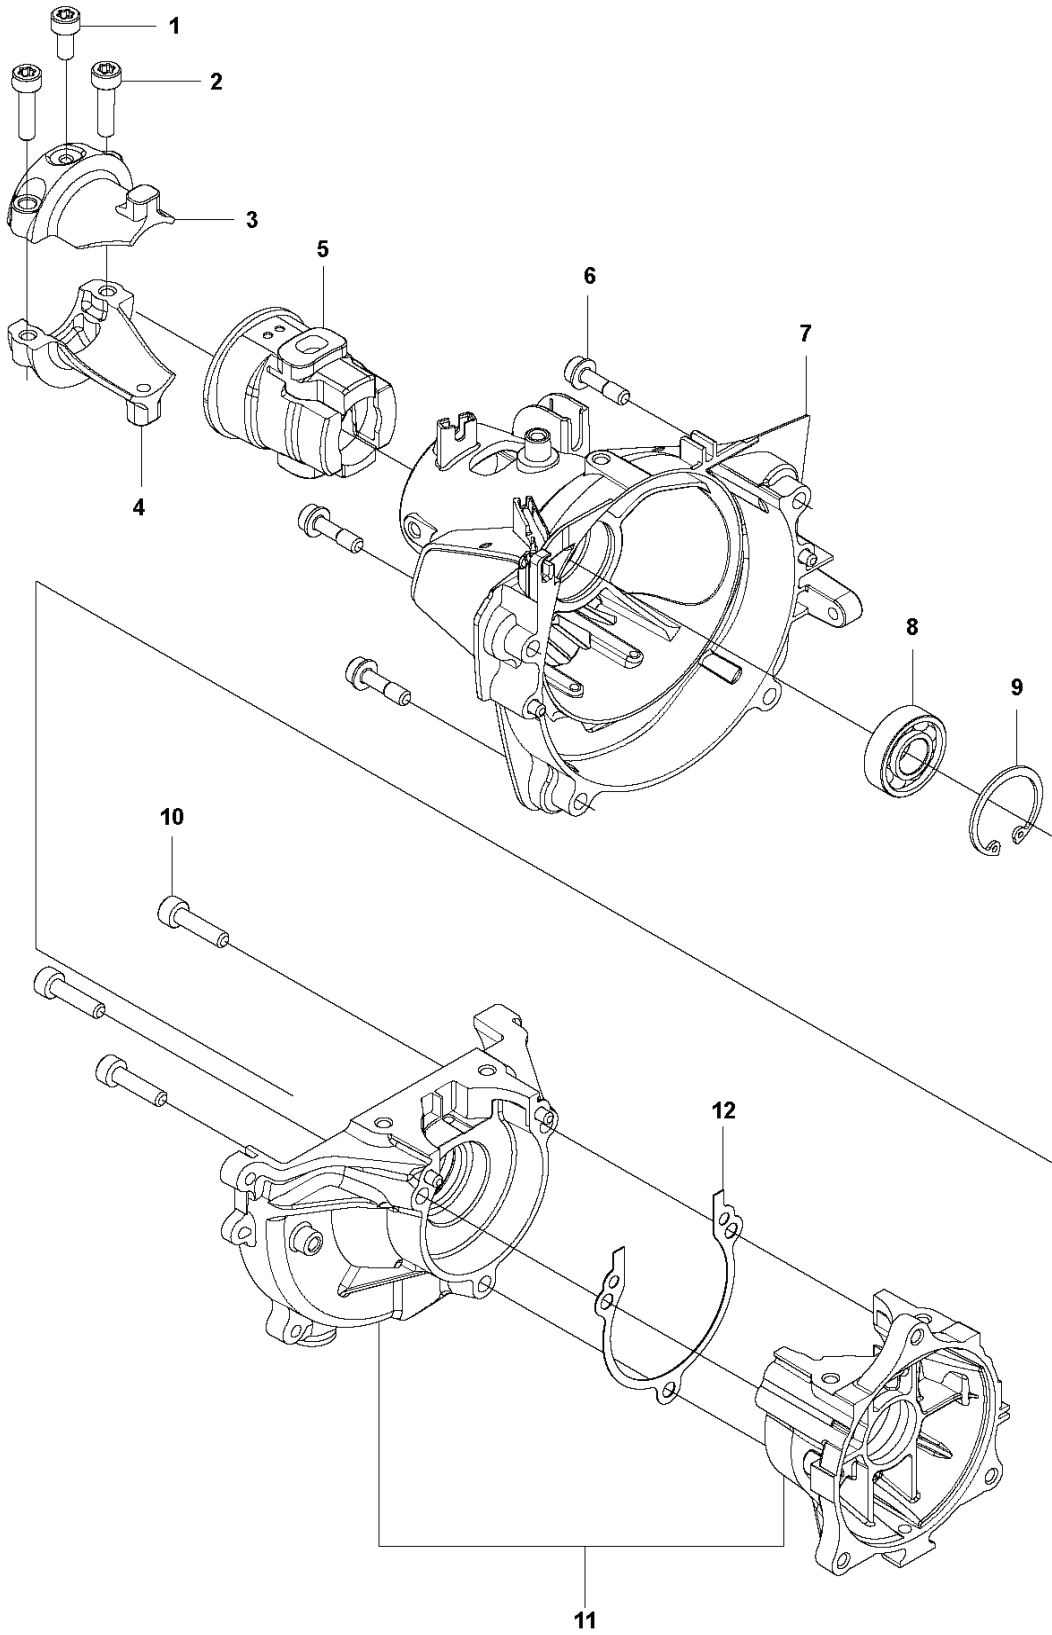

# **HEDGE TRIMMERS/POLE HEDGE TRIMMERS: HUSQVARNA 525HE3**

Spare Parts List

# **SPARE PARTS LIST**

HEDGE TRIMMERS/POLE HEDGE  
TRIMMERS

HUSQVARNA 525HE3

**N** 525HE3  
CARBURETOR

HEDGE TRIMMERS/POLE HEDGE TRIMMERS

PXM_REF	PXM_PARTNO	DESCRIPTION	PXM_REMARK	QTY.
1	579190601	COVER		1
2	513593201	SPRING		1
3	577815701	SCREW		1
5	520759801	SCREW		1
6	579190701	SHAFT		1
7	578895401	SPRING		1
8	584901201	PISTON ASSY		1
9	520957001	SCREEN		1
10	577815501	SPRING		1
11	520759801	SCREW		1
12	516524201	WASHER		1
13	579191101	SPRING		1
14	520977401	PIN		1
15	577807201	LEVER		1
16	521085401	VALVE INLET		1
17	520759801	SCREW		1
18	580684801	GASKET KIT	Gasket & Diaphragm kit	1

## HEDGE TRIMMERS/POLE HEDGE TRIMMERS

---

PXM_REF	PXM_PARTNO	DESCRIPTION	PXM_REMARK	QTY.
1	525824914	SCREW ITXSCM		1
2	525825001	SCREW ITXSCM		2
3	576420702	BRACKET		1
4	576420802	BRACKET		1
5	576420501	CUSHION		1
6	577815401	BOLT		4
7	588567701	HOUSING		1
8	525953201	BEARING		1
9	506609901	SNAP RING		1
10	504114301	SCREW		3
11	581308602	CRANKCASE		1
12	576399502	GASKET		1