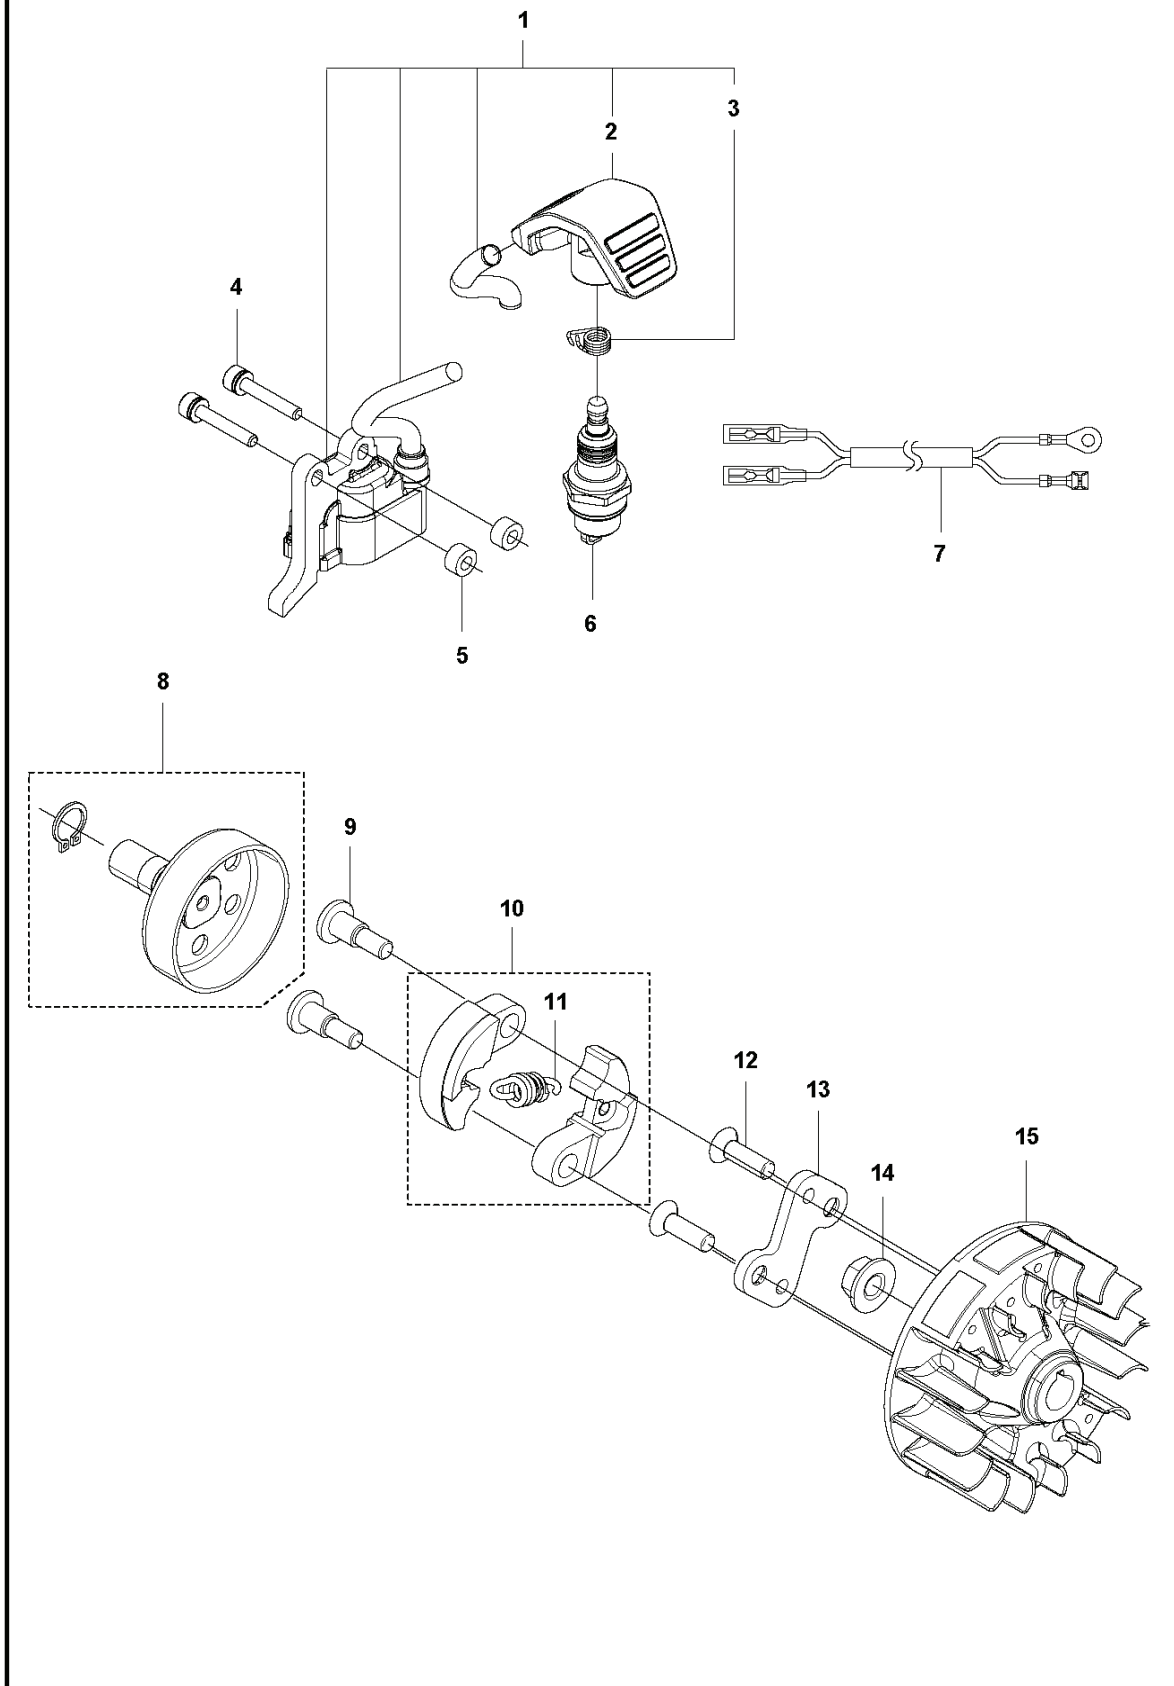

K 525HE3
IGNITION SYSTEM & CLUTCH

HEDGE TRIMMERS/POLE HEDGE TRIMMERS

PXM_REF	PXM_PARTNO	DESCRIPTION	PXM_REMARK	QTY.
1	588141201	IGNITION COIL		1
2	586107201	SPARK PLUG CAP		1 1
3	588176201	SPRING		1 1
4	521515801	BOLT		2
5	588171401	SPACER		2
6	590710101	SPARK PLUG	HQT-2	1
7	587188701	CABLE		1
8	586829701	CLUTCH DRUM ASSY		1
9	525615401	SCREW		2
10	537040102	CLUTCH ASSY		1
11	503145101	CLUTCH SPRING		1 10
12	580429201	SCREW ITXCFSM		2
13	580355401	CLUTCH HUB		1
14	504118001	NUT		1
15	578967801	FLYWHEEL		1