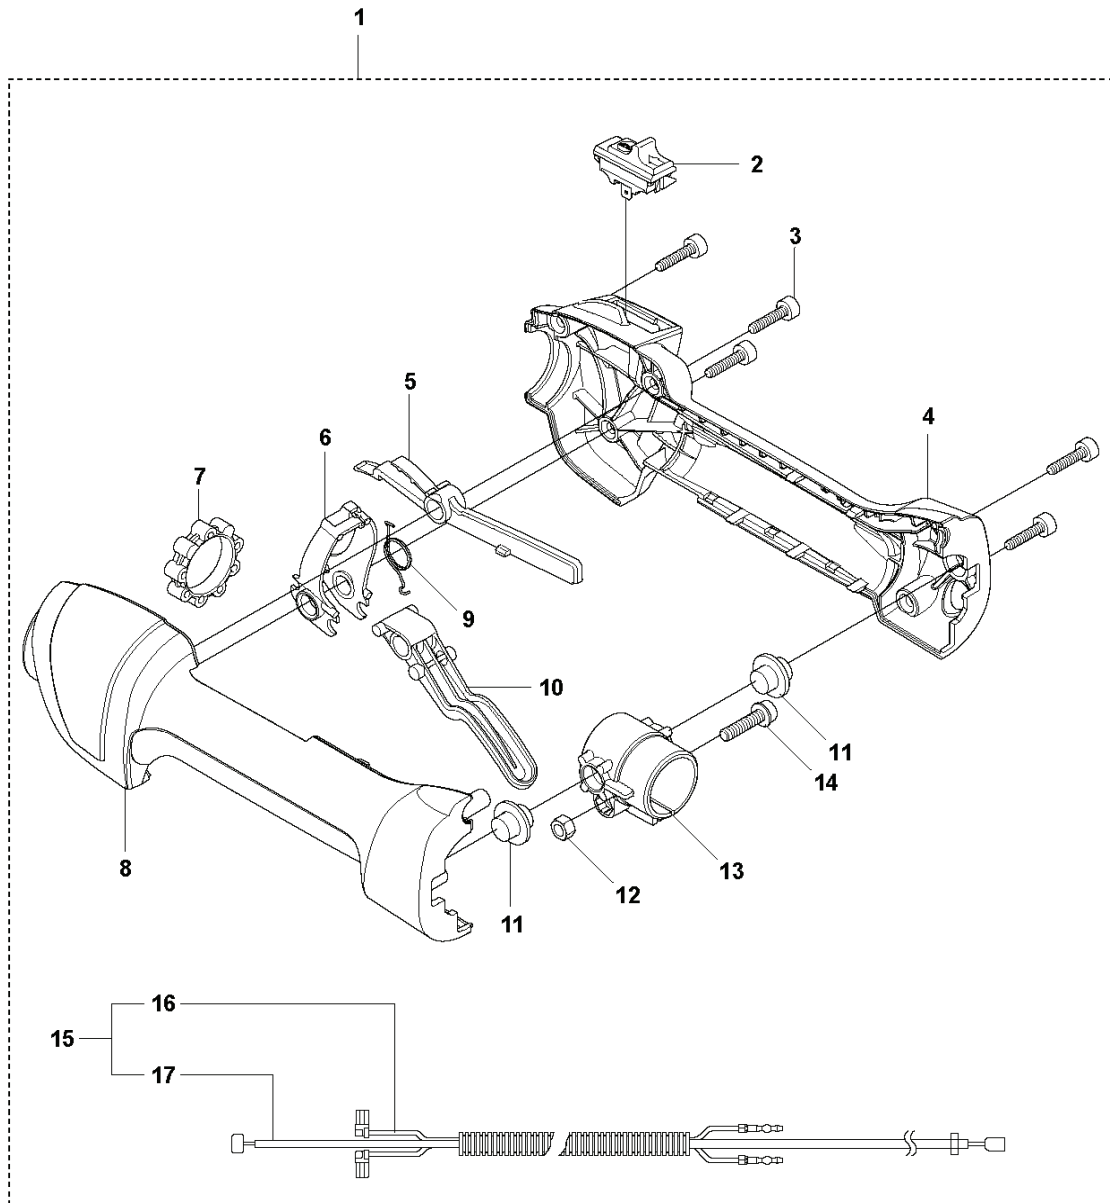

D 525HE3
THROTTLE CONTROLS

HEDGE TRIMMERS/POLE HEDGE TRIMMERS

PXM_REF	PXM_PARTNO	DESCRIPTION	PXM_REMARK	QTY.
1	578279502	THROTTLE CONTROL		1
2	537419001	SWITCH		1 1
3	575960501	SCREW IHSCT		5 1
4	544100202	HANDLE HALF		1 1
5	503878001	THROTTLE LOCKOUT		1 1
6	503918101	THROTTLE LEVER		1 1
7	503961401	ABSORBER		1 1
8	544100302	HANDLE HALF		1 1
9	544100801	RECOIL SPRING		1 1
10	503877903	THROTTLE TRIGGER		1 1
11	544101702	DAMPER		2 1
12	731231401	HEXAGON NUT		1 1
13	544112101	RETAINER		1 1
14	506689001	BOLT		1 1
15	578279601	WIRING		1 1
16	502531601	SHORT CIRCUIT CABLE		1 1, 15
17	578867801	THROTTLE CABLE		1 1, 15