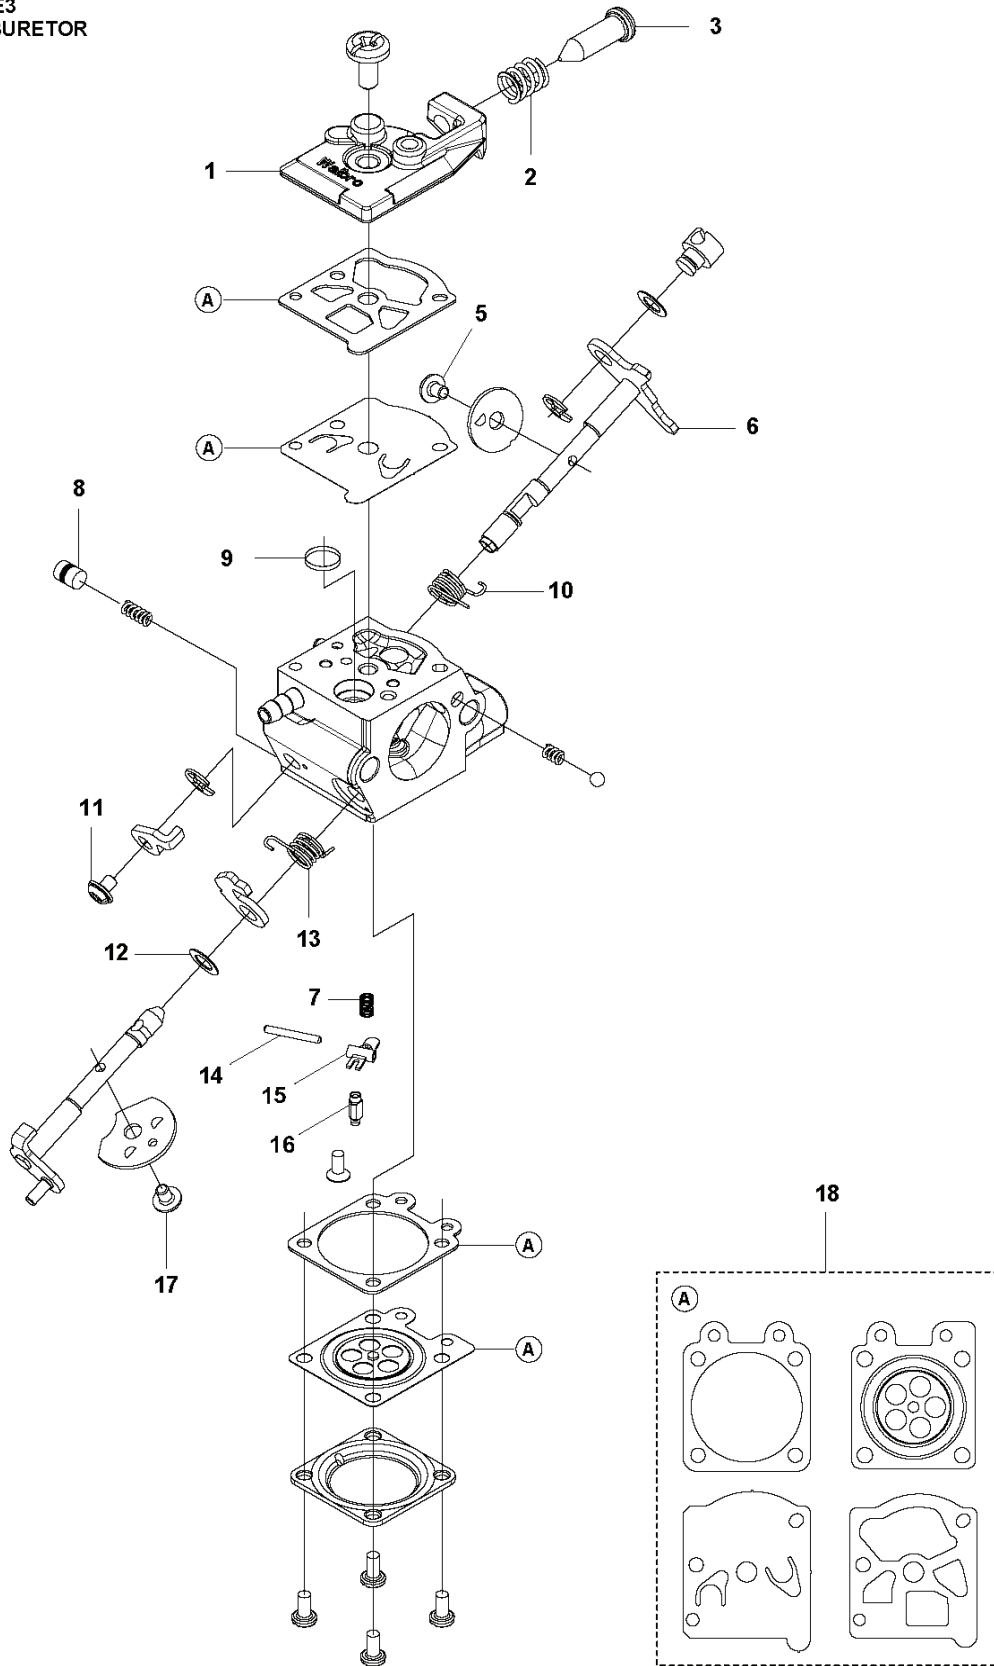

# **HEDGE TRIMMERS/POLE HEDGE TRIMMERS: HUSQVARNA 525HE3**

Spare Parts List

# **SPARE PARTS LIST**

HEDGE TRIMMERS/POLE HEDGE  
TRIMMERS

HUSQVARNA 525HE3

**N** 525HE3  
CARBURETOR

HEDGE TRIMMERS/POLE HEDGE TRIMMERS

PXM_REF	PXM_PARTNO	DESCRIPTION	PXM_REMARK	QTY.
1	579190601	COVER		1
2	513593201	SPRING		1
3	577815701	SCREW		1
5	520759801	SCREW		1
6	579190701	SHAFT		1
7	578895401	SPRING		1
8	584901201	PISTON ASSY		1
9	520957001	SCREEN		1
10	577815501	SPRING		1
11	520759801	SCREW		1
12	516524201	WASHER		1
13	579191101	SPRING		1
14	520977401	PIN		1
15	577807201	LEVER		1
16	521085401	VALVE INLET		1
17	520759801	SCREW		1
18	580684801	GASKET KIT	Gasket & Diaphragm kit	1

## HEDGE TRIMMERS/POLE HEDGE TRIMMERS

---

PXM_REF	PXM_PARTNO	DESCRIPTION	PXM_REMARK	QTY.
1	525824914	SCREW ITXSCM		1
2	525825001	SCREW ITXSCM		2
3	576420702	BRACKET		1
4	576420802	BRACKET		1
5	576420501	CUSHION		1
6	577815401	BOLT		4
7	588567701	HOUSING		1
8	525953201	BEARING		1
9	506609901	SNAP RING		1
10	504114301	SCREW		3
11	581308602	CRANKCASE		1
12	576399502	GASKET		1