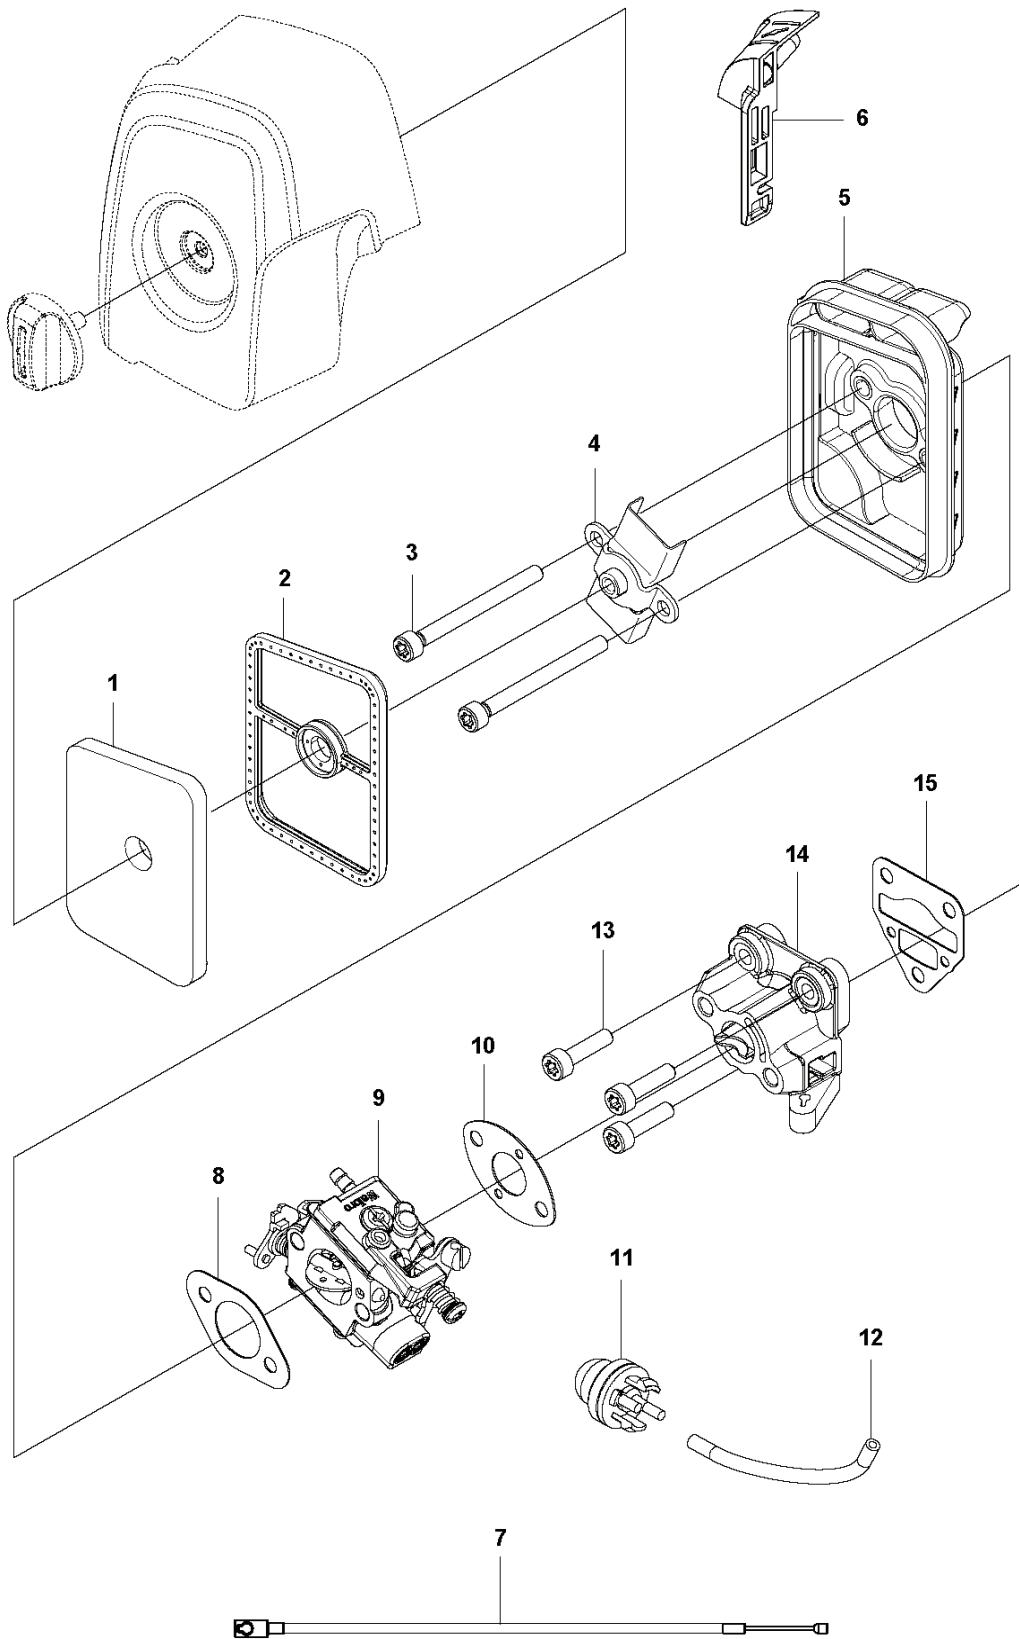

**R** 525HE3  
ACCESSORIES

HEDGE TRIMMERS/POLE HEDGE TRIMMERS

---

PXM_REF	PXM_PARTNO	DESCRIPTION	PXM_REMARK	QTY.
1	575738202	COMBINATION WRENCH		1
2	588814801	GREASE	Husqvarna Grease Multi Advanced, 400g	1
3	503989604	GREASE	Husqvarna Grease Multi Advanced, 25g	1
4	503558601	SPANNER		1
5	598776001	PROTECTOR BAR		1
6	590712601	PROTECTION		1
7	544142101	GREASE	UL21	1
8	537216201	HARNESS		1

**F** 525HE3  
CARBURETOR & AIR FILTER

HEDGE TRIMMERS/POLE HEDGE TRIMMERS

---

PXM_REF	PXM_PARTNO	DESCRIPTION	PXM_REMARK	QTY.
1	581047401	AIR FILTER		1
2	581451801	AIR FILTER		1
3	580467201	BOLT		2
4	580437901	PLATE		1
5	581047001	FILTER HOUSING		1
6	577848301	CHOKE CONTROL		1
7	590900001	THROTTLE CABLE		1
8	577882402	GASKET		1
9	584901401	CARBURETTOR		1
10	576399102	GASKET		1
11	503936601	PURGE		1
12	577050501	PIPE		1
13	504114301	SCREW		3
14	578908301	INSULATOR		1
15	576398901	GASKET		1