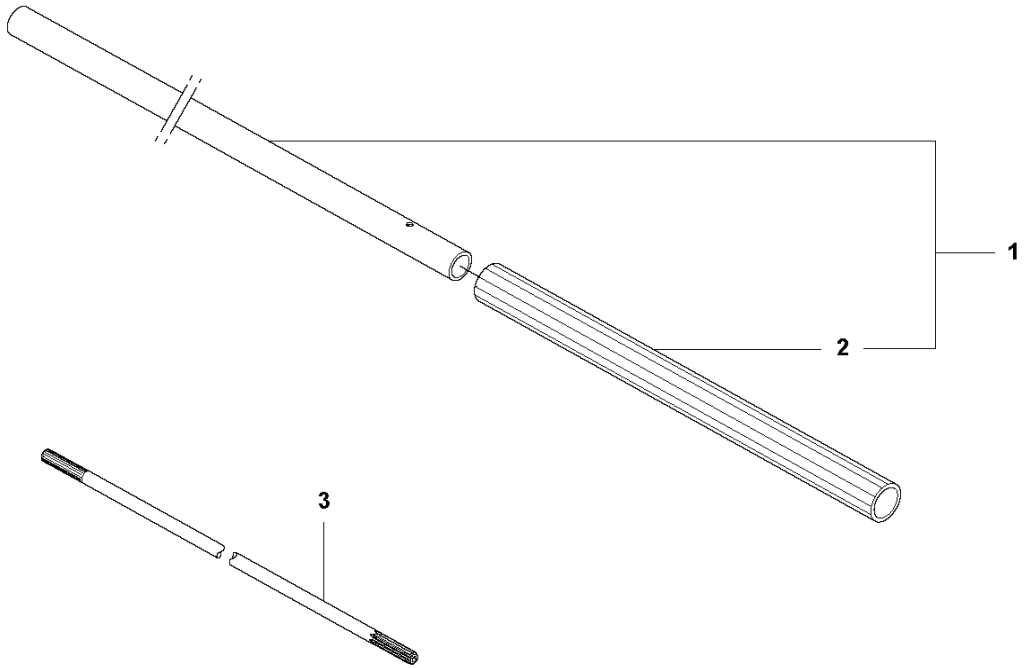

HEDGE TRIMMERS/POLE HEDGE TRIMMERS

PXM_REF	PXM_PARTNO	DESCRIPTION	PXM_REMARK	QTY.
1	504114301	SCREW		2
2	585248604	MUFFLER		1
3	729577405	SCREW CRPANT		1 1
4	580514401	SPARK ARRESTER		1 1
5	578408101	GASKET		1

C 525HE3
SHAFT

4