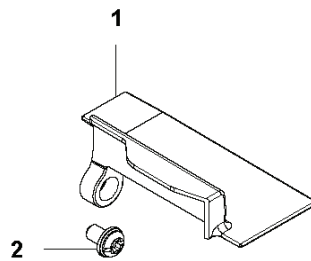

M 525HE3
CRANKSHAFT

HEDGE TRIMMERS/POLE HEDGE TRIMMERS

PXM_REF	PXM_PARTNO	DESCRIPTION	PXM_REMARK	QTY.
1	576404601	MUFFLER		1
2	544256801	SCREW		1
3	506689401	KEY		1
4	504121501	SEALING		2
5	597648101	BEARING		2
6	586656602	CRANKSHAFT		1
7	576402701	BEARING		1