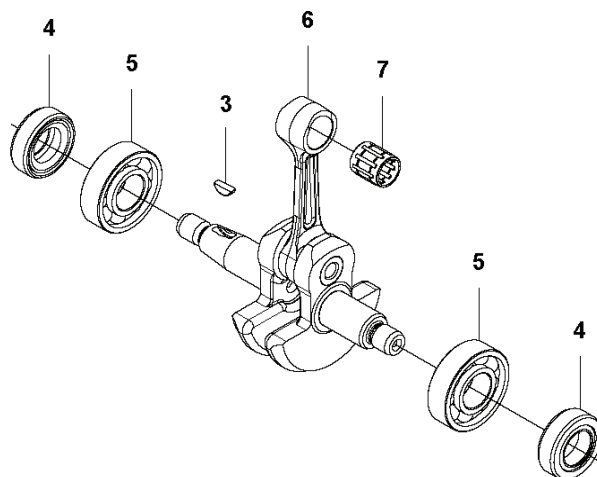

M 525HE3
CRANKSHAFT

HEDGE TRIMMERS/POLE HEDGE TRIMMERS

PXM_REF	PXM_PARTNO	DESCRIPTION	PXM_REMARK	QTY.
1	576404601	MUFFLER		1
2	544256801	SCREW		1
3	506689401	KEY		1
4	504121501	SEALING		2
5	597648101	BEARING		2
6	586656602	CRANKSHAFT		1
7	576402701	BEARING		1