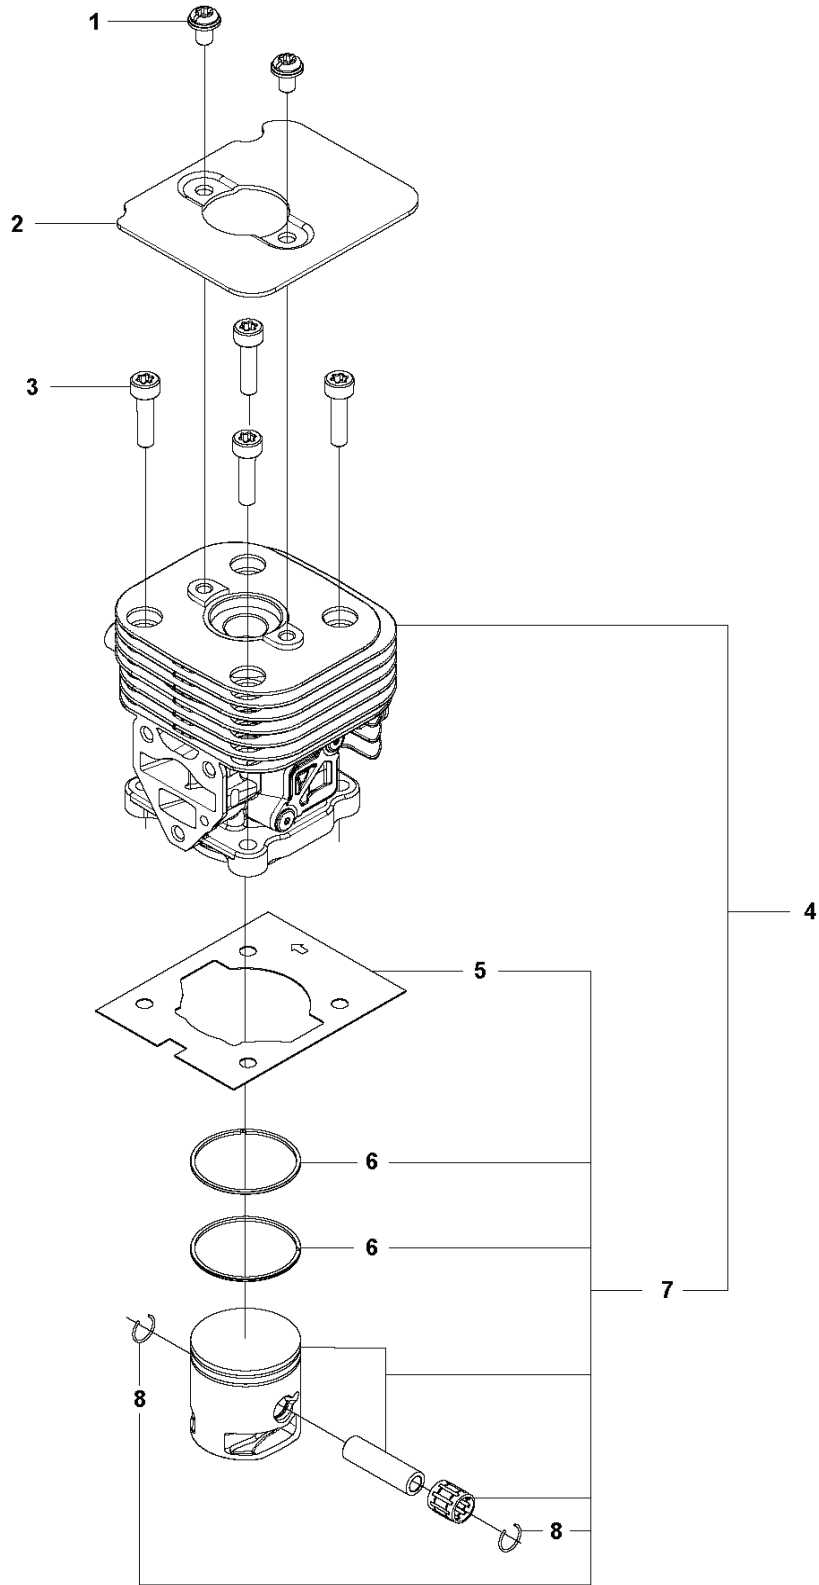

## HEDGE TRIMMERS/POLE HEDGE TRIMMERS

---

PXM_REF	PXM_PARTNO	DESCRIPTION	PXM_REMARK	QTY.
1	503213512	SCREW CCRPANT		2
2	576404501	ARM PROTECTION		1
3	577815401	BOLT		3
4	592621302	CYLINDER COVER		1
5	576404701	MUFFLER GUARD		1
6	576992402	KNOB		1 7
7	581047301	FILTER COVER ASSY		1
8	544256801	SCREW		3
9	577848201	COVER		1
10	577848101	COVER		1
11	579445826	DECAL		1

**B** 525HE3  
CUTTING EQUIPMENT

## HEDGE TRIMMERS/POLE HEDGE TRIMMERS

---

PXM_REF	PXM_PARTNO	DESCRIPTION	PXM_REMARK	QTY.
1	592751301	NUT		10 13
2	592848701	BAR PLATE		1 13
3	590327101	GUIDE BAR		1 13
4	590327501	WEAR PLATE		1 13
5	597021801	BLADE KIT		1 13
6	592654301	SPACER		10 13
7	590328201	BAR PLATE		1 13
8	590339301	BRACKET		1 13
9	525755109	SCREW ITXSCFM		2 13
10	592889401	BAR PLATE		1 13
11	592732501	SCREW		8 13
12	592738101	WASHER		5 13
13	597254301	CUTTING DECK KIT		1
14	590651401	TRANSPORT GUARD		1 15
15	596300401	CUTTING HEAD ASSY		1

**L** 525HE3  
CYLINDER & PISTON

HEDGE TRIMMERS/POLE HEDGE TRIMMERS

---

PXM_REF	PXM_PARTNO	DESCRIPTION	PXM_REMARK	QTY.
1	544256801	SCREW		2
2	578785301	PLATE		1
3	504114301	SCREW		4
4	588098202	SERVICE KIT	Cylinder & Piston	1
5	576398702	GASKET		1 4.7
6	506618101	RING		2 4.7
7	588098102	SERVICE KIT	Piston Kit	1 4
8	505045201	RING		2 4.7