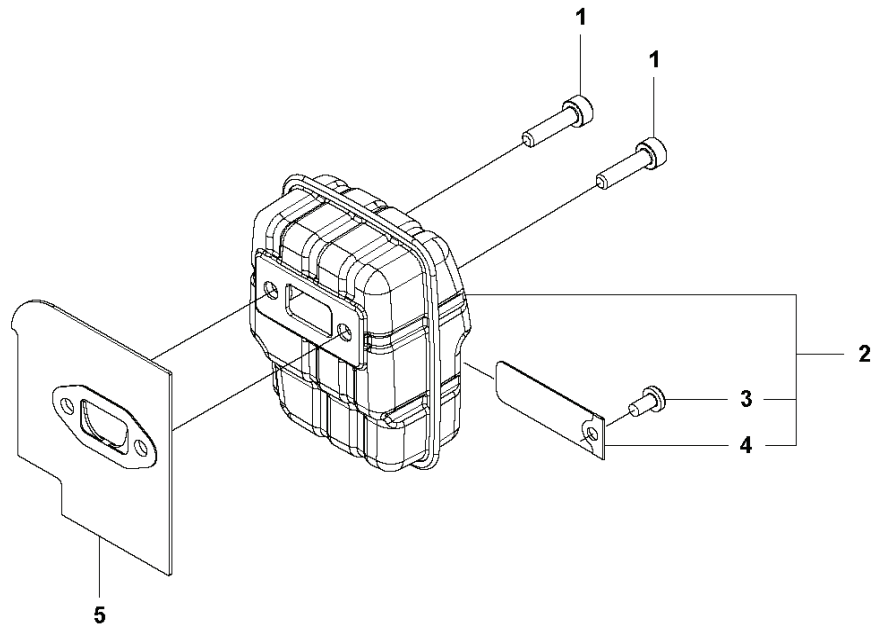

P 525HE3
MUFFLER

HEDGE TRIMMERS/POLE HEDGE TRIMMERS

PXM_REF	PXM_PARTNO	DESCRIPTION	PXM_REMARK	QTY.
1	504114301	SCREW		2
2	585248604	MUFFLER		1
3	729577405	SCREW CRPANT		1 1
4	580514401	SPARK ARRESTER		1 1
5	578408101	GASKET		1