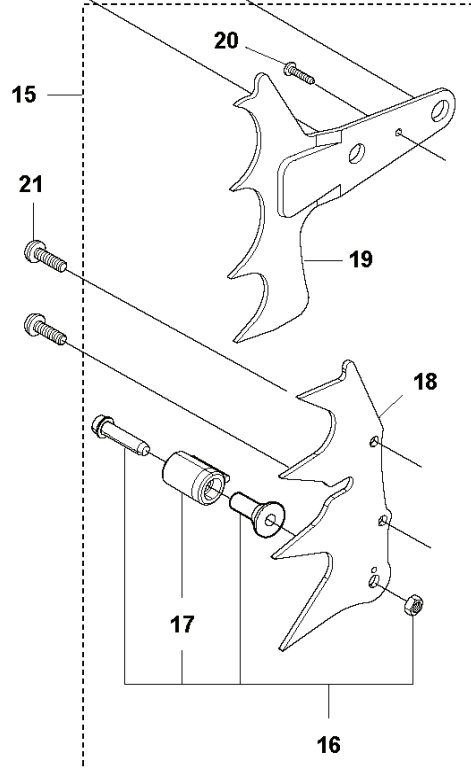

PXM_SPAREPARTCATALOG
CHAIN SAWS: HUSQVARNA 565

Spare Parts List

SPARE PARTS LIST

CHAIN SAWS

HUSQVARNA 565

N 565
ACCESSORIES

Standard, outer

Wrap

WINTER KIT 565

CHAIN SAWS

PXM_REF	PXM_PARTNO	PXM_DESCRIPTION	PXM_REMARK	QTY.	
1	503558513	TOOL		1	
2	501691701	COMBINATION WRENCH		1	1
3	575880701	WRENCH		1	1
4	583897101	DIAGNOSTIC TOOL KIT		1	
5	576183401	CABLE ASSY	Diagnostic cable 14Mhz	1	4
6	576952201	CABLE ASSY	Diagnostic cable 8Mhz	1	4
7	575527501	WINTER KIT		1	
8	576162601	WINTER COVER		1	7
9	503217016	SCREW CCRPANT		2	7
10	740420100	O-RING		2	7
11	590261001	SPIKE	Std	1	
12	575236501	SPIKE		1	11
13	503222401	LOCK NUT		2	11
14	525755202	SCREW ITXSCFM		2	11
17	537024401	WEAR PROTECTION		1	16
18	537017201	SPIKE		1	15
19	503922701	SPIKE		1	15
20	525887402	SCREW CITXPANT		1	15
21	525824902	SCREW ITXSCM		2	
22	503220001	HEXAGON NUT		2	

B 565
CLUTCH & OIL PUMP

CHAIN SAWS

PXM_REF	PXM_PARTNO	PXM_DESCRIPTION	PXM_REMARK	QTY.
1	577603801	CLUTCH DRUM ASSY		1
2	503432001	NEEDLE HOLDER		1 1
3	501598002	RIM		1 1
4	503752401	WASHER		1
5	503272101	E-CLIP		1
6	586798404	CLUTCH ASSY		1
7	537360601	CLUTCH SPRING		3 6
8	582270108	PUMP PINION		1
9	589028401	OIL PUMP ASSY		1
10	590119701	PUMP PISTON		1 9
11	590120101	OIL PUMP		1 9
12	576987401	OIL PRESSURE HOSE		1
13	526818102	SCREW ITXSCM		2
14	588404702	OIL HOSE		1
15	501544102	OIL SCREEN		1