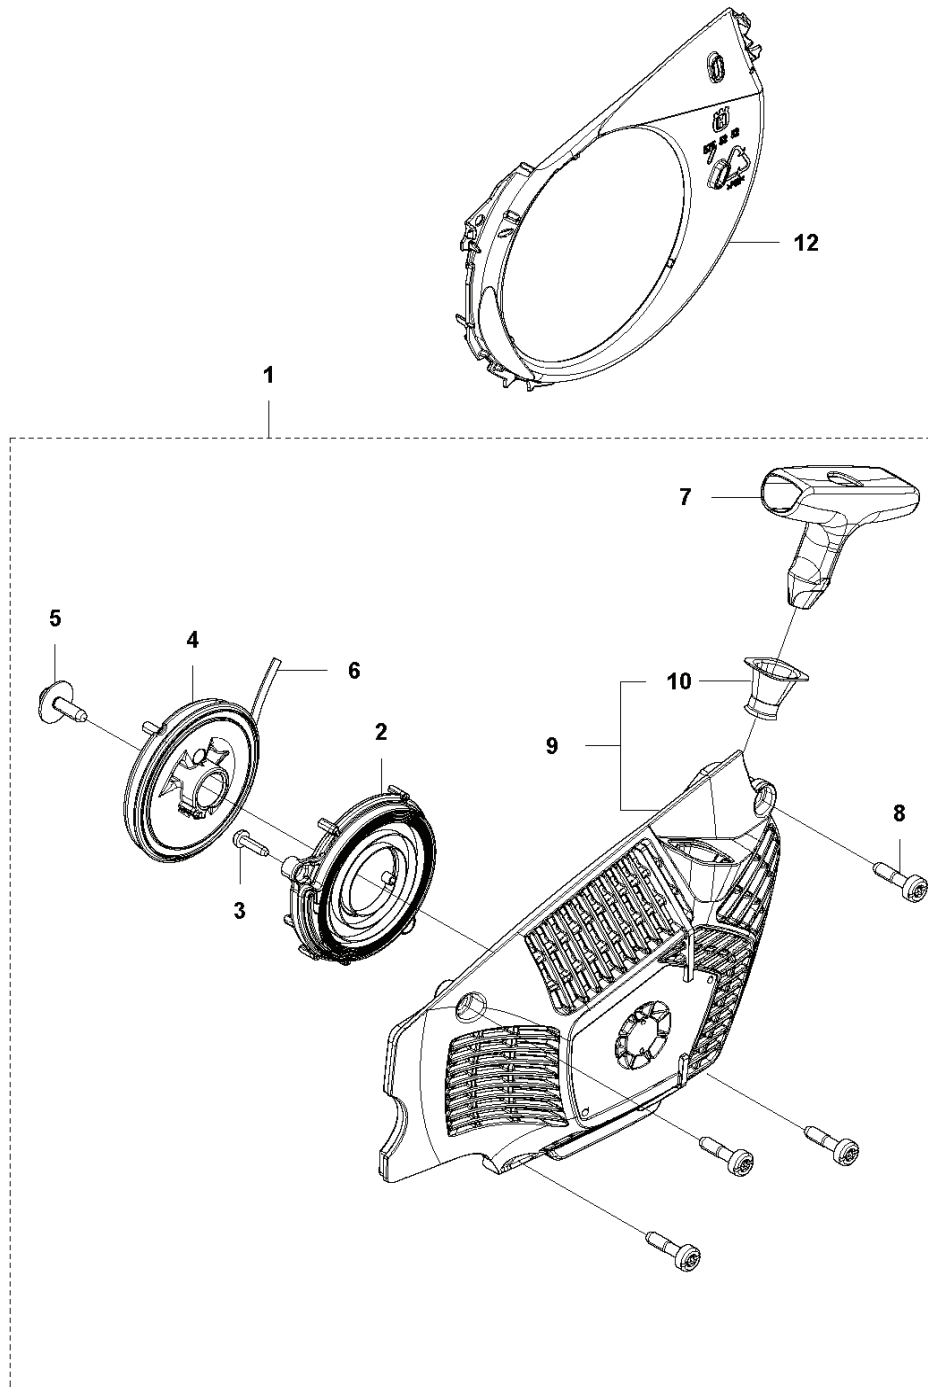

CHAIN SAWS

PXM_REF	PXM_PARTNO	PXM_DESCRIPTION	PXM_REMARK	QTY.
1	576777201	FLYWHEEL ASSY	565	1
2	590281301	PAWL	Kit	1
3	503220401	NUT		1
4	582105002	IGNITION MODULE ASSY		1
5	590298801	SPARK PLUG CAP		1 4
6	579451801	WIRE HOLDER		1 4
7	525824902	SCREW ITXSCM		2

M 565
STARTER