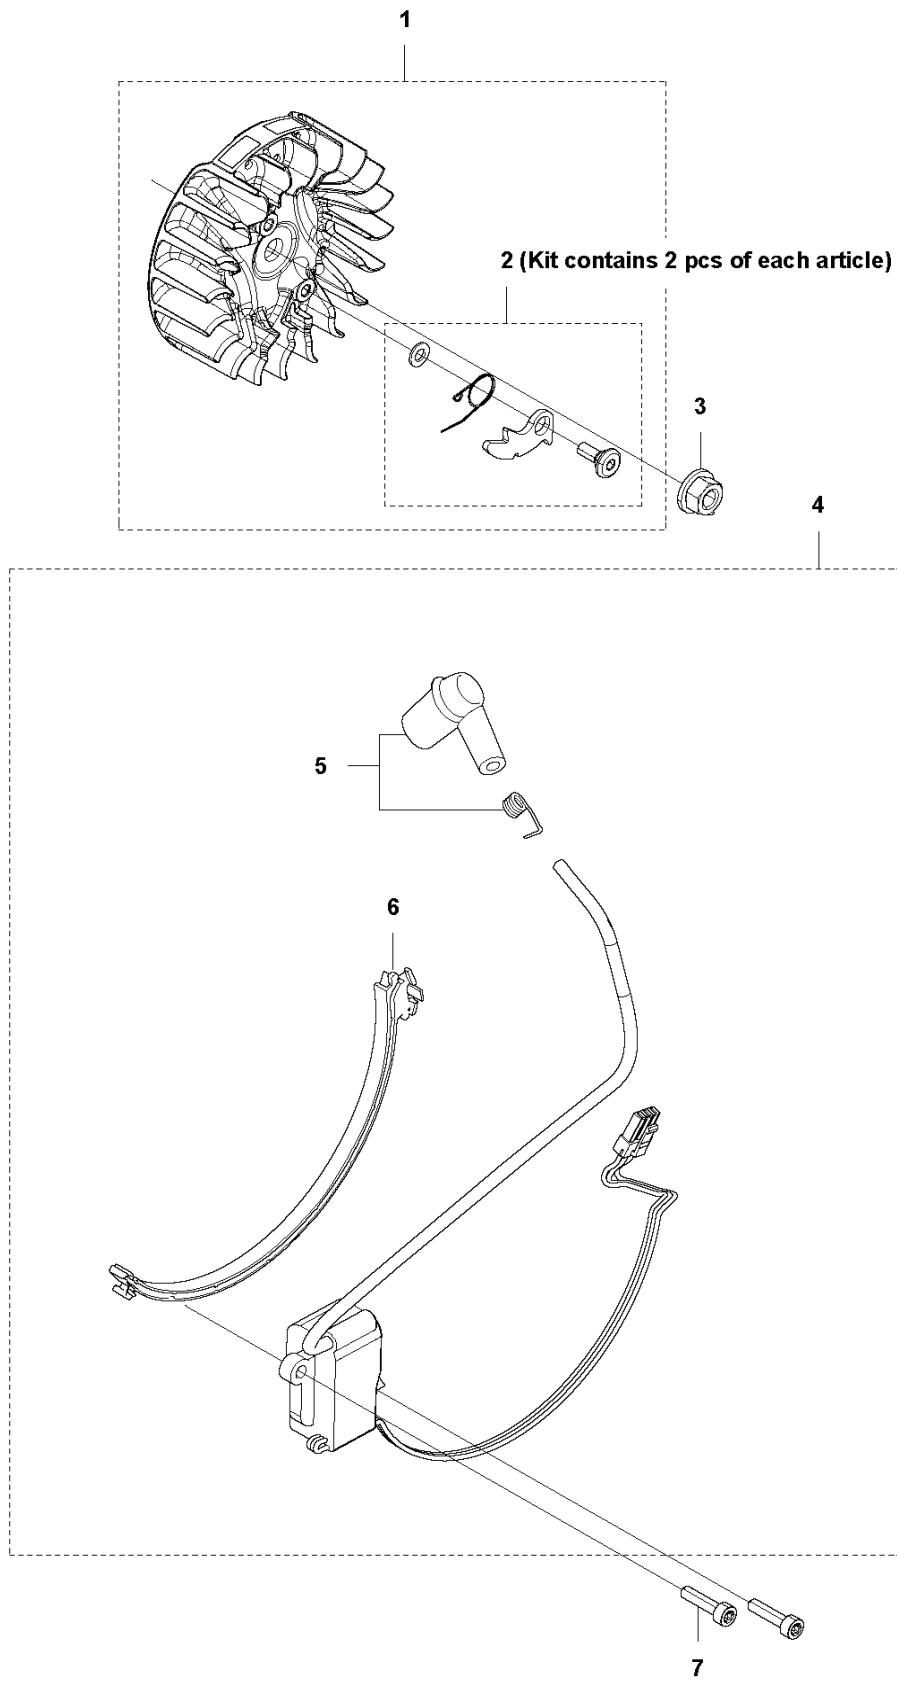

CHAIN SAWS

PXM_REF	PXM_PARTNO	PXM_DESCRIPTION	PXM_REMARK	QTY.
1	575235908	CLUTCH COVER ASSY		1
2	575236304	CLUTCH COVER		1 1
3	575236401	CHIP GUARD		1 1
4	526221801	SCREW CITXPANT		3 1
5	501517201	CHAIN GUIDE		1 1
6	576424301	COVER		1 1
7	505197301	NUT		2 1
9	590104701	CHAIN TENSIONER KIT		1 1
10	590104801	WORM SCREW		1 1
11	590105101	WORM WHEEL		1 1

L 565
IGNITION SYSTEM