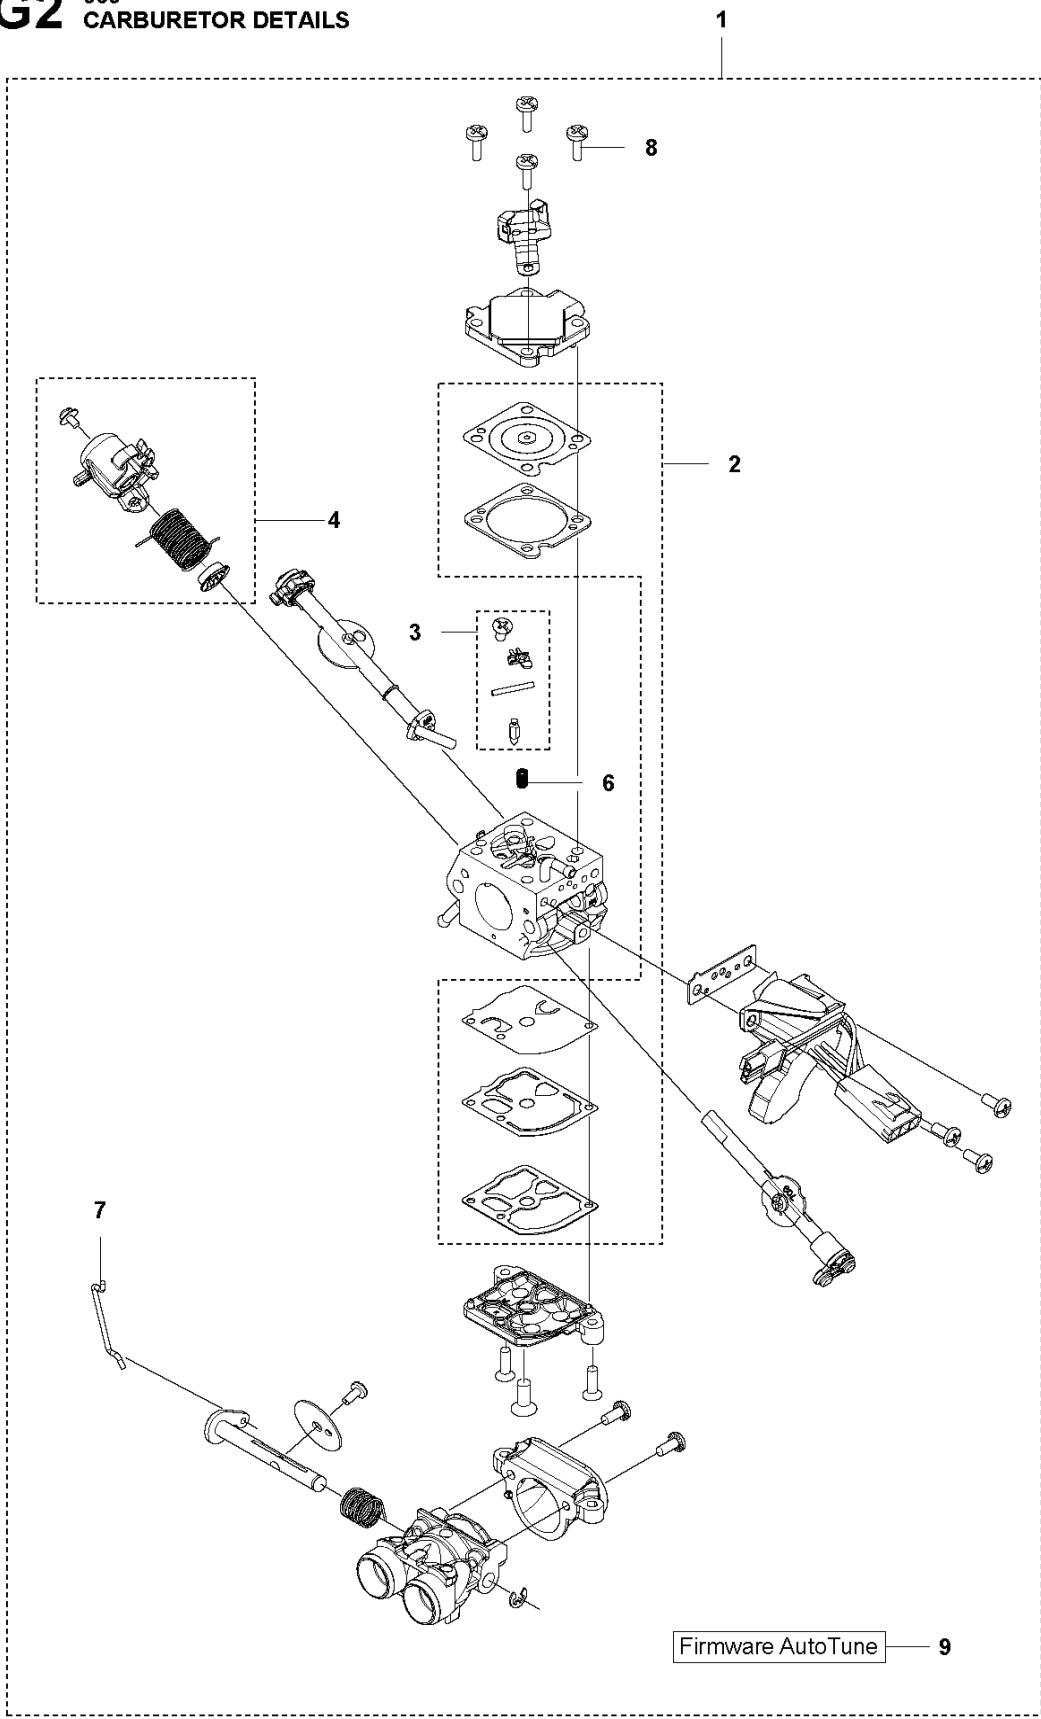

G2 565 CARBURETOR DETAILS

Firmware AutoTune — 9

CHAIN SAWS

PXM_REF	PXM_PARTNO	PXM_DESCRIPTION	PXM_REMARK	QTY.	
1	591158302	CARBURETTOR KIT	C1M-140062B	1	
2	522518901	KIT	GASKET KIT	1	1
3	590191501	CARBURETTOR	Metering Kit	1	1
4	590191601	CARBURETTOR	Throttle Lever Kit	1	1
6	537383401	SPRING		1	1
7	522517901	ROD		1	1
8	522545101	SCREW		4