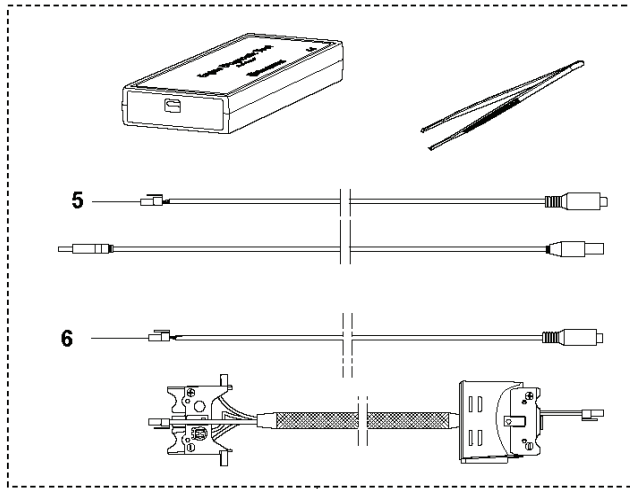

N 565
ACCESSORIES