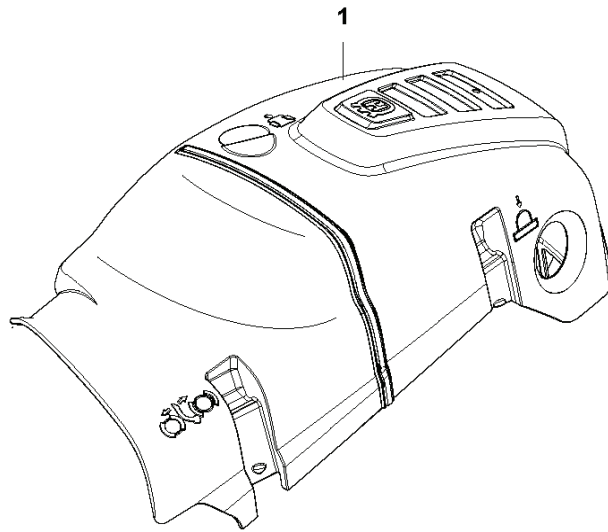

CHAIN SAWS

PXM_REF	PXM_PARTNO	PXM_DESCRIPTION	PXM_REMARK	QTY.	
1	577607402	CRANKSHAFT ASSY		1	1
2	577572401	NEEDLE BEARING		1	1
3	587293401	BALL BEARING		2	1
4	582812601	RADIAL SEAL		2	2

C 565
CYLINDER COVER