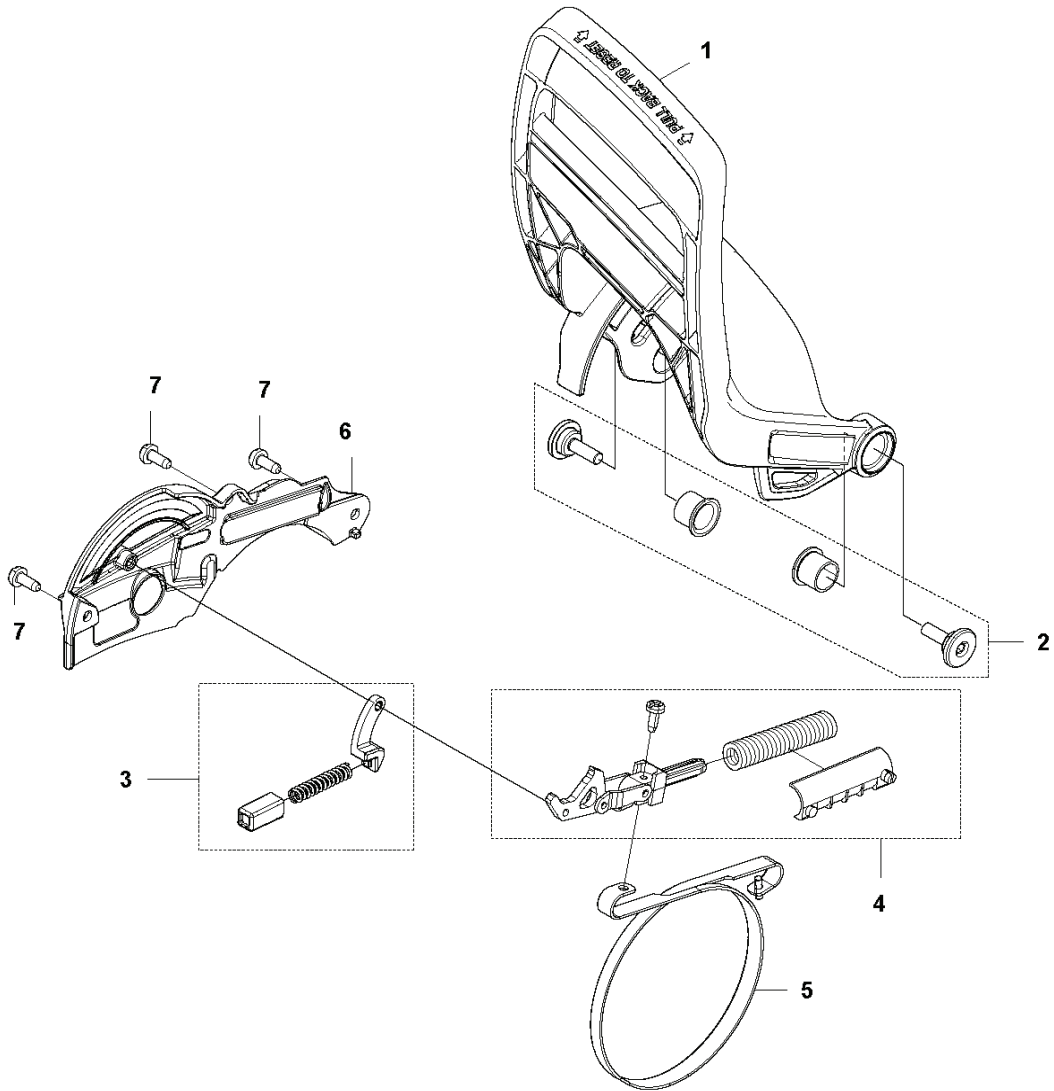

CHAIN SAWS

PXM_REF	PXM_PARTNO	PXM_DESCRIPTION	PXM_REMARK	QTY.
1	575527604	STARTER HOUSING		1
2	505157902	SPRING CASSETTE ASSY		1 1
3	525887401	SCREW CITXPANT		2 1
4	505158101	STARTER PULLEY ASSY		1 1
5	576356601	SCREW ITXSCT		1 1
6	505305125	STARTER CORD		1 1
7	537232501	STARTER HANDLE		1 1
8	525824501	SCREW CITXPANMO		4 1
9	575525802	STARTER HOUSING		1 1
10	537283201	SLEEVE		1 1
11	575396403	DECAL		1
12	575525201	BAFFLE		1

A1 565 CHAIN BRAKE