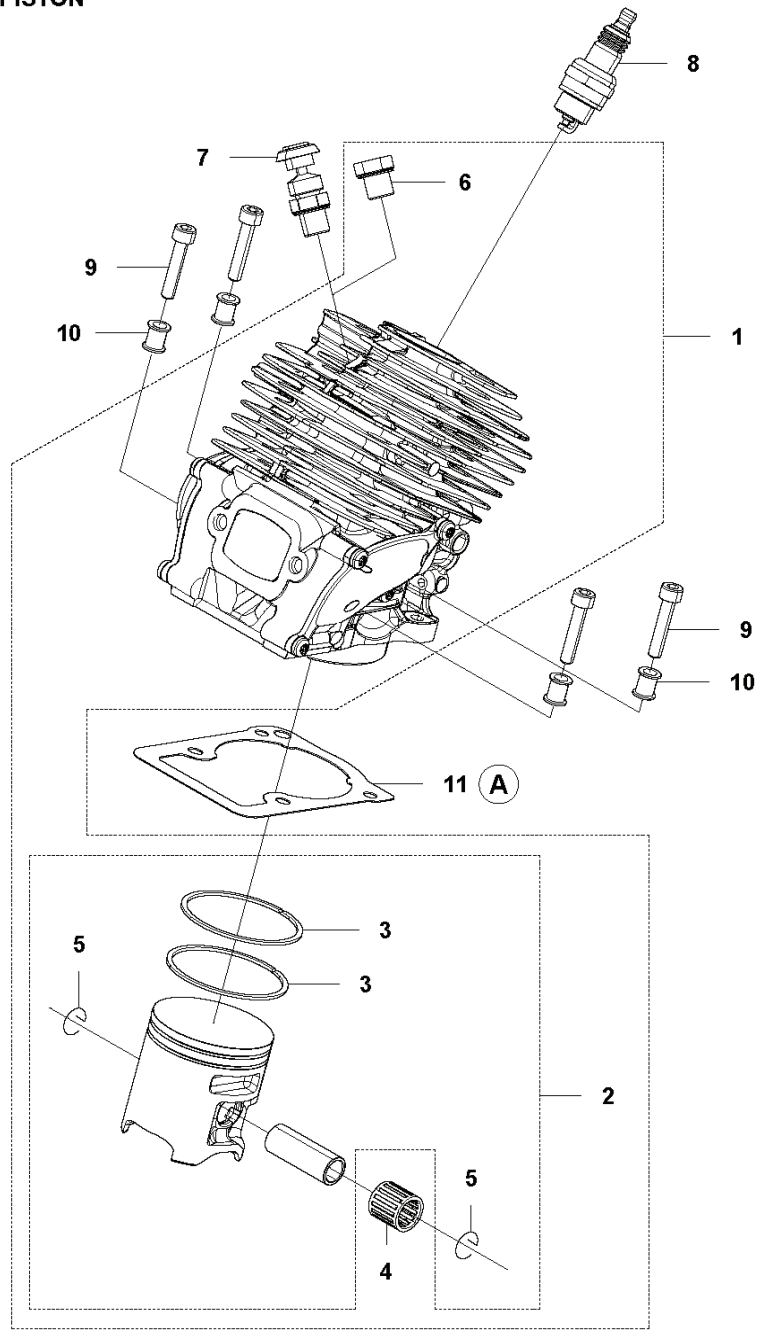

D 565
CYLINDER & PISTON