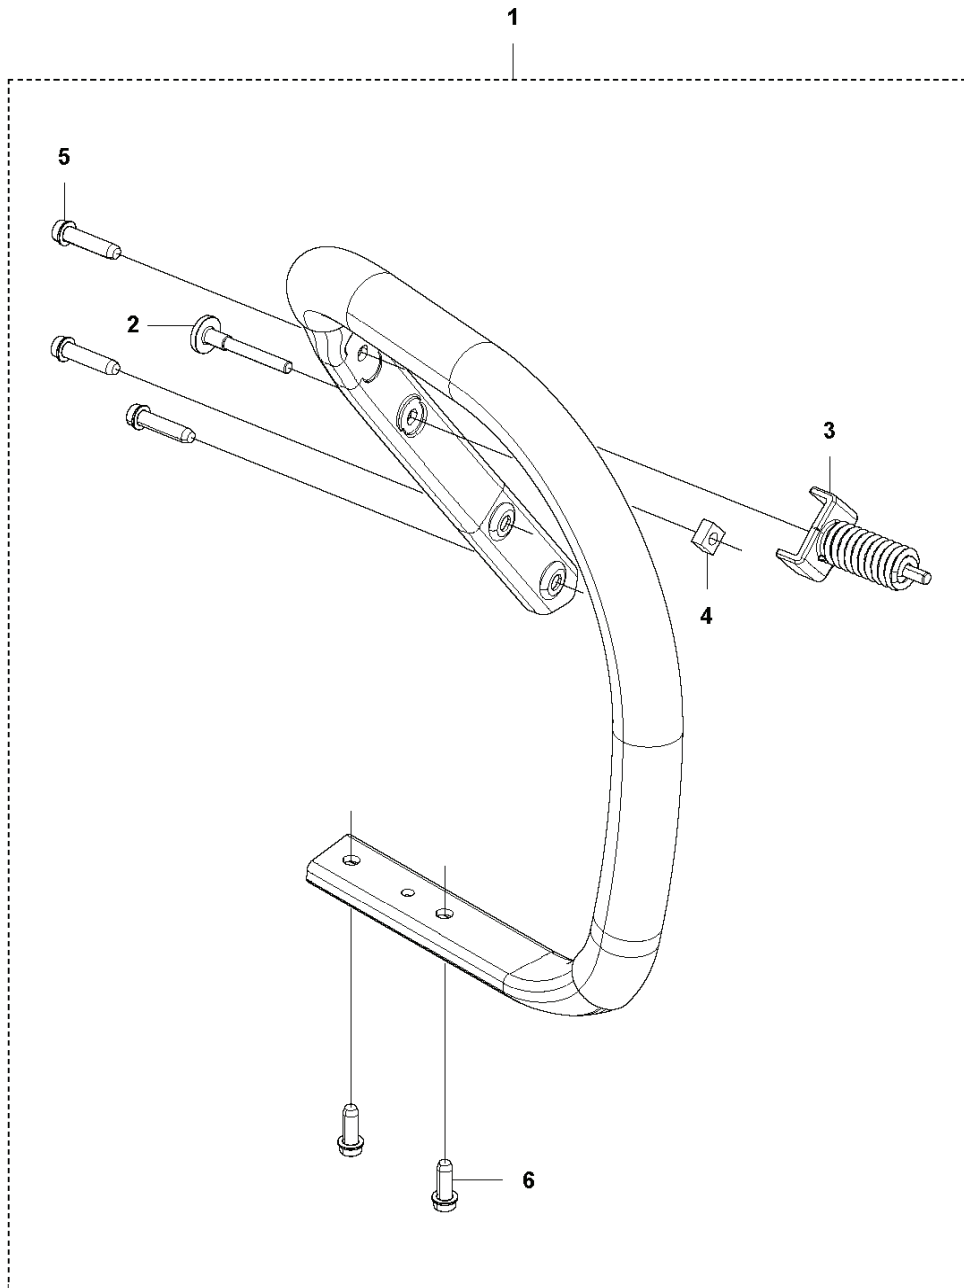

K 565
HANDLE

CHAIN SAWS

PXM_REF	PXM_PARTNO	PXM_DESCRIPTION	PXM_REMARK	QTY.
1	579484303	FRONT HANDLE ASSY		1
2	504064501	SCREW ITXPANM		1
3	575015301	ANTIVIBRATION ELEMENT		1 1
3	575015303	ANTIVIBRATION ELEMENT	Hard	1
4	503226601	SQUARE NUT		1 1
5	525798103	SCREW ITXSCFT		3 1
6	575885703	SCREW ITXSCFM		2 1