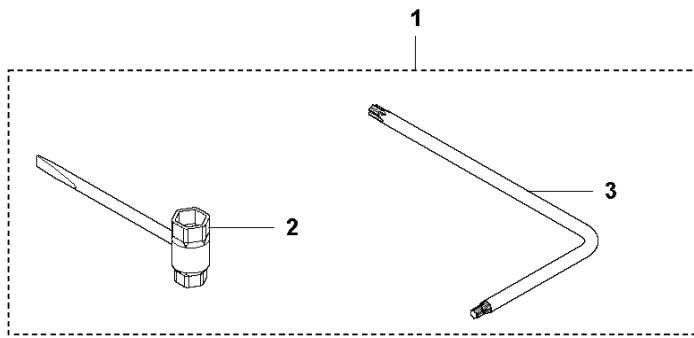

N 565
ACCESSORIES