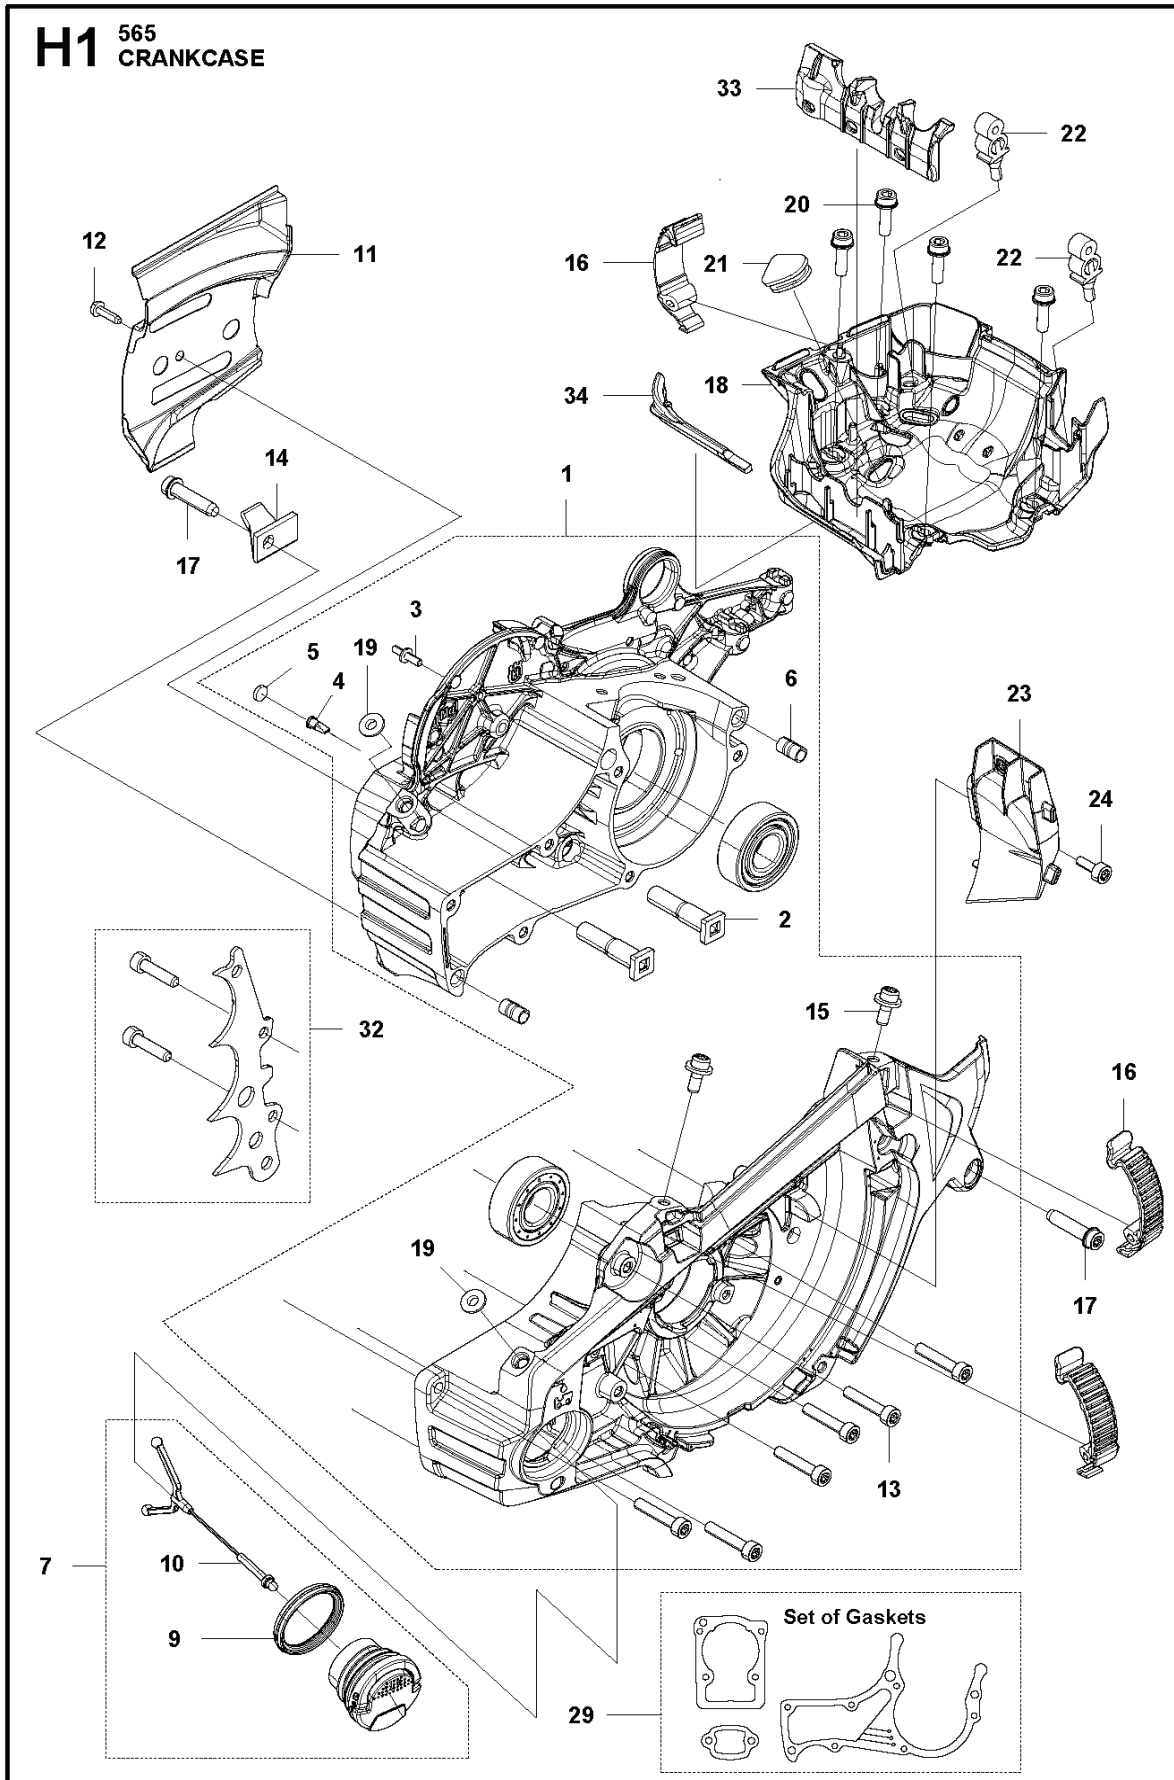

B 565
CLUTCH & OIL PUMP

CHAIN SAWS

PXM_REF	PXM_PARTNO	PXM_DESCRIPTION	PXM_REMARK	QTY.
1	577603801	CLUTCH DRUM ASSY		1
2	503432001	NEEDLE HOLDER		1 1
3	501598002	RIM		1 1
4	503752401	WASHER		1
5	503272101	E-CLIP		1
6	586798404	CLUTCH ASSY		1
7	537360601	CLUTCH SPRING		3 6
8	582270108	PUMP PINION		1
9	589028401	OIL PUMP ASSY		1
10	590119701	PUMP PISTON		1 9
11	590120101	OIL PUMP		1 9
12	576987401	OIL PRESSURE HOSE		1
13	526818102	SCREW ITXSCM		2
14	588404702	OIL HOSE		1
15	501544102	OIL SCREEN		1

H2 565 CRANKCASE SHORT BLOCK

1

CHAIN SAWS

PXM_REF	PXM_PARTNO	PXM_DESCRIPTION	PXM_REMARK	QTY.
1	582752002	SHORT BLOCK		1

H1 565 CRANKCASE

CHAIN SAWS

PXM_REF	PXM_PARTNO	PXM_DESCRIPTION	PXM_REMARK	QTY.
1	590195604	CRANKCASE ASSY	565	1
2	537051301	BAR BOLT		2 1
3	537203001	PIN KNEE-JOINT		1 1
4	530026119	CHECK VALVE		1 1
5	537403501	FILTER		1 1
6	593806001	GUIDE BUSHING		2 1
7	522620003	TANK CAP ASSY		1
9	589241101	GASKET		1 7
10	503578901	HOLDER		1 7
11	575616301	CHAIN GUIDE PLATE		1
12	526221801	SCREW CITXPANT		1
13	575841104	SCREW ITXSCM		6
14	537377902	CHAIN CATCHER		1
15	525824401	SCREW ITXSCM		2
16	503894701	SNAP LOCKING		3
17	525798103	SCREW ITXSCFT		2
18	582179301	CARBURETTOR AREA BASE		1
19	583098401	FIXING WASHER		1 1
20	525755202	SCREW ITXSCFM		4
21	581559201	BELLOWS		1
22	503869301	SUPPORT	Mounting	2
23	589340502	AIR NOZZLE		1
24	574353505	SCREW ITXSCM		1
29	578864701	GASKET KIT		1
32	590261002	SPIKE	Kit - Inner Std	1
33	582179601	SEALING		1
34	589349001	SEALING		1