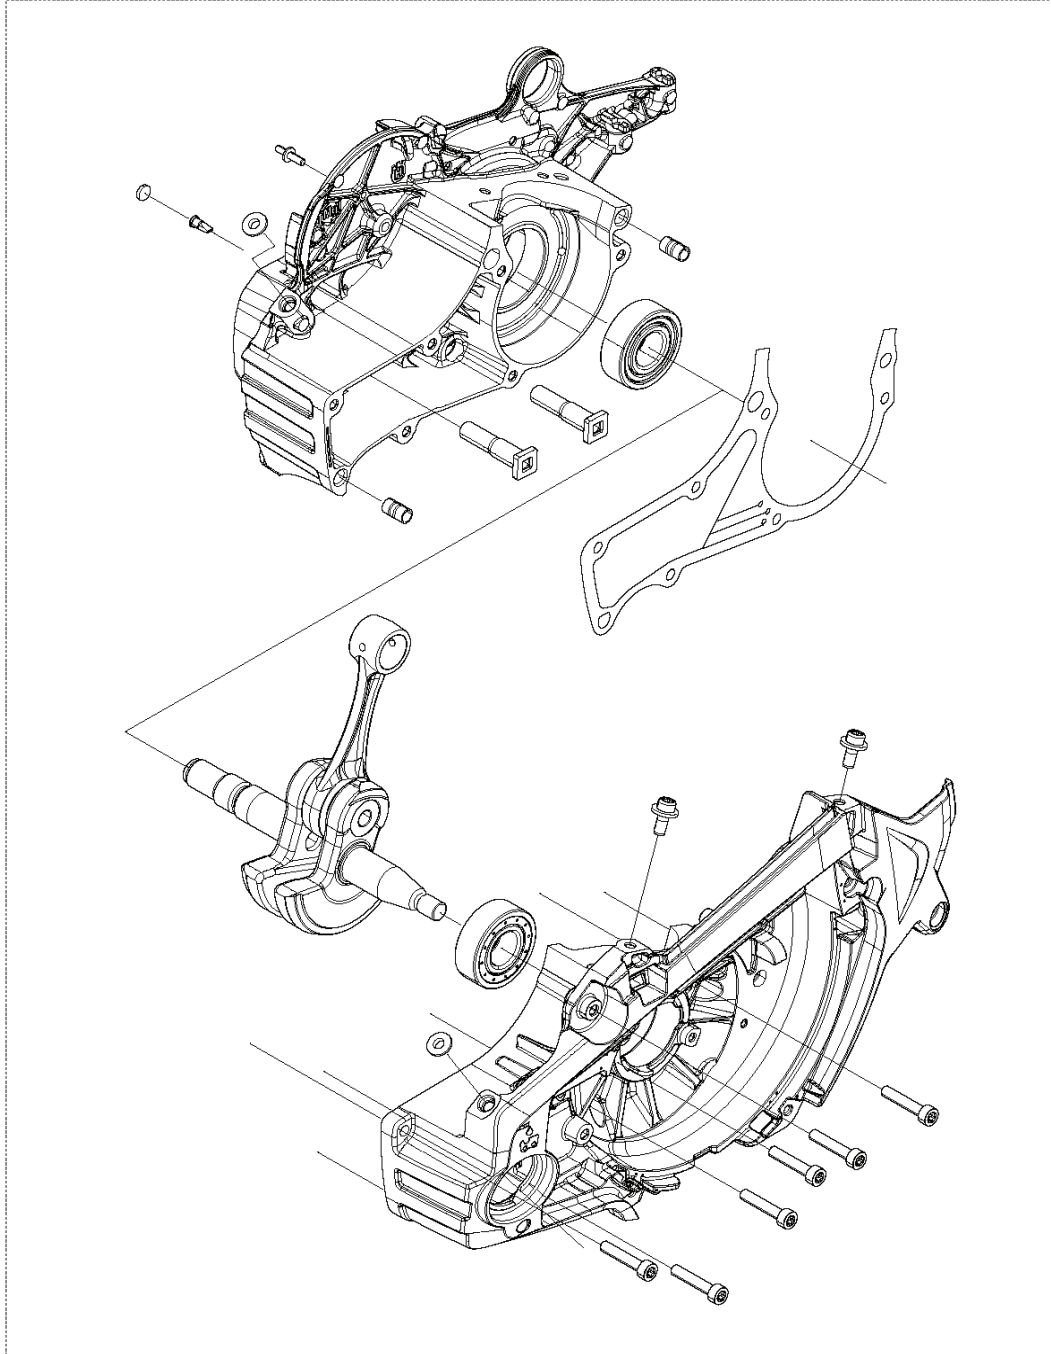

B 565
CLUTCH & OIL PUMP

CHAIN SAWS

PXM_REF	PXM_PARTNO	PXM_DESCRIPTION	PXM_REMARK	QTY.
1	577603801	CLUTCH DRUM ASSY		1
2	503432001	NEEDLE HOLDER		1 1
3	501598002	RIM		1 1
4	503752401	WASHER		1
5	503272101	E-CLIP		1
6	586798404	CLUTCH ASSY		1
7	537360601	CLUTCH SPRING		3 6
8	582270108	PUMP PINION		1
9	589028401	OIL PUMP ASSY		1
10	590119701	PUMP PISTON		1 9
11	590120101	OIL PUMP		1 9
12	576987401	OIL PRESSURE HOSE		1
13	526818102	SCREW ITXSCM		2
14	588404702	OIL HOSE		1
15	501544102	OIL SCREEN		1

H2 565 CRANKCASE SHORT BLOCK

1

CHAIN SAWS

PXM_REF	PXM_PARTNO	PXM_DESCRIPTION	PXM_REMARK	QTY.
1	582752002	SHORT BLOCK		1

H1 565 CRANKCASE

CHAIN SAWS

PXM_REF	PXM_PARTNO	PXM_DESCRIPTION	PXM_REMARK	QTY.
1	590195604	CRANKCASE ASSY	565	1
2	537051301	BAR BOLT		2 1
3	537203001	PIN KNEE-JOINT		1 1
4	530026119	CHECK VALVE		1 1
5	537403501	FILTER		1 1
6	593806001	GUIDE BUSHING		2 1
7	522620003	TANK CAP ASSY		1
9	589241101	GASKET		1 7
10	503578901	HOLDER		1 7
11	575616301	CHAIN GUIDE PLATE		1
12	526221801	SCREW CITXPANT		1
13	575841104	SCREW ITXSCM		6
14	537377902	CHAIN CATCHER		1
15	525824401	SCREW ITXSCM		2
16	503894701	SNAP LOCKING		3
17	525798103	SCREW ITXSCFT		2
18	582179301	CARBURETTOR AREA BASE		1
19	583098401	FIXING WASHER		1 1
20	525755202	SCREW ITXSCFM		4
21	581559201	BELLOWS		1
22	503869301	SUPPORT	Mounting	2
23	589340502	AIR NOZZLE		1
24	574353505	SCREW ITXSCM		1
29	578864701	GASKET KIT		1
32	590261002	SPIKE	Kit - Inner Std	1
33	582179601	SEALING		1
34	589349001	SEALING		1