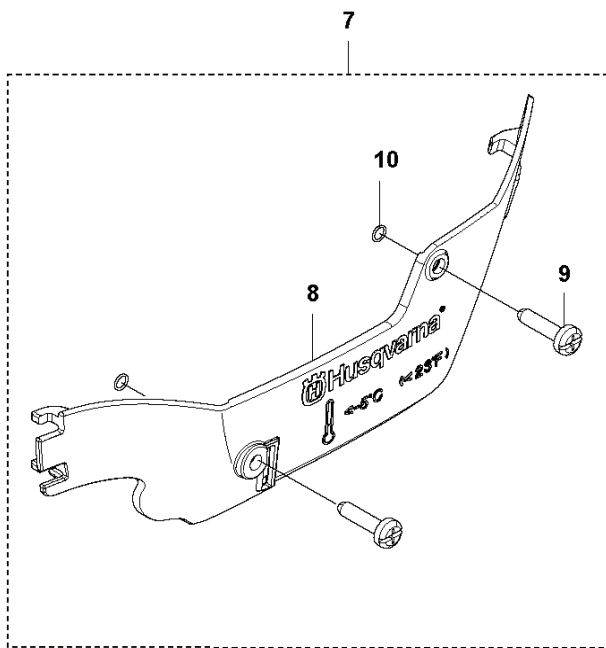

PXM_SPAREPARTCATALOG
CHAIN SAWS: HUSQVARNA 565

Spare Parts List

SPARE PARTS LIST

CHAIN SAWS

HUSQVARNA 565

N 565
ACCESSORIES

Standard, outer

Wrap

WINTER KIT 565

CHAIN SAWS

PXM_REF	PXM_PARTNO	PXM_DESCRIPTION	PXM_REMARK	QTY.	
1	503558513	TOOL		1	
2	501691701	COMBINATION WRENCH		1	1
3	575880701	WRENCH		1	1
4	583897101	DIAGNOSTIC TOOL KIT		1	
5	576183401	CABLE ASSY	Diagnostic cable 14Mhz	1	4
6	576952201	CABLE ASSY	Diagnostic cable 8Mhz	1	4
7	575527501	WINTER KIT		1	
8	576162601	WINTER COVER		1	7
9	503217016	SCREW CCRPANT		2	7
10	740420100	O-RING		2	7
11	590261001	SPIKE	Std	1	
12	575236501	SPIKE		1	11
13	503222401	LOCK NUT		2	11
14	525755202	SCREW ITXSCFM		2	11
17	537024401	WEAR PROTECTION		1	16
18	537017201	SPIKE		1	15
19	503922701	SPIKE		1	15
20	525887402	SCREW CITXPANT		1	15
21	525824902	SCREW ITXSCM		2	
22	503220001	HEXAGON NUT		2	

B 565
CLUTCH & OIL PUMP

CHAIN SAWS

PXM_REF	PXM_PARTNO	PXM_DESCRIPTION	PXM_REMARK	QTY.
1	577603801	CLUTCH DRUM ASSY		1
2	503432001	NEEDLE HOLDER		1 1
3	501598002	RIM		1 1
4	503752401	WASHER		1
5	503272101	E-CLIP		1
6	586798404	CLUTCH ASSY		1
7	537360601	CLUTCH SPRING		3 6
8	582270108	PUMP PINION		1
9	589028401	OIL PUMP ASSY		1
10	590119701	PUMP PISTON		1 9
11	590120101	OIL PUMP		1 9
12	576987401	OIL PRESSURE HOSE		1
13	526818102	SCREW ITXSCM		2
14	588404702	OIL HOSE		1
15	501544102	OIL SCREEN		1

A2 565 CLUTCH COVER

CHAIN SAWS

PXM_REF	PXM_PARTNO	PXM_DESCRIPTION	PXM_REMARK	QTY.
1	575235908	CLUTCH COVER ASSY		1
2	575236304	CLUTCH COVER		1 1
3	575236401	CHIP GUARD		1 1
4	526221801	SCREW CITXPANT		3 1
5	501517201	CHAIN GUIDE		1 1
6	576424301	COVER		1 1
7	505197301	NUT		2 1
9	590104701	CHAIN TENSIONER KIT		1 1
10	590104801	WORM SCREW		1 1
11	590105101	WORM WHEEL		1 1