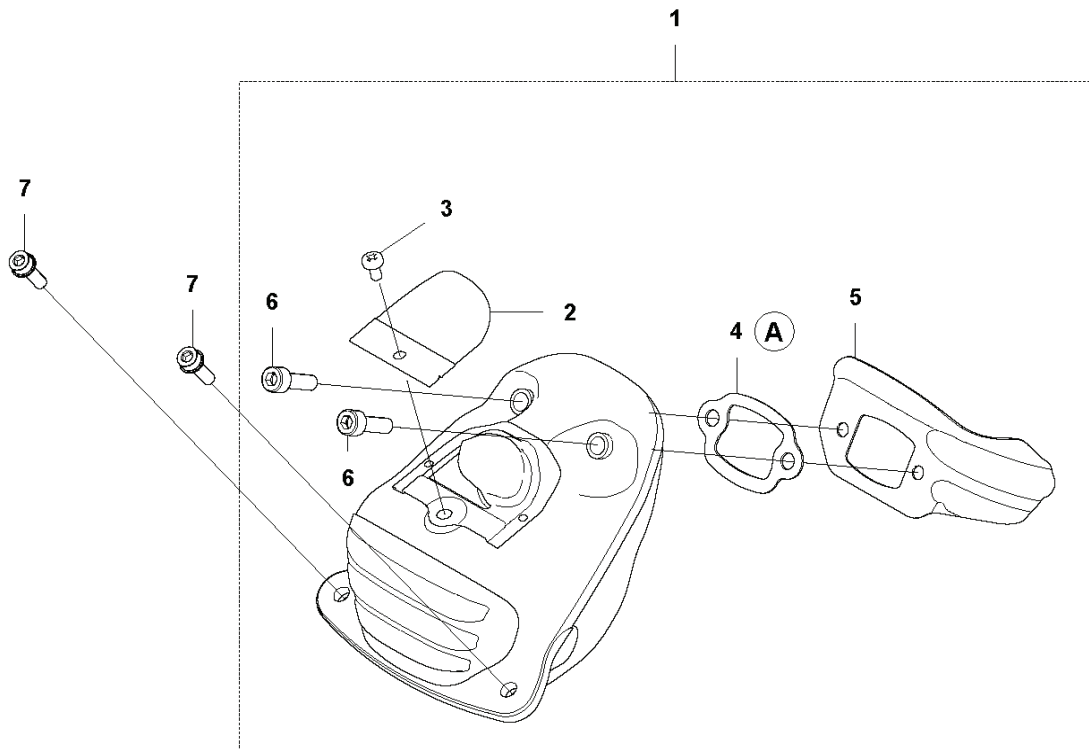

F 565
MUFFLER