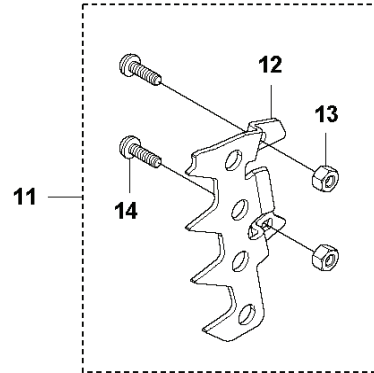

PXM_SPAREPARTCATALOG
CHAIN SAWS: HUSQVARNA 565

Spare Parts List

SPARE PARTS LIST

CHAIN SAWS

HUSQVARNA 565

N 565
ACCESSORIES

Standard, outer

Wrap

WINTER KIT 565

CHAIN SAWS

PXM_REF	PXM_PARTNO	PXM_DESCRIPTION	PXM_REMARK	QTY.	
1	503558513	TOOL		1	
2	501691701	COMBINATION WRENCH		1	1
3	575880701	WRENCH		1	1
4	583897101	DIAGNOSTIC TOOL KIT		1	
5	576183401	CABLE ASSY	Diagnostic cable 14Mhz	1	4
6	576952201	CABLE ASSY	Diagnostic cable 8Mhz	1	4
7	575527501	WINTER KIT		1	
8	576162601	WINTER COVER		1	7
9	503217016	SCREW CCRPANT		2	7
10	740420100	O-RING		2	7
11	590261001	SPIKE	Std	1	
12	575236501	SPIKE		1	11
13	503222401	LOCK NUT		2	11
14	525755202	SCREW ITXSCFM		2	11
17	537024401	WEAR PROTECTION		1	16
18	537017201	SPIKE		1	15
19	503922701	SPIKE		1	15
20	525887402	SCREW CITXPANT		1	15
21	525824902	SCREW ITXSCM		2	
22	503220001	HEXAGON NUT		2	

B 565
CLUTCH & OIL PUMP

CHAIN SAWS

PXM_REF	PXM_PARTNO	PXM_DESCRIPTION	PXM_REMARK	QTY.
1	577603801	CLUTCH DRUM ASSY		1
2	503432001	NEEDLE HOLDER		1 1
3	501598002	RIM		1 1
4	503752401	WASHER		1
5	503272101	E-CLIP		1
6	586798404	CLUTCH ASSY		1
7	537360601	CLUTCH SPRING		3 6
8	582270108	PUMP PINION		1
9	589028401	OIL PUMP ASSY		1
10	590119701	PUMP PISTON		1 9
11	590120101	OIL PUMP		1 9
12	576987401	OIL PRESSURE HOSE		1
13	526818102	SCREW ITXSCM		2
14	588404702	OIL HOSE		1
15	501544102	OIL SCREEN		1

A2 565 CLUTCH COVER

CHAIN SAWS

PXM_REF	PXM_PARTNO	PXM_DESCRIPTION	PXM_REMARK	QTY.
1	575235908	CLUTCH COVER ASSY		1
2	575236304	CLUTCH COVER		1 1
3	575236401	CHIP GUARD		1 1
4	526221801	SCREW CITXPANT		3 1
5	501517201	CHAIN GUIDE		1 1
6	576424301	COVER		1 1
7	505197301	NUT		2 1
9	590104701	CHAIN TENSIONER KIT		1 1
10	590104801	WORM SCREW		1 1
11	590105101	WORM WHEEL		1 1