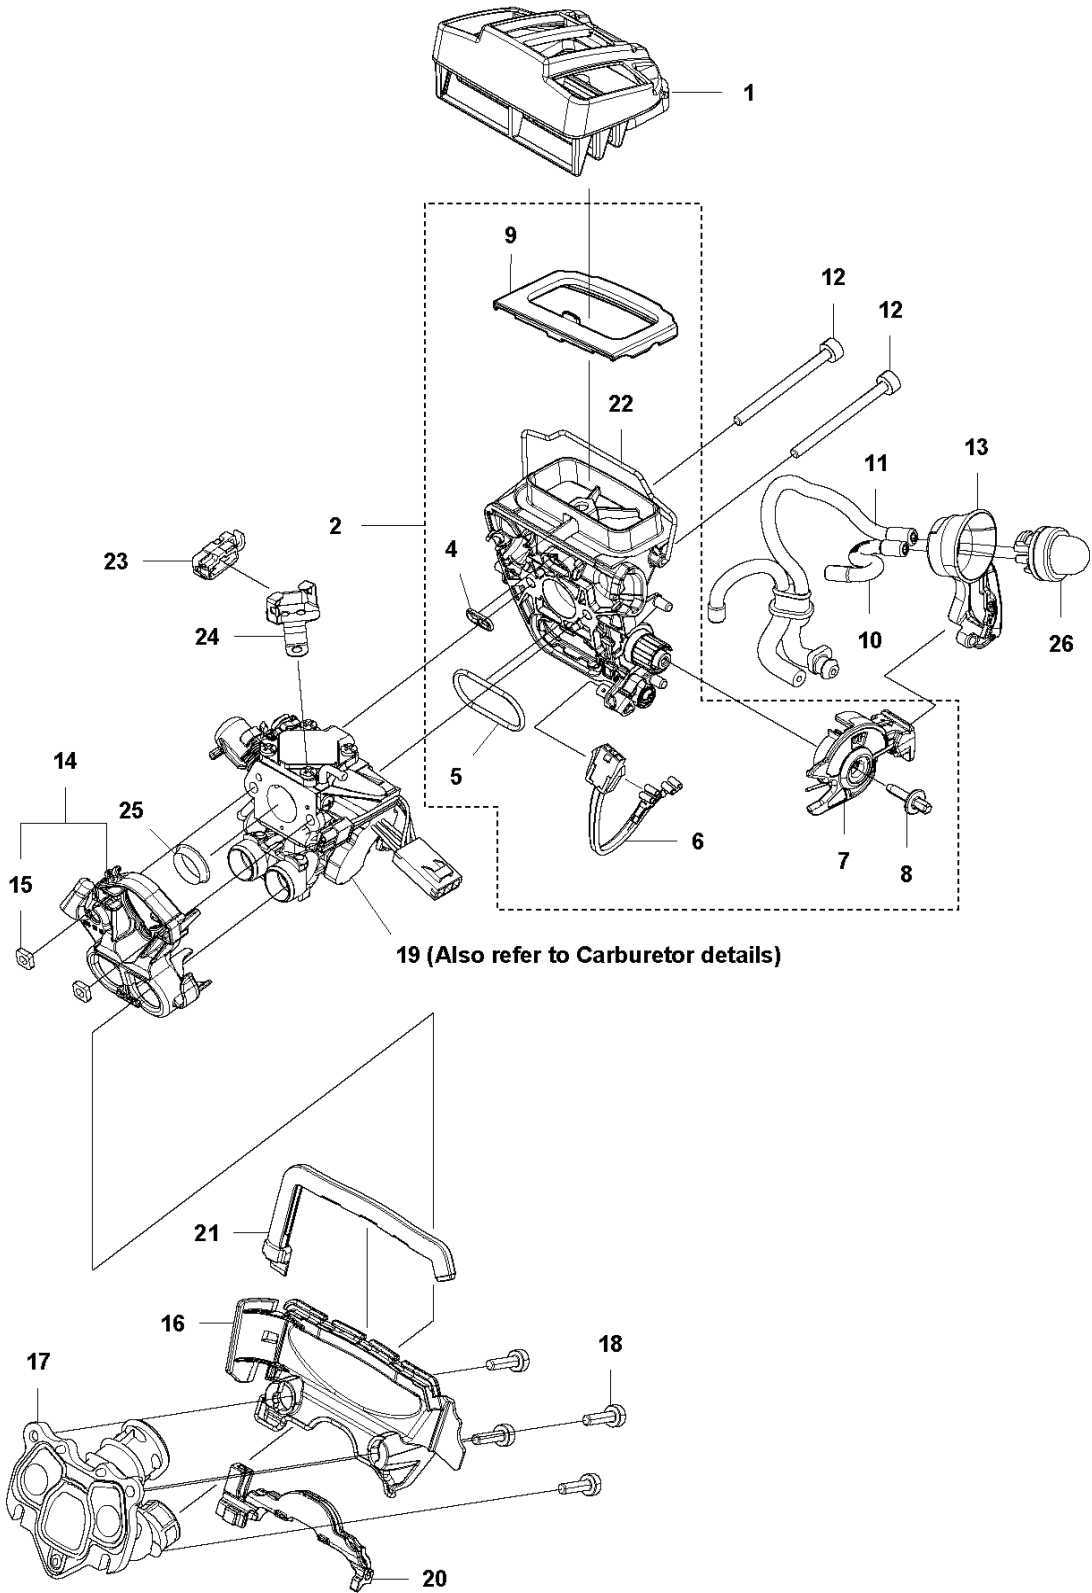

G1 565 CARBURETOR & AIRFILTER

CHAIN SAWS

PXM_REF	PXM_PARTNO	PXM_DESCRIPTION	PXM_REMARK	QTY.
1	575526401	AIR FILTER ASSY	80 µm Black	1
1	575526402	AIR FILTER ASSY	44 µm Yellow	1
1	575526403	AIR FILTER ASSY	Non Woven Nature	1
2	577419005	INLET ELBOW	Std	1
4	525619201	SEALING		1 2
5	525619001	SEALING		1 2
6	577536402	WIRING ASSY		1 2
7	510017202	CHOKE CONTROL ASSY		1 2
8	505156201	SCREW		1 2
9	589378401	SEALING		1 2
10	523056801	FUEL HOSE		1
11	525344303	FUEL HOSE		1
12	581143101	SCREW ITXSCFM		2
13	525588101	SEALING		1
14	505165202	FLANGE		1
15	503226503	SQUARE NUT		2 14
16	501182001	BAFFLE		1
17	575235301	INLET PIPE	Std	1
17	575235302	INLET PIPE	For extrem cold conditions.	1
18	526818101	SCREW ITXSCM		4
19	591158302	CARBURETTOR KIT	C1M-140062B	1
20	582179501	SEALING		1
21	590059501	SEALING		1
22	575527801	CLAMP		1
23	589340701	CONTACT CLAMP		1
24	589340601	RETAINER		1
25	582025101	SUPPORT SLEEVE		1
26	503936601	PURGE		1