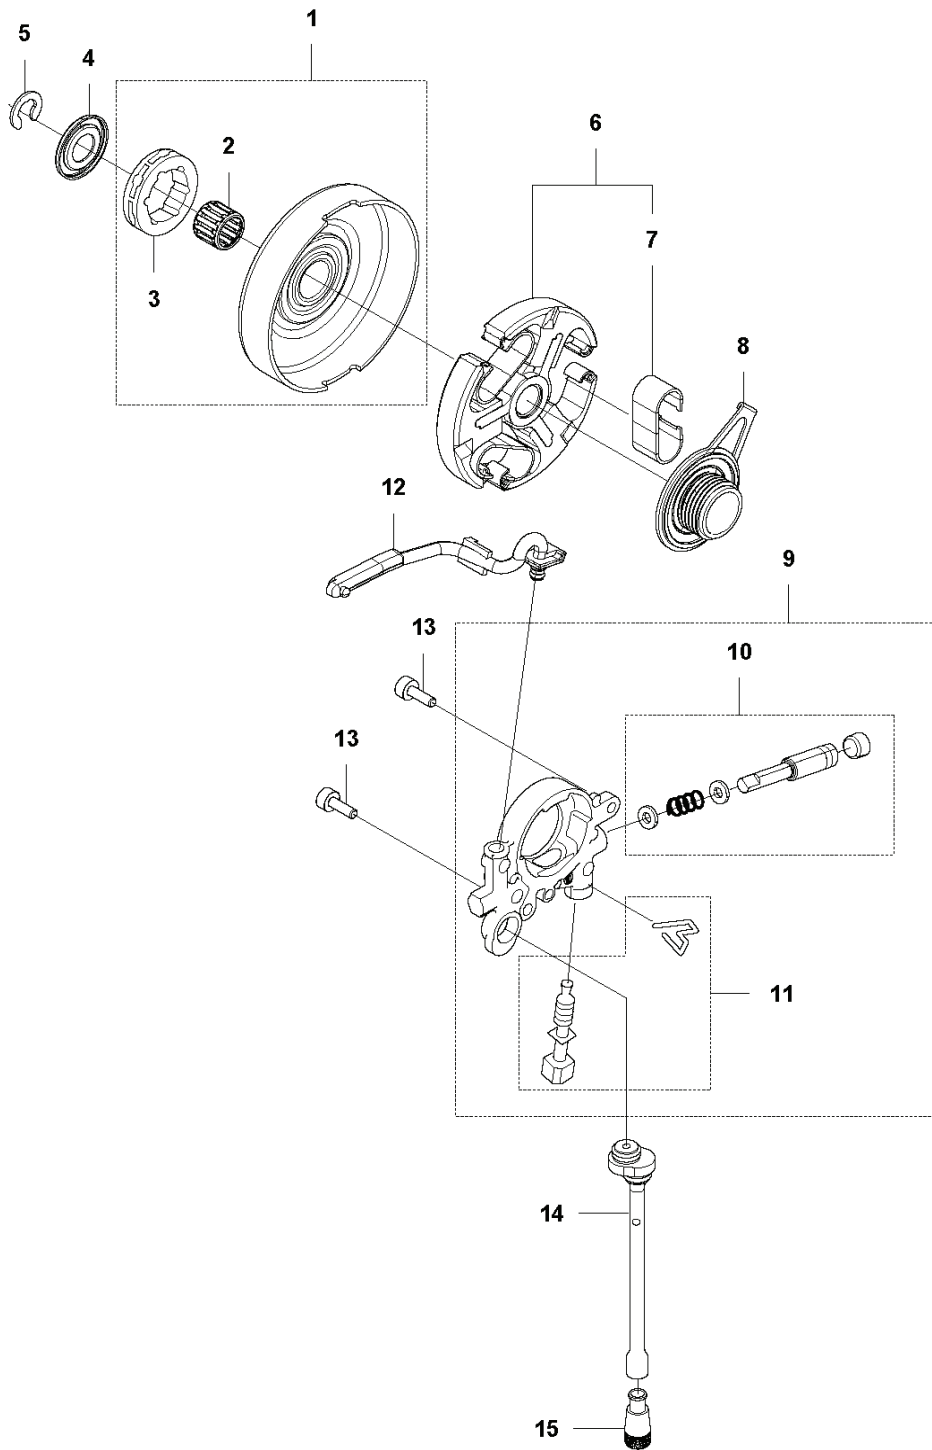

WINTER KIT 565

CHAIN SAWS

PXM_REF	PXM_PARTNO	PXM_DESCRIPTION	PXM_REMARK	QTY.	
1	503558513	TOOL		1	
2	501691701	COMBINATION WRENCH		1	1
3	575880701	WRENCH		1	1
4	583897101	DIAGNOSTIC TOOL KIT		1	
5	576183401	CABLE ASSY	Diagnostic cable 14Mhz	1	4
6	576952201	CABLE ASSY	Diagnostic cable 8Mhz	1	4
7	575527501	WINTER KIT		1	
8	576162601	WINTER COVER		1	7
9	503217016	SCREW CCRPANT		2	7
10	740420100	O-RING		2	7
11	590261001	SPIKE	Std	1	
12	575236501	SPIKE		1	11
13	503222401	LOCK NUT		2	11
14	525755202	SCREW ITXSCFM		2	11
17	537024401	WEAR PROTECTION		1	16
18	537017201	SPIKE		1	15
19	503922701	SPIKE		1	15
20	525887402	SCREW CITXPANT		1	15
21	525824902	SCREW ITXSCM		2	
22	503220001	HEXAGON NUT		2	

B 565
CLUTCH & OIL PUMP

CHAIN SAWS

PXM_REF	PXM_PARTNO	PXM_DESCRIPTION	PXM_REMARK	QTY.
1	577603801	CLUTCH DRUM ASSY		1
2	503432001	NEEDLE HOLDER		1 1
3	501598002	RIM		1 1
4	503752401	WASHER		1
5	503272101	E-CLIP		1
6	586798404	CLUTCH ASSY		1
7	537360601	CLUTCH SPRING		3 6
8	582270108	PUMP PINION		1
9	589028401	OIL PUMP ASSY		1
10	590119701	PUMP PISTON		1 9
11	590120101	OIL PUMP		1 9
12	576987401	OIL PRESSURE HOSE		1
13	526818102	SCREW ITXSCM		2
14	588404702	OIL HOSE		1
15	501544102	OIL SCREEN		1