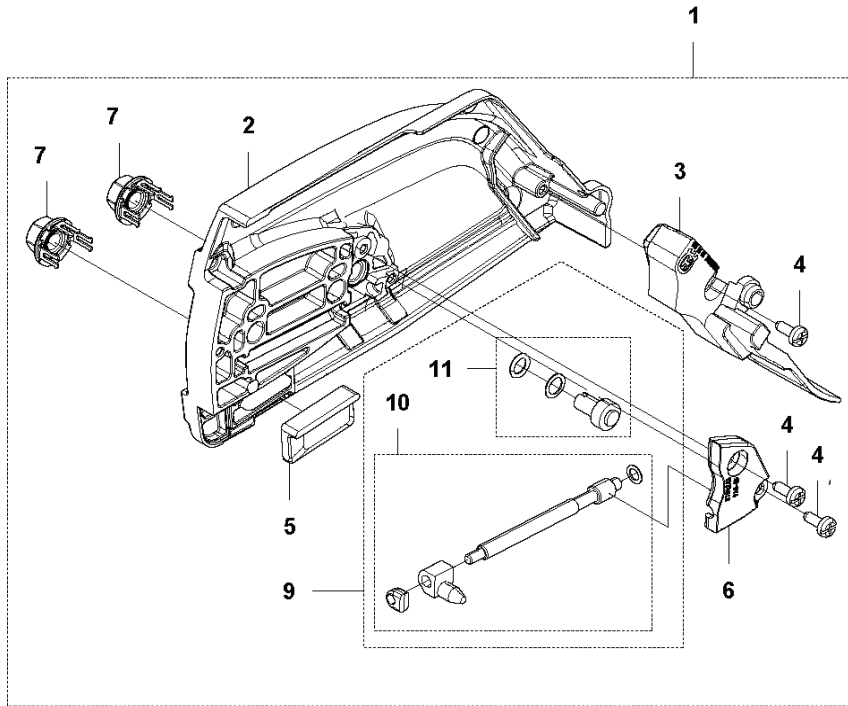

CHAIN SAWS

PXM_REF	PXM_PARTNO	PXM_DESCRIPTION	PXM_REMARK	QTY.
1	577603801	CLUTCH DRUM ASSY		1
2	503432001	NEEDLE HOLDER		1 1
3	501598002	RIM		1 1
4	503752401	WASHER		1
5	503272101	E-CLIP		1
6	586798404	CLUTCH ASSY		1
7	537360601	CLUTCH SPRING		3 6
8	582270108	PUMP PINION		1
9	589028401	OIL PUMP ASSY		1
10	590119701	PUMP PISTON		1 9
11	590120101	OIL PUMP		1 9
12	576987401	OIL PRESSURE HOSE		1
13	526818102	SCREW ITXSCM		2
14	588404702	OIL HOSE		1
15	501544102	OIL SCREEN		1

A2 565 CLUTCH COVER