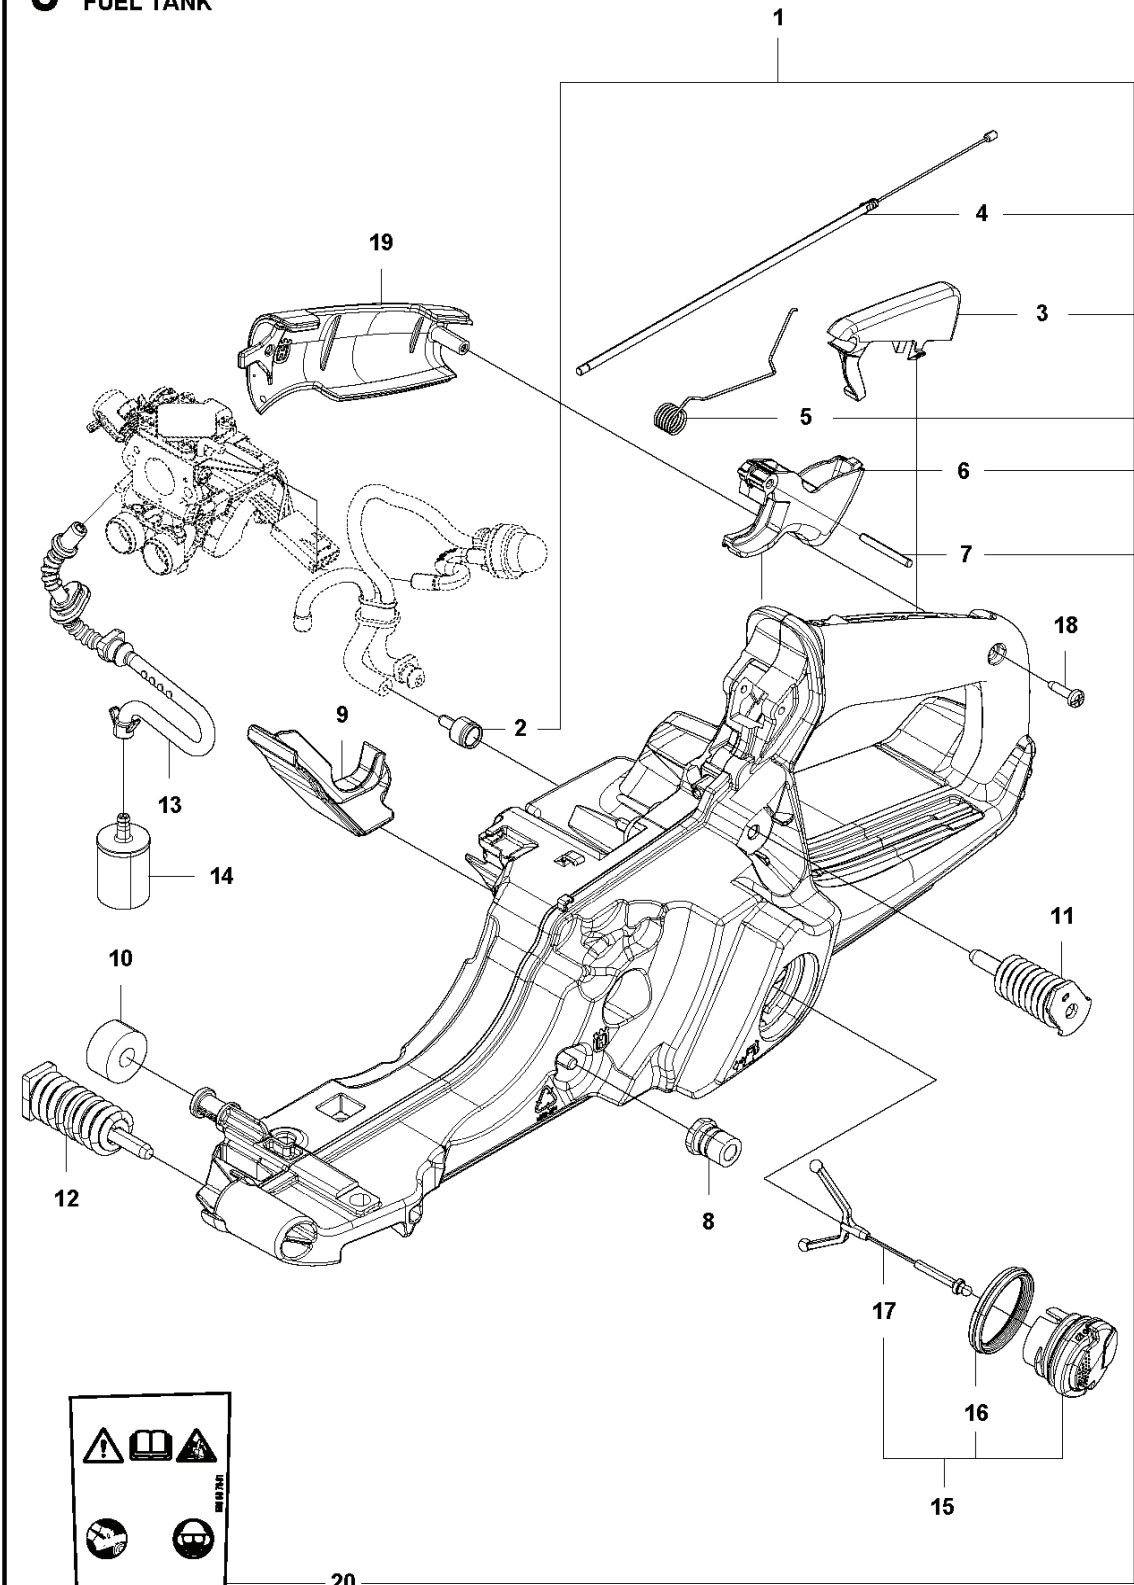

J 565
FUEL TANK

20

CHAIN SAWS

PXM_REF	PXM_PARTNO	PXM_DESCRIPTION	PXM_REMARK	QTY.
1	578200701	FUEL TANK ASSY		1
2	501152901	TANK VENT ASSY		1 1
3	537208401	THROTTLE LOCKOUT		1 1
4	576162802	THROTTLE CABLE ASSY		1 1
5	544099901	SPRING		1 1
6	576956701	THROTTLE		1 1
7	720182520	PARALLEL PIN		1 1
8	501007601	SUPPORT		1
9	575010201	WEAR PROTECTION		1
10	523085501	DEFLECTION LIMITER		1
11	577062702	ANTIVIBRATION ELEMENT		1
11	577062701	ANTIVIBRATION ELEMENT	Hard	1
12	503854104	ANTIVIBRATION ELEMENT		1
12	503854103	ANTIVIBRATION ELEMENT	Hard	1
13	577504101	FUEL HOSE		1
14	503443201	FUEL FILTER		1
15	522620003	TANK CAP ASSY		1
16	589241101	GASKET		1 15
17	503578901	HOLDER		1 15
18	525887402	SCREW CITXPANT		1
19	537205501	COVER		1
20	590567001	DECAL		1 1