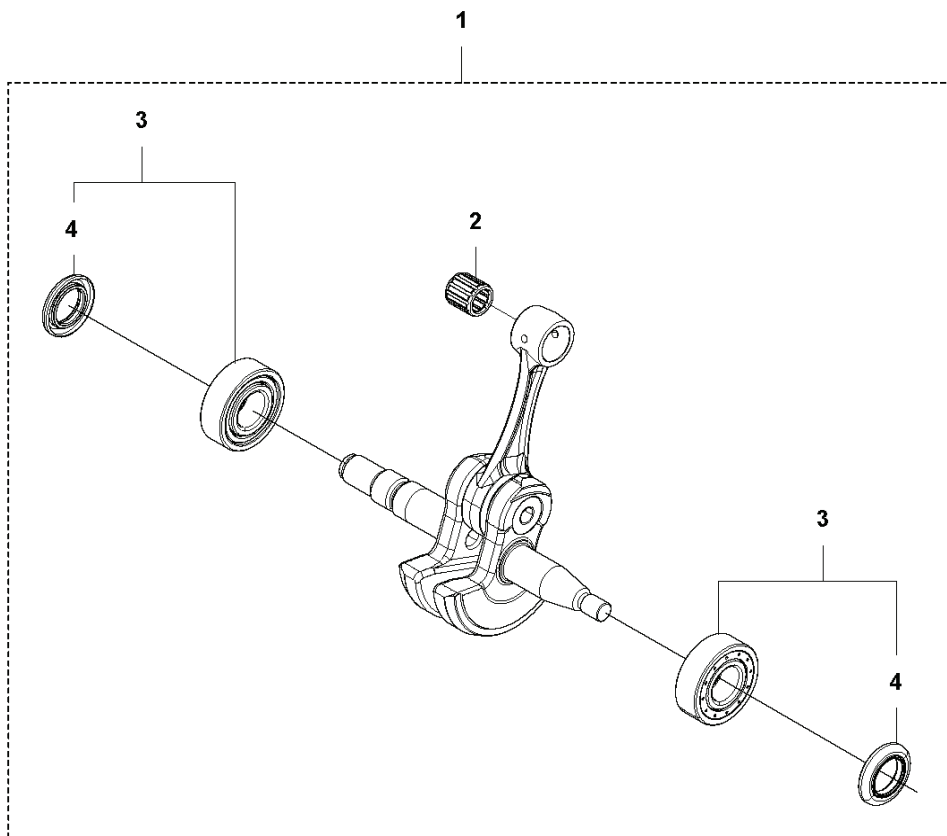

E 565
CRANKSHAFT

CHAIN SAWS

PXM_REF	PXM_PARTNO	PXM_DESCRIPTION	PXM_REMARK	QTY.	
1	577607402	CRANKSHAFT ASSY		1	1
2	577572401	NEEDLE BEARING		1	1
3	587293401	BALL BEARING		2	1
4	582812601	RADIAL SEAL		2	2