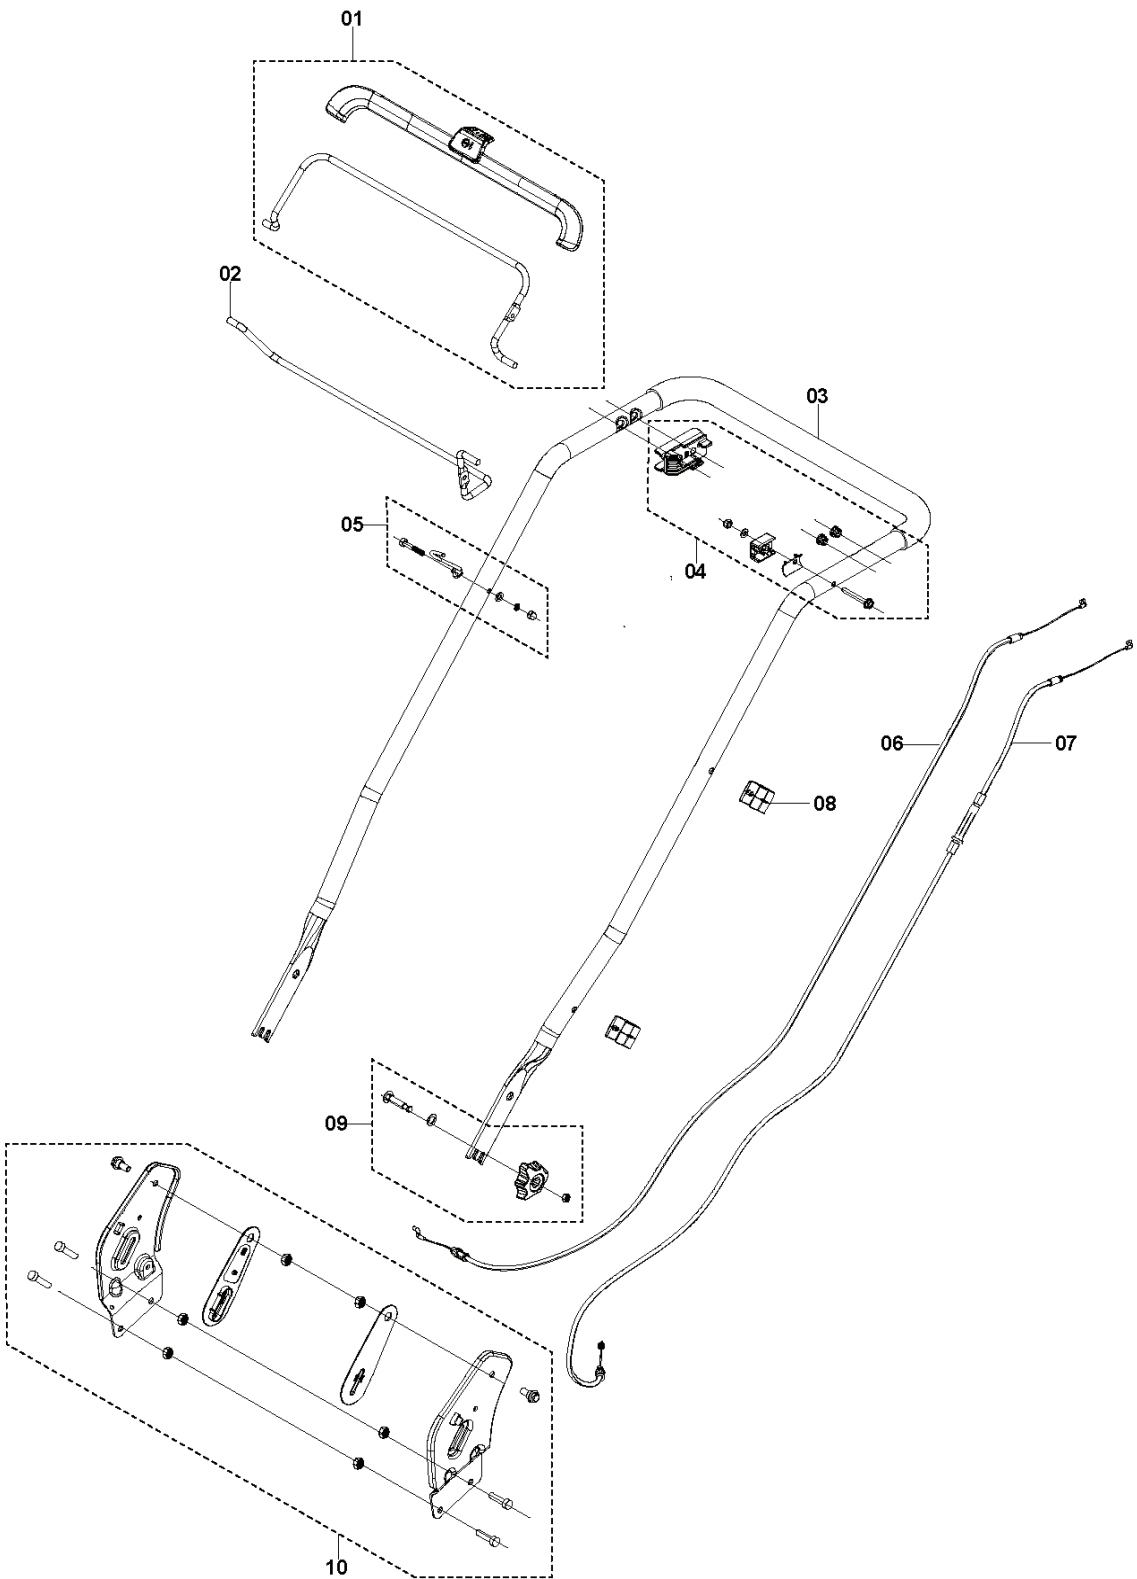

SPARE PARTS CATALOGUE

LAWN MOWERS: CONSUMER WALK-BEHINDS: HUSQVARNA LC 151S

Spare Parts List

SPARE PARTS LIST

LAWN MOWERS: CONSUMER WALK-
BEHINDS

HUSQVARNA LC 151S

LAWN MOWERS: CONSUMER WALK-BEHINDS

PXM_REF	PXM_PARTNO	DESCRIPTION	PXM_REMARK	QTY.
1	598684111	PLATE KIT	SIDE DISCHARGE PLATE	1
2	598684119	FLAP	REAR DOOR	1
3	598684128	SEALING PLATE	SEALING PLATE	1
4	598861201	CHASSIS	CHASSIS	1
5	598684122	COVER KIT	FRONT COVER	1
6	529595301	AXLE	WHEEL AXLE	1
7	598512901	WHEEL	FRONT WHEEL	2
8	529596401	GEAR WHEEL	WHEEL DRIVE	2
9	598513701	TRANSMISSION KIT	REAR TRANSMISSION	1
10	529595501	AXLE	WHEEL AXLE	1
11	529595601	WHEEL	FRONT WHEEL	2
12	598860801	PLATE	GAUGE PLATE	1
13	598861301	BOLT	BOLT CLIP	1
14	598819001	COVER	SIDE PROTECTION COVER	1
15	529595701	HANDLE KIT	HEIGHT ADJUSTMENT HANDLE	1
16	529595801	PLATE KIT	HEIGHT ADJUSTMENT PLATE	1
17	529596201	ROD	HEIGHT ADJUSTMENT ROD	1
18	599138901	SPRING	HEIGHT ADJUSTMENT SPRING	1

B LC 151S
HANDLE

LAWN MOWERS: CONSUMER WALK-BEHINDS

PXM_REF	PXM_PARTNO	DESCRIPTION	PXM_REMARK	QTY.
1	598818201	BAIL ARM ASSY	BAIL ARM	1
2	598861901	ROD	DRIVE ROD	1
3	598722001	HANDLE KIT	HANDLE AND SHEATH	1
4	598684129	BAIL ARM ASSY	BAIL ARM	1
5	598825601	HANDLE KIT	HANDLE	1
6	529596301	CABLE	FLAMEOUT CABLE	1
7	598861601	CABLE ASSY	DRIVE CABLE ASSY	1
8	598861401	CLIP	CABLE CLIP	1
9	529596001	KNOB ASSY	KNOB	1
10	598684113	SUPPORT KIT	HANDLE BRACKET	1