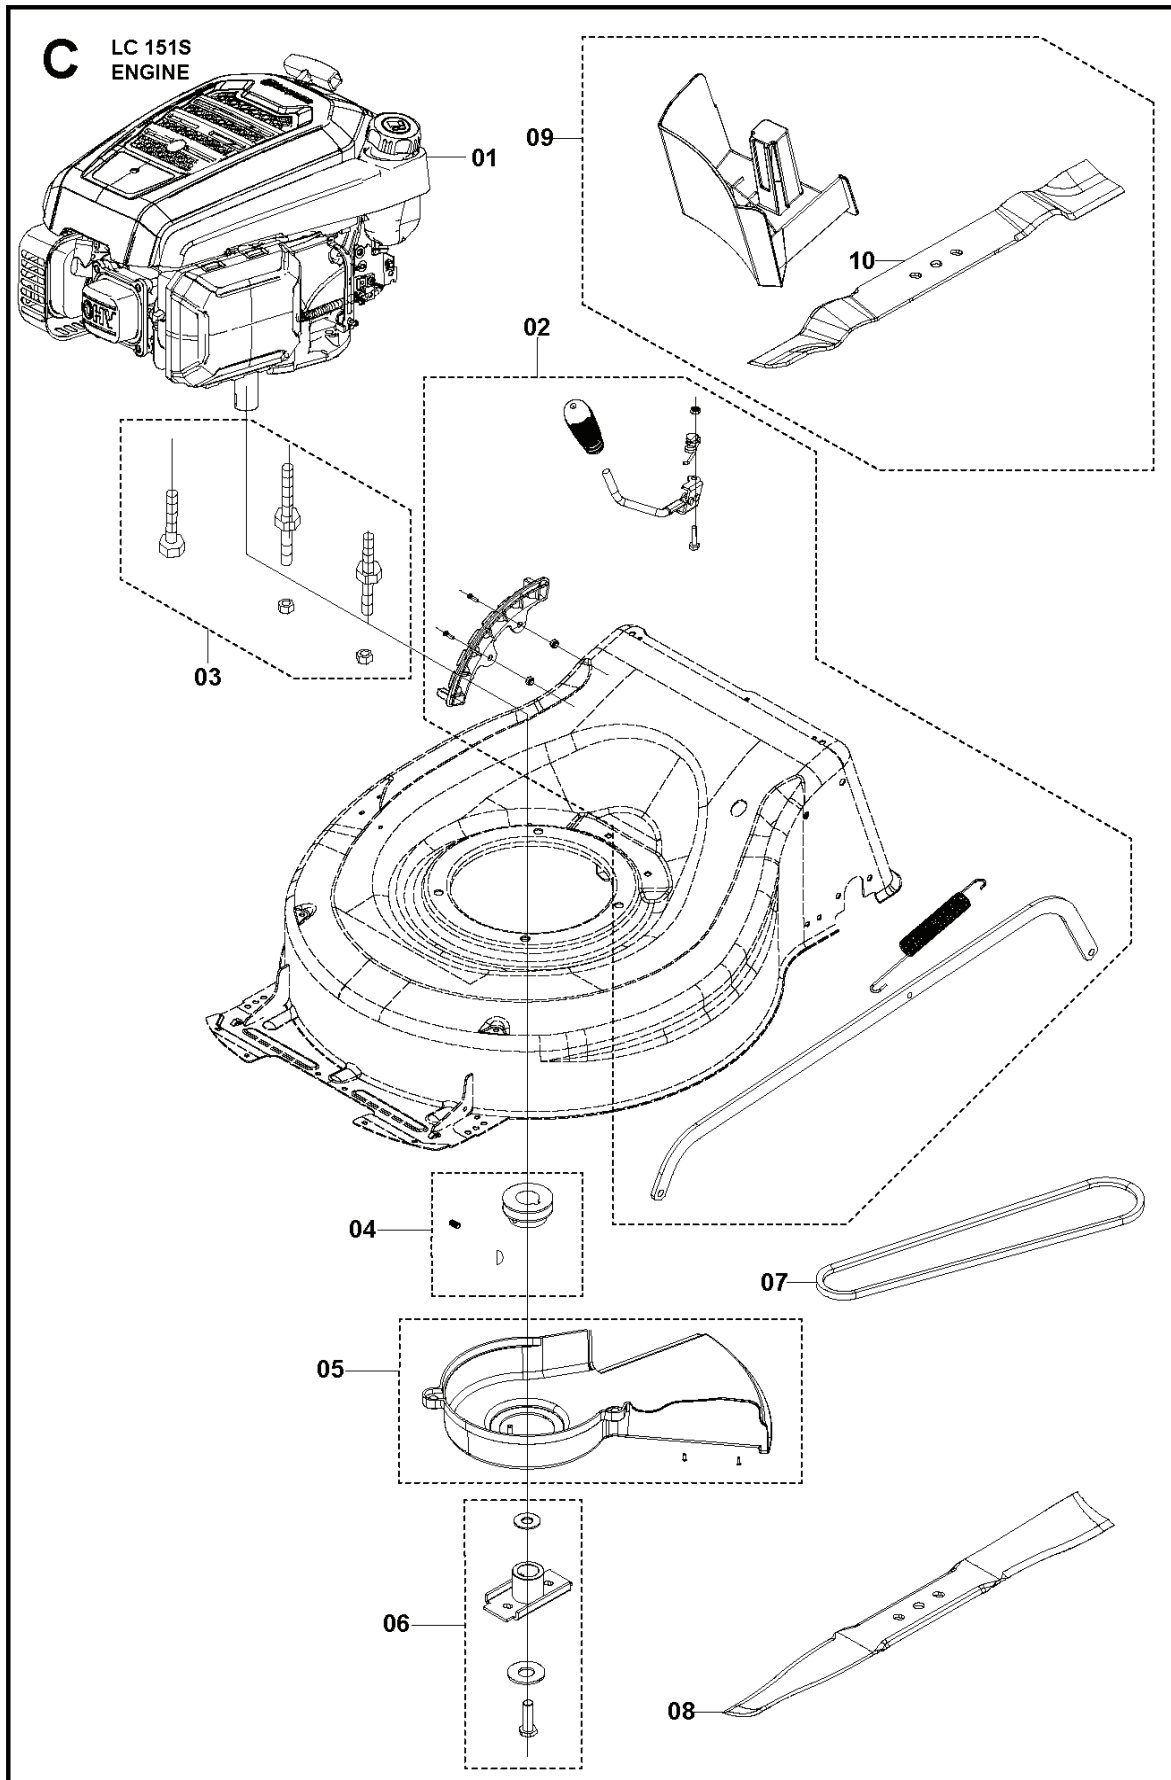

LAWN MOWERS: CONSUMER WALK-BEHINDS

PXM_REF	PXM_PARTNO	DESCRIPTION	PXM_REMARK	QTY.
1	599912501	ENGINE	HS166A	1
2	529595901	HEIGHT ADJUSTER	HEIGHT ADJUSTER	1
3	529595101	INSTALLATION KIT	BOLTS AND NUTS	1
4	529596101	PULLEY	DRIVE PULLEY	1
5	598513501	COVER	BELT COVER	1
6	529595001	BLADE SUPPORT	BLADE ADAPTER	1
7	598974001	BELT	BELT	1
8	598562601	BLADE	Collect 51 cm	1
9	598018001	MULCH KIT	MULCHING KIT	0
10	597683901	BLADE	"BLADE 20" mulch blade petrol engine"	0