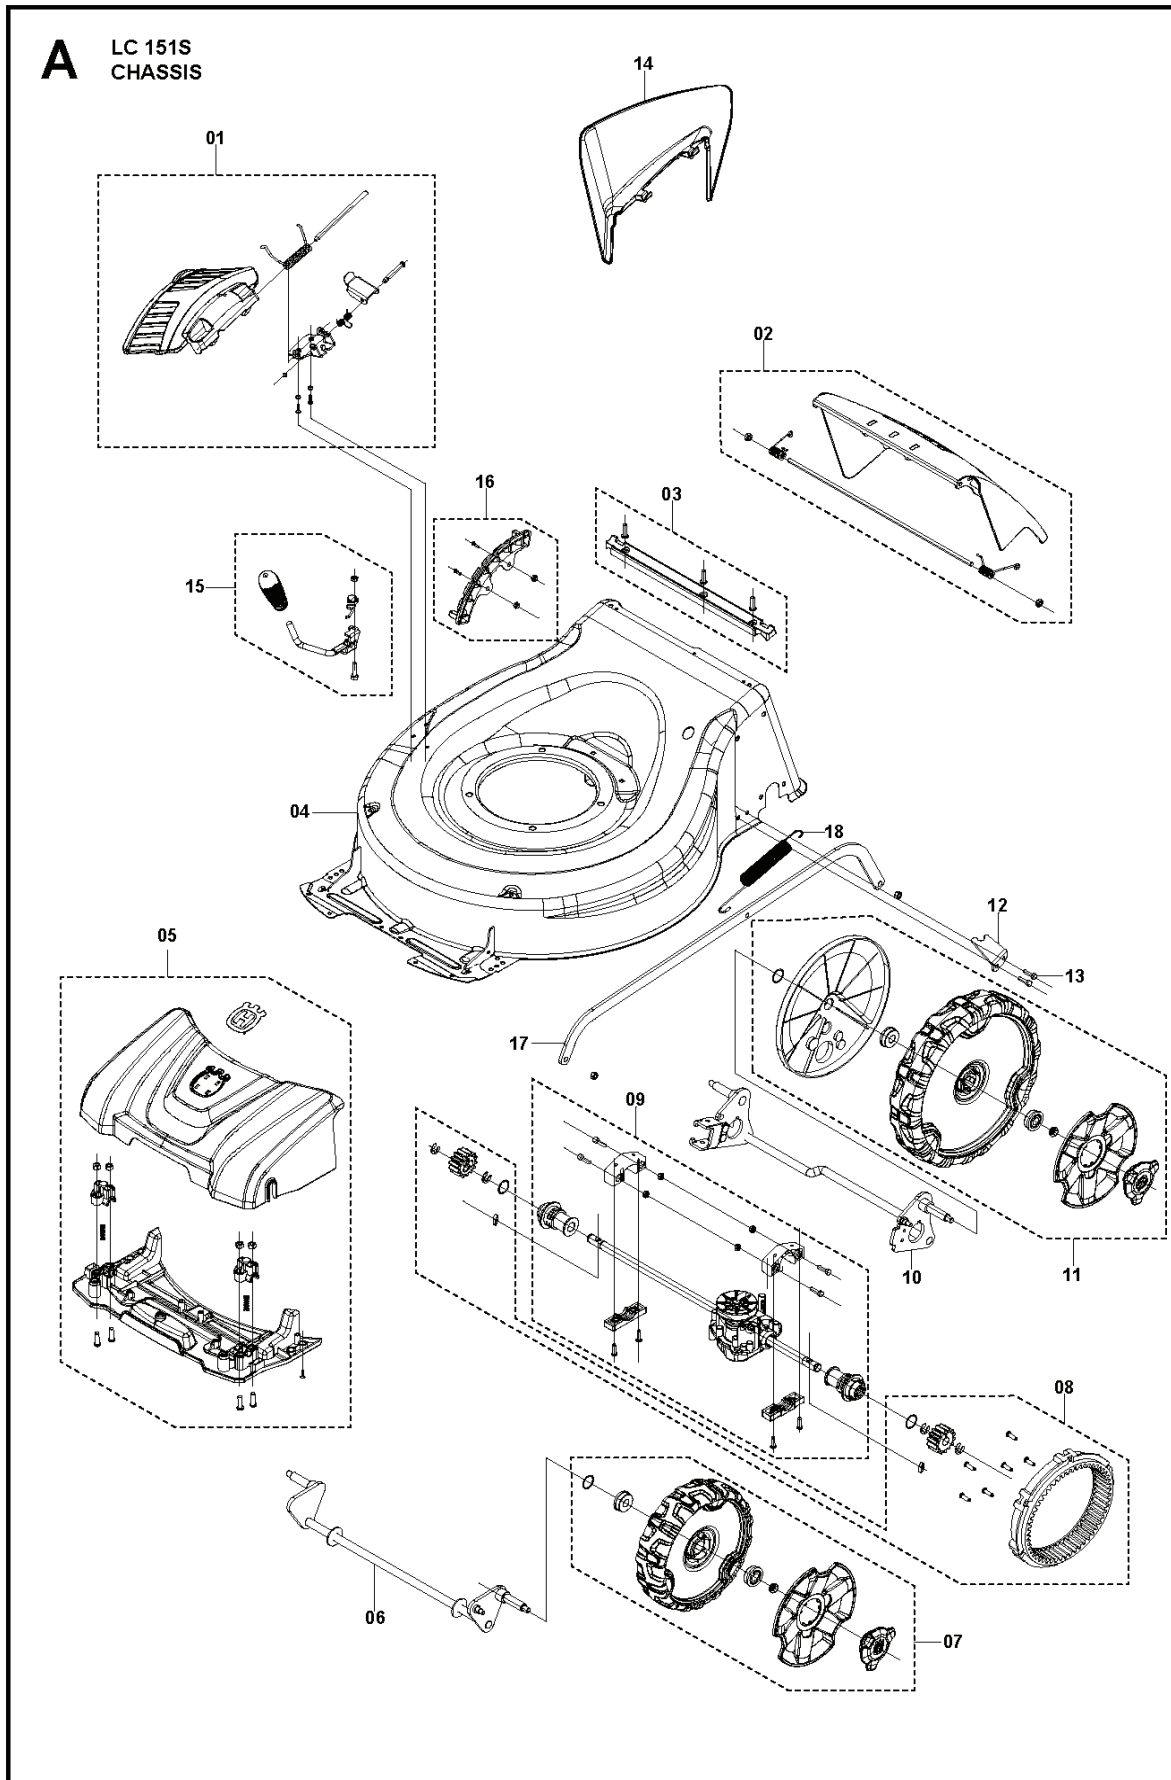

SPARE PARTS CATALOGUE

LAWN MOWERS: CONSUMER WALK-BEHINDS: HUSQVARNA LC 151S

Spare Parts List

SPARE PARTS LIST

LAWN MOWERS: CONSUMER WALK-
BEHINDS

HUSQVARNA LC 151S

LAWN MOWERS: CONSUMER WALK-BEHINDS

PXM_REF	PXM_PARTNO	DESCRIPTION	PXM_REMARK	QTY.
1	598684111	PLATE KIT	SIDE DISCHARGE PLATE	1
2	598684119	FLAP	REAR DOOR	1
3	598684128	SEALING PLATE	SEALING PLATE	1
4	598861201	CHASSIS	CHASSIS	1
5	598684122	COVER KIT	FRONT COVER	1
6	529595301	AXLE	WHEEL AXLE	1
7	598512901	WHEEL	FRONT WHEEL	2
8	529596401	GEAR WHEEL	WHEEL DRIVE	2
9	598513701	TRANSMISSION KIT	REAR TRANSMISSION	1
10	529595501	AXLE	WHEEL AXLE	1
11	529595601	WHEEL	FRONT WHEEL	2
12	598860801	PLATE	GAUGE PLATE	1
13	598861301	BOLT	BOLT CLIP	1
14	598819001	COVER	SIDE PROTECTION COVER	1
15	529595701	HANDLE KIT	HEIGHT ADJUSTMENT HANDLE	1
16	529595801	PLATE KIT	HEIGHT ADJUSTMENT PLATE	1
17	529596201	ROD	HEIGHT ADJUSTMENT ROD	1
18	599138901	SPRING	HEIGHT ADJUSTMENT SPRING	1

B LC 151S
HANDLE

LAWN MOWERS: CONSUMER WALK-BEHINDS

PXM_REF	PXM_PARTNO	DESCRIPTION	PXM_REMARK	QTY.
1	598818201	BAIL ARM ASSY	BAIL ARM	1
2	598861901	ROD	DRIVE ROD	1
3	598722001	HANDLE KIT	HANDLE AND SHEATH	1
4	598684129	BAIL ARM ASSY	BAIL ARM	1
5	598825601	HANDLE KIT	HANDLE	1
6	529596301	CABLE	FLAMEOUT CABLE	1
7	598861601	CABLE ASSY	DRIVE CABLE ASSY	1
8	598861401	CLIP	CABLE CLIP	1
9	529596001	KNOB ASSY	KNOB	1
10	598684113	SUPPORT KIT	HANDLE BRACKET	1