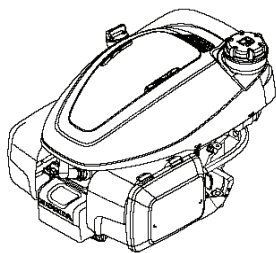

PXM_REF	PXM_PARTNO	DESCRIPTION	PXM_REMARK	QTY.	
1	598453501	GRASS BAG ASSY		1	1
2	598454201	INSERT		1	2
3	598454101	GUARD		1	3

A LC 353AWD
CHASSIS

LAWN MOWERS: CONSUMER WALK-BEHINDS

PXM_REF	PXM_PARTNO	DESCRIPTION	PXM_REMARK	QTY.	
1	598453601	BRACKET		1	1
2	598453701	DOOR ASSY		1	2
3	532421114	WATER CONNECTOR		1	
4	598454001	HEIGHT ADJUSTER SYSTEM		2	4
5	598453901	HEIGHT ADJUSTER SYSTEM		2	5
6	598454601	DUST COVER		2	6
7	598454801	WHEEL ASSY		2	7
8	598454501	DUST COVER		2	8
9	598454701	WHEEL ASSY		2	9
10	586137601	TRANSMISSION		1	
11	598454401	PULLEY KIT		1	11
12	580364609	BELT		1	
13	598454301	BAFFLE		1	13
14	589486201	TRANSMISSION		1	
15	598453801	FRONT COVER		1	15
16	599575101	BUMPER		1	
17	587438201	SCREW		1	
18	532404845	PAWL DRIVE		1	

C LC 353AWD
ENGINE

LAWN MOWERS: CONSUMER WALK-BEHINDS

PXM_REF	PXM_PARTNO	DESCRIPTION	PXM_REMARK	QTY.	
2	599542101	INSTALLATION KIT		1	2
3	598452701	ADAPTER		1	3
4	599541901	BLADE		1	

B LC 353AWD
HANDLE AND GRASS BAG