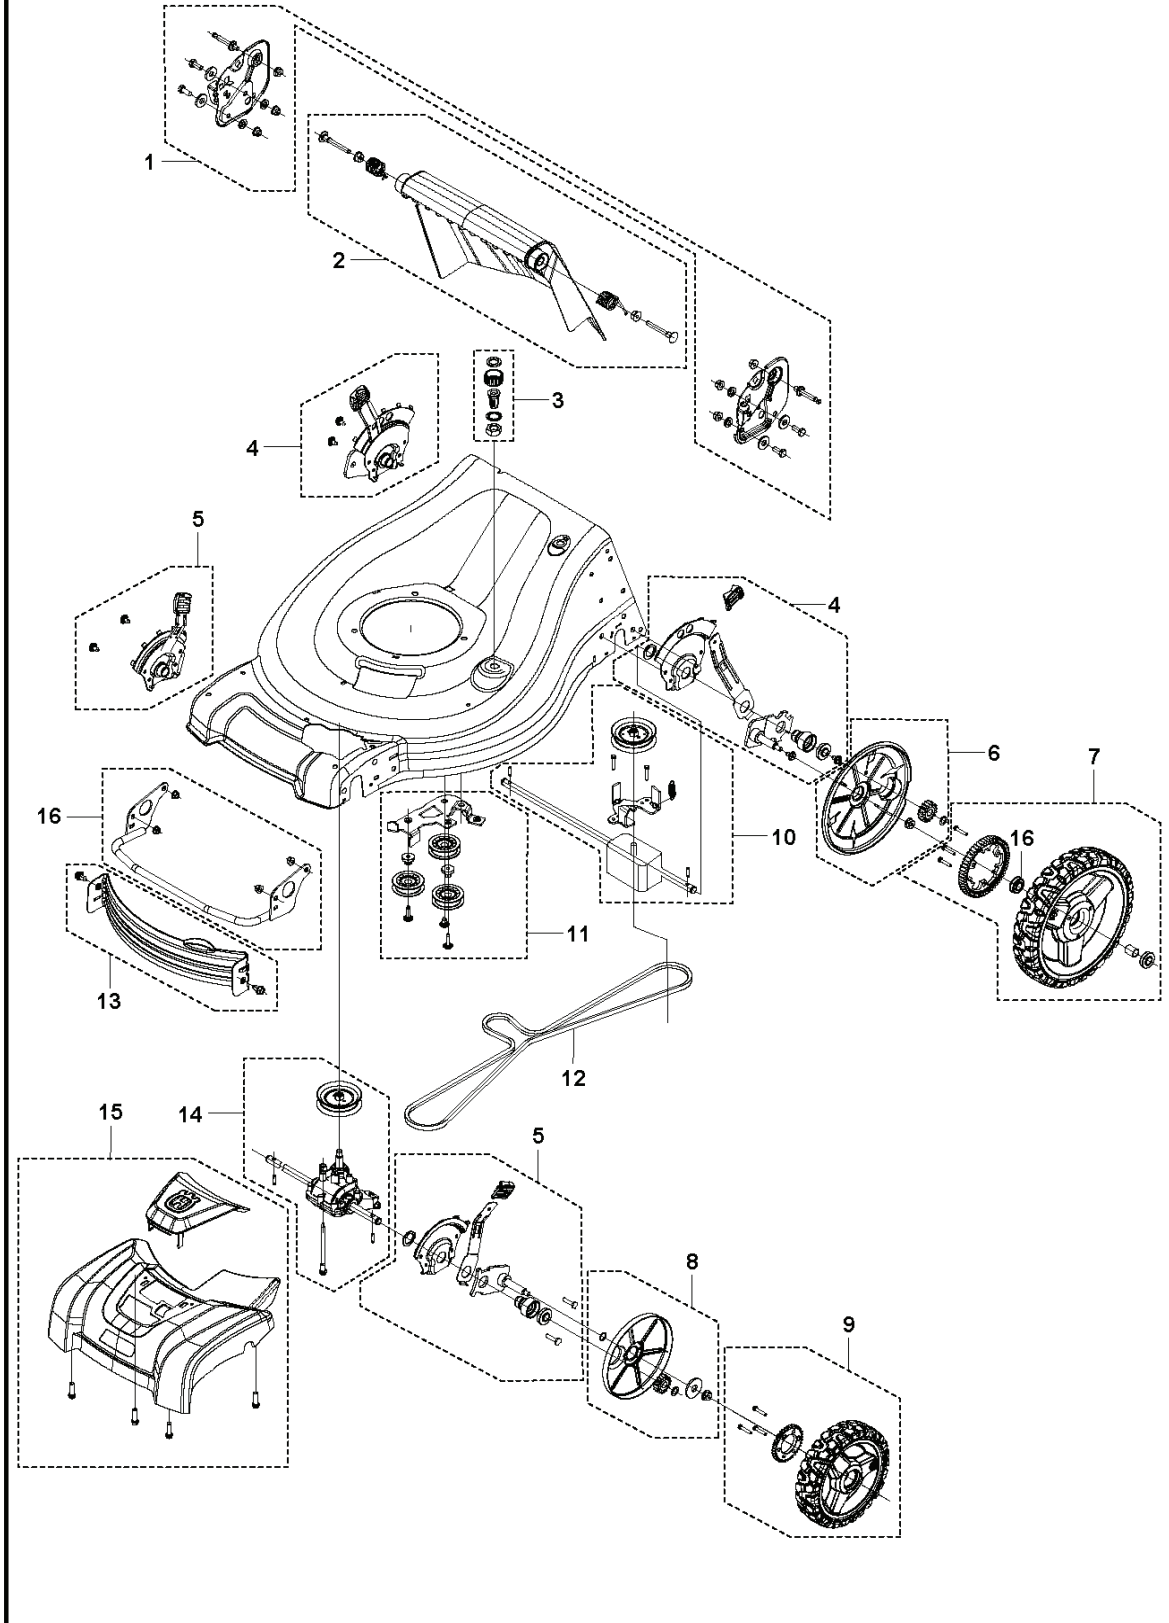

SPARE PARTS CATALOGUE

LAWN MOWERS: CONSUMER WALK-BEHINDS: HUSQVARNA LC 353AWD

Spare Parts List

SPARE PARTS LIST

LAWN MOWERS: CONSUMER WALK-
BEHINDS

HUSQVARNA LC 353AWD

D LC 353AWD

LAWN MOWERS: CONSUMER WALK-BEHINDS

PXM_REF	PXM_PARTNO	DESCRIPTION	PXM_REMARK	QTY.	
1	598453501	GRASS BAG ASSY		1	1
2	598454201	INSERT		1	2
3	598454101	GUARD		1	3

A LC 353AWD
CHASSIS

LAWN MOWERS: CONSUMER WALK-BEHINDS

PXM_REF	PXM_PARTNO	DESCRIPTION	PXM_REMARK	QTY.	
1	598453601	BRACKET		1	1
2	598453701	DOOR ASSY		1	2
3	532421114	WATER CONNECTOR		1	
4	598454001	HEIGHT ADJUSTER SYSTEM		2	4
5	598453901	HEIGHT ADJUSTER SYSTEM		2	5
6	598454601	DUST COVER		2	6
7	598454801	WHEEL ASSY		2	7
8	598454501	DUST COVER		2	8
9	598454701	WHEEL ASSY		2	9
10	586137601	TRANSMISSION		1	
11	598454401	PULLEY KIT		1	11
12	580364609	BELT		1	
13	598454301	BAFFLE		1	13
14	589486201	TRANSMISSION		1	
15	598453801	FRONT COVER		1	15
16	599575101	BUMPER		1	
17	587438201	SCREW		1	
18	532404845	PAWL DRIVE		1	

C LC 353AWD
ENGINE

LAWN MOWERS: CONSUMER WALK-BEHINDS

PXM_REF	PXM_PARTNO	DESCRIPTION	PXM_REMARK	QTY.	
2	599542101	INSTALLATION KIT		1	2
3	598452701	ADAPTER		1	3
4	599541901	BLADE		1	

B LC 353AWD
HANDLE AND GRASS BAG

LAWN MOWERS: CONSUMER WALK-BEHINDS

PXM_REF	PXM_PARTNO	DESCRIPTION	PXM_REMARK	QTY.	
1	598453101	BAIL ARM ASSY		1	1
2	587420001	CONTROL		1	
3	598695801	GUIDE		1	3
4	598453301	HANDLE KIT		1	4
5	598453401	KNOB ASSY		2	5
6	599542201	KNOB		2	6
8	587421101	CABLE		1	