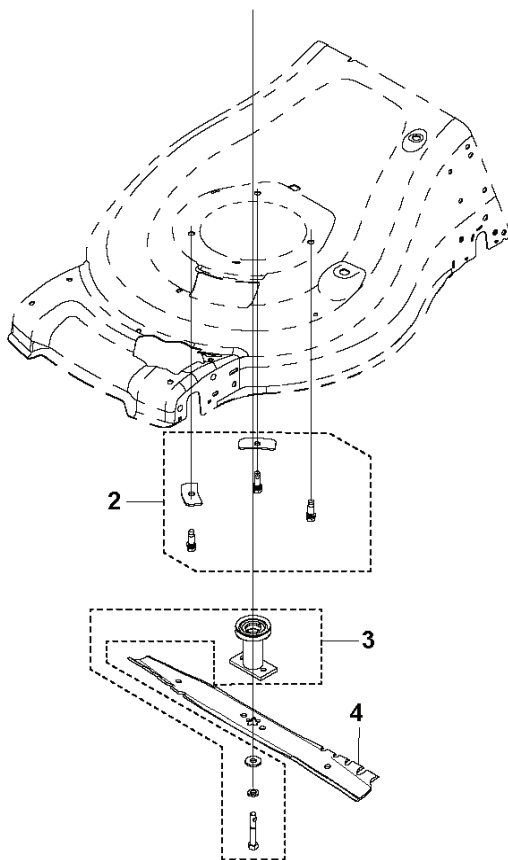

PXM_REF	PXM_PARTNO	DESCRIPTION	PXM_REMARK	QTY.	
1	598453501	GRASS BAG ASSY		1	1
2	598454201	INSERT		1	2
3	598454101	GUARD		1	3

A LC 353AWD
CHASSIS

LAWN MOWERS: CONSUMER WALK-BEHINDS

PXM_REF	PXM_PARTNO	DESCRIPTION	PXM_REMARK	QTY.	
1	598453601	BRACKET		1	1
2	598453701	DOOR ASSY		1	2
3	532421114	WATER CONNECTOR		1	
4	598454001	HEIGHT ADJUSTER SYSTEM		2	4
5	598453901	HEIGHT ADJUSTER SYSTEM		2	5
6	598454601	DUST COVER		2	6
7	598454801	WHEEL ASSY		2	7
8	598454501	DUST COVER		2	8
9	598454701	WHEEL ASSY		2	9
10	586137601	TRANSMISSION		1	
11	598454401	PULLEY KIT		1	11
12	580364609	BELT		1	
13	598454301	BAFFLE		1	13
14	589486201	TRANSMISSION		1	
15	598453801	FRONT COVER		1	15
16	599575101	BUMPER		1	
17	587438201	SCREW		1	
18	532404845	PAWL DRIVE		1	

C LC 353AWD
ENGINE

LAWN MOWERS: CONSUMER WALK-BEHINDS

PXM_REF	PXM_PARTNO	DESCRIPTION	PXM_REMARK	QTY.	
2	599542101	INSTALLATION KIT		1	2
3	598452701	ADAPTER		1	3
4	599541901	BLADE		1	

B LC 353AWD
HANDLE AND GRASS BAG

LAWN MOWERS: CONSUMER WALK-BEHINDS

PXM_REF	PXM_PARTNO	DESCRIPTION	PXM_REMARK	QTY.	
1	598453101	BAIL ARM ASSY		1	1
2	587420001	CONTROL		1	
3	598695801	GUIDE		1	3
4	598453301	HANDLE KIT		1	4
5	598453401	KNOB ASSY		2	5
6	599542201	KNOB		2	6
8	587421101	CABLE		1	