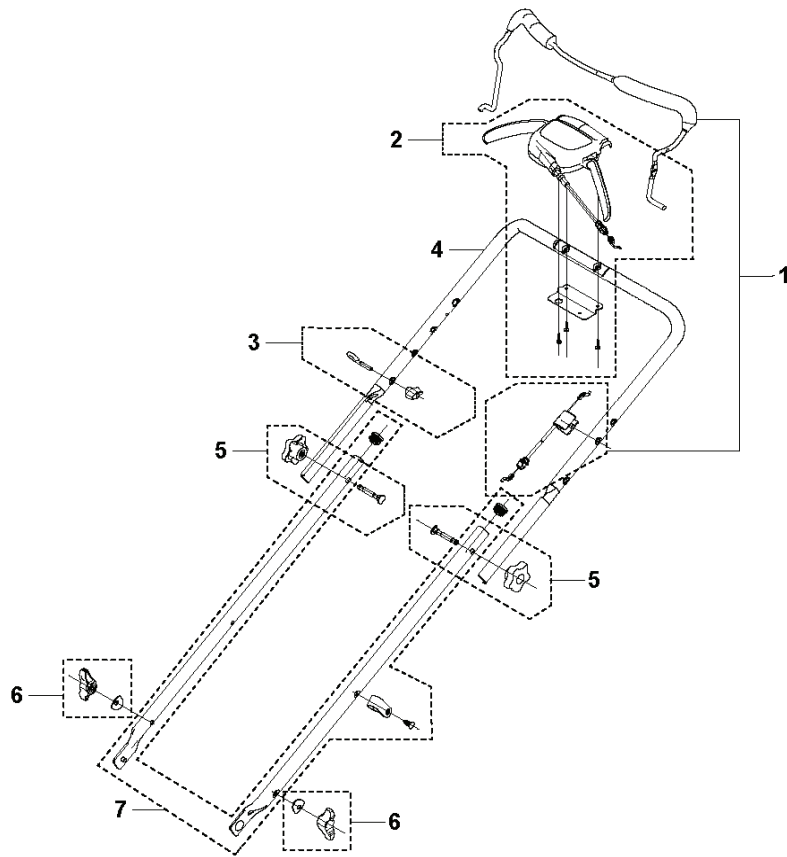

PXM_REF	PXM_PARTNO	DESCRIPTION	PXM_REMARK	QTY.	
1	598453501	GRASS BAG ASSY		1	1
2	598454201	INSERT		1	2
3	598454101	GUARD		1	3

A LC 353AWD
CHASSIS

LAWN MOWERS: CONSUMER WALK-BEHINDS

PXM_REF	PXM_PARTNO	DESCRIPTION	PXM_REMARK	QTY.	
1	598453601	BRACKET		1	1
2	598453701	DOOR ASSY		1	2
3	532421114	WATER CONNECTOR		1	
4	598454001	HEIGHT ADJUSTER SYSTEM		2	4
5	598453901	HEIGHT ADJUSTER SYSTEM		2	5
6	598454601	DUST COVER		2	6
7	598454801	WHEEL ASSY		2	7
8	598454501	DUST COVER		2	8
9	598454701	WHEEL ASSY		2	9
10	586137601	TRANSMISSION		1	
11	598454401	PULLEY KIT		1	11
12	580364609	BELT		1	
13	598454301	BAFFLE		1	13
14	589486201	TRANSMISSION		1	
15	598453801	FRONT COVER		1	15
16	599575101	BUMPER		1	
17	587438201	SCREW		1	
18	532404845	PAWL DRIVE		1	

C LC 353AWD
ENGINE

LAWN MOWERS: CONSUMER WALK-BEHINDS

PXM_REF	PXM_PARTNO	DESCRIPTION	PXM_REMARK	QTY.	
2	599542101	INSTALLATION KIT		1	2
3	598452701	ADAPTER		1	3
4	599541901	BLADE		1	

B LC 353AWD
HANDLE AND GRASS BAG

LAWN MOWERS: CONSUMER WALK-BEHINDS

PXM_REF	PXM_PARTNO	DESCRIPTION	PXM_REMARK	QTY.	
1	598453101	BAIL ARM ASSY		1	1
2	587420001	CONTROL		1	
3	598695801	GUIDE		1	3
4	598453301	HANDLE KIT		1	4
5	598453401	KNOB ASSY		2	5
6	599542201	KNOB		2	6
8	587421101	CABLE		1	