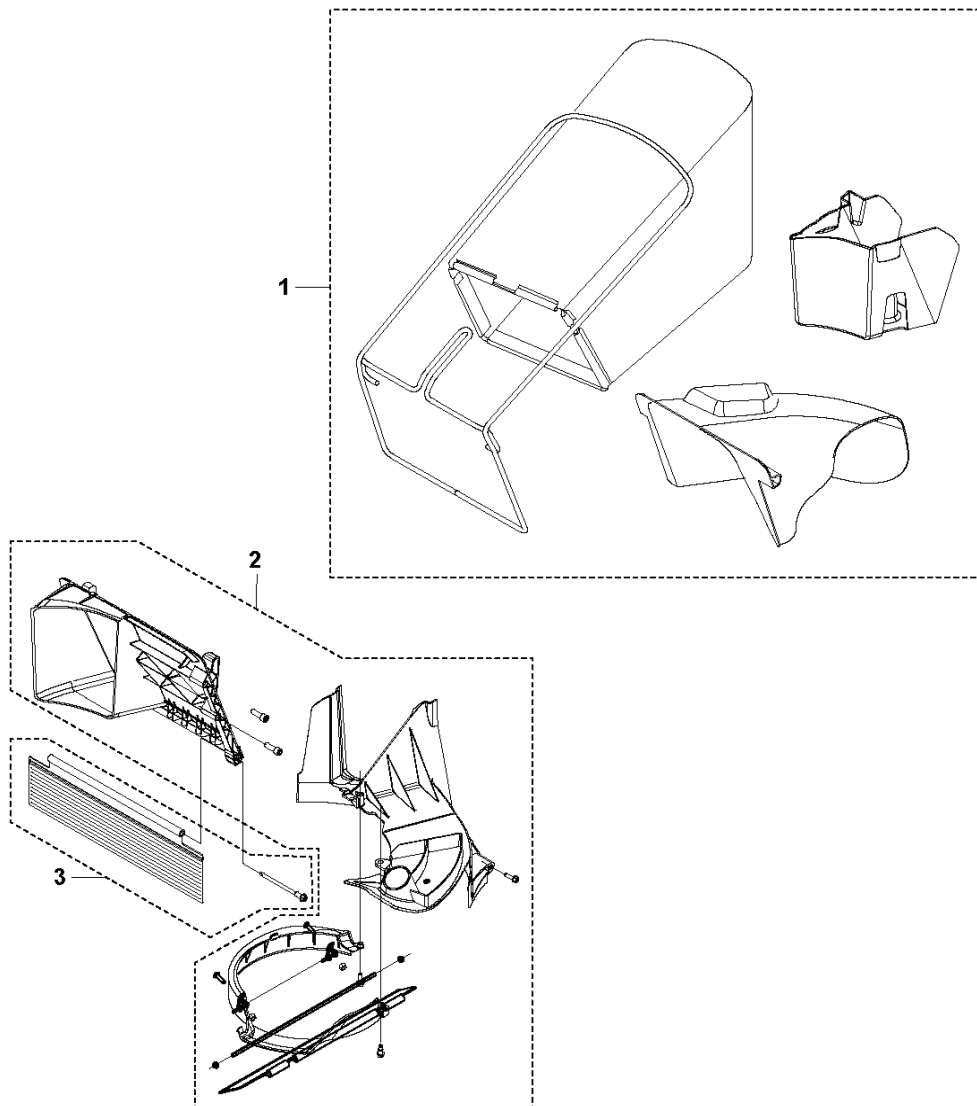

SPARE PARTS CATALOGUE

LAWN MOWERS: CONSUMER WALK-BEHINDS: HUSQVARNA LC 353AWD

Spare Parts List

SPARE PARTS LIST

LAWN MOWERS: CONSUMER WALK-
BEHINDS

HUSQVARNA LC 353AWD

D LC 353AWD

LAWN MOWERS: CONSUMER WALK-BEHINDS

PXM_REF	PXM_PARTNO	DESCRIPTION	PXM_REMARK	QTY.	
1	598453501	GRASS BAG ASSY		1	1
2	598454201	INSERT		1	2
3	598454101	GUARD		1	3

A LC 353AWD
CHASSIS

LAWN MOWERS: CONSUMER WALK-BEHINDS

PXM_REF	PXM_PARTNO	DESCRIPTION	PXM_REMARK	QTY.	
1	598453601	BRACKET		1	1
2	598453701	DOOR ASSY		1	2
3	532421114	WATER CONNECTOR		1	
4	598454001	HEIGHT ADJUSTER SYSTEM		2	4
5	598453901	HEIGHT ADJUSTER SYSTEM		2	5
6	598454601	DUST COVER		2	6
7	598454801	WHEEL ASSY		2	7
8	598454501	DUST COVER		2	8
9	598454701	WHEEL ASSY		2	9
10	586137601	TRANSMISSION		1	
11	598454401	PULLEY KIT		1	11
12	580364609	BELT		1	
13	598454301	BAFFLE		1	13
14	589486201	TRANSMISSION		1	
15	598453801	FRONT COVER		1	15
16	599575101	BUMPER		1	
17	587438201	SCREW		1	
18	532404845	PAWL DRIVE		1	

C LC 353AWD
ENGINE

LAWN MOWERS: CONSUMER WALK-BEHINDS

PXM_REF	PXM_PARTNO	DESCRIPTION	PXM_REMARK	QTY.	
2	599542101	INSTALLATION KIT		1	2
3	598452701	ADAPTER		1	3
4	599541901	BLADE		1	

B LC 353AWD
HANDLE AND GRASS BAG