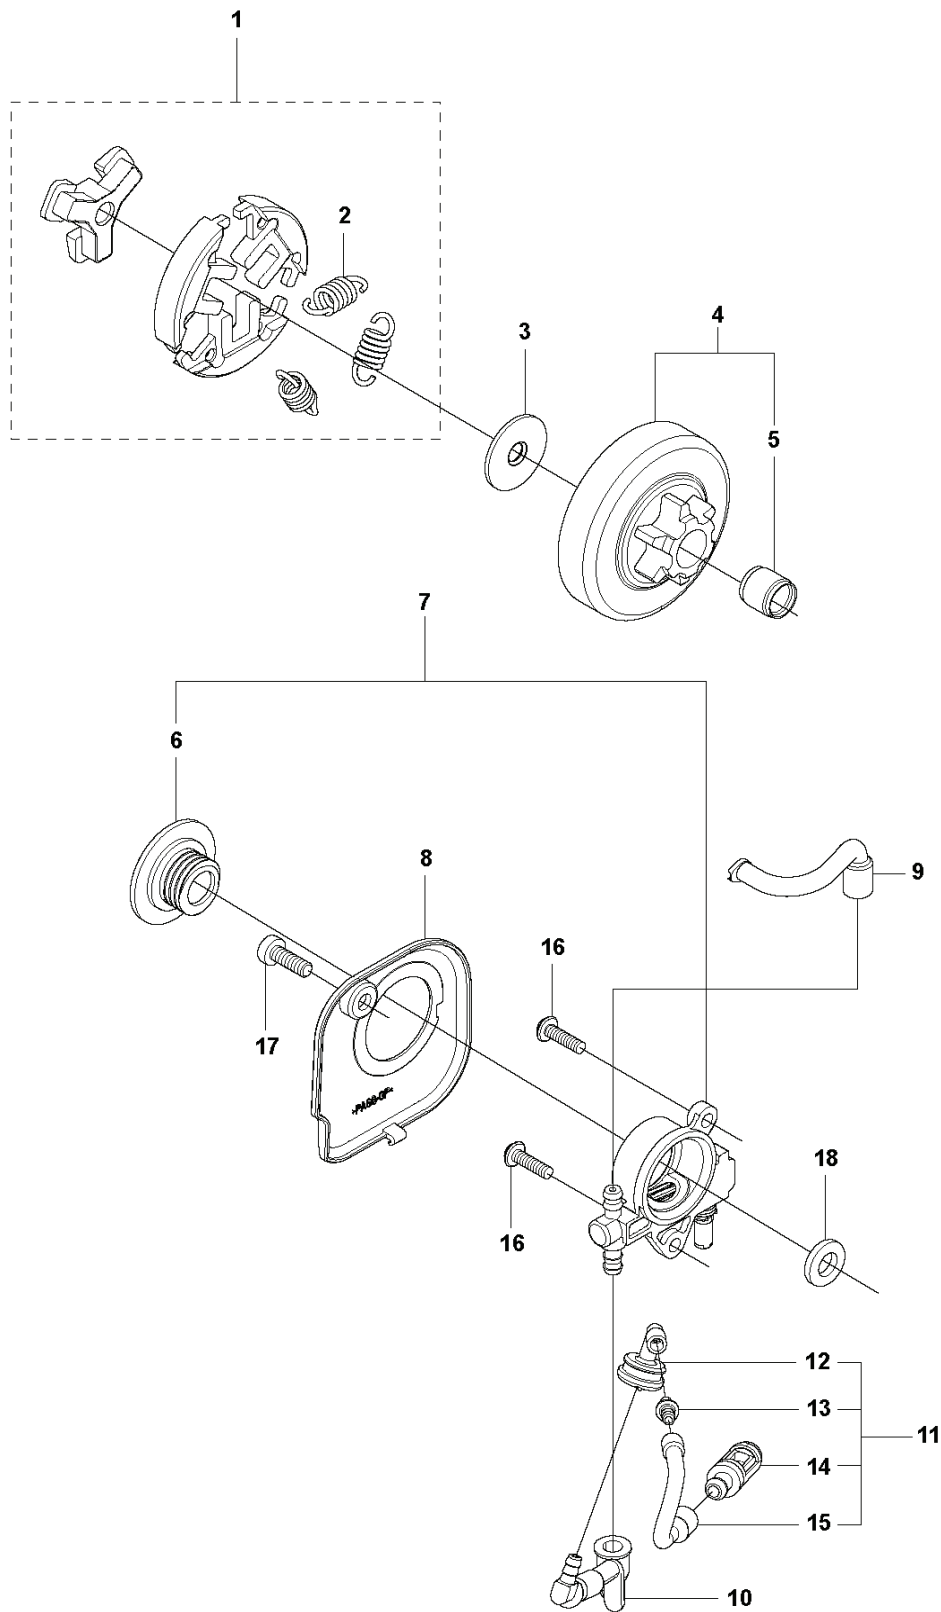

PXM_SPAREPARTCATALOG
CHAIN SAWS: HUSQVARNA T435

Spare Parts List

SPARE PARTS LIST

CHAIN SAWS

HUSQVARNA T435

CHAIN SAWS

PXM_REF	PXM_PARTNO	PXM_DESCRIPTION	PXM_REMARK	QTY.
1	587349201	CLUTCH COVER ASSY		1
2	513637901	GEAR		1 1
3	513730701	SCREW		1 1
4	513701401	NUT		1 1
5	522643301	PLATE		1 1
6	516827201	SCREW		5 1
7	522643201	SPRING		1 1
8	513759001	SCREW		1 1
9	513759701	SPACER		1 1
10	513760301	SPACER		1 1
11	513758801	SPRING		1 1
12	521025401	WASHER		1 1
13	514183901	NUT		1 1
14	527752201	WEIGHT		1 1
15	516988401	SPRING		1 1
16	522015701	GUARD		1 1
17	513807301	ROLLER		1 1
18	513806601	LEVER C		1 1
19	516825601	ARM		1 1
20	516826601	BRAKE SPRING		1 1
21	521075401	ROLLER		1 1
22	522015401	COVER	s/n up to – 201222301961	1 1
22	587349502	COVER LID	s/n from 201222301962	1 1
23	587349601	BRAKE BAND	s/n from 201222301962	1 1
24	523080601	PROTECTION		1 1
25	575960801	NUT		1
26	522635201	LABEL COVER		1

B T435
CLUTCH & OIL PUMP

CHAIN SAWS

PXM_REF	PXM_PARTNO	PXM_DESCRIPTION	PXM_REMARK	QTY.
1	521557401	CLUTCH ASSY		1
2	521557501	SPRING		3 1
3	512423401	PLATE		1
4	523082601	CLUTCH DRUM		1
5	514183301	BEARING		1 4
6	593825301	WORM GEAR		1 7
7	521586001	OIL PUMP		1
8	522005801	COVER		1
9	521792602	OUTLET PIPE ASSY		1
10	522643601	PIPE IN COMP		1
11	527672301	FILTER		1
12	527672101	PIPE.OIL FILTER		1 11
13	516950301	JOINT		1 11
14	521580001	FILTER		1 11
15	529251701	PIPE		1 11
16	516829401	SCREW		2
17	521516201	BOLT		1
18	505053301	WASHER		1

H T435
CRANKCASE

CHAIN SAWS

PXM_REF	PXM_PARTNO	PXM_DESCRIPTION	PXM_REMARK	QTY.
1	521799901	BOLT		1
2	522012001	PLATE		1
3	527665601	CASE		1
4	516738001	STUD BOLT		1

E T435
CRANK SHAFT

CHAIN SAWS

PXM_REF	PXM_PARTNO	PXM_DESCRIPTION	PXM_REMARK	QTY.
1	523340301	CRANKSHAFT		1
2	504121401	BEARING		2 1
3	522639101	SEAL		1
4	504121001	SNAP RING		1
5	522639201	SEAL		1
6	513752401	WASHER		2 1
7	576449601	NEEDLE BEARING		1 1