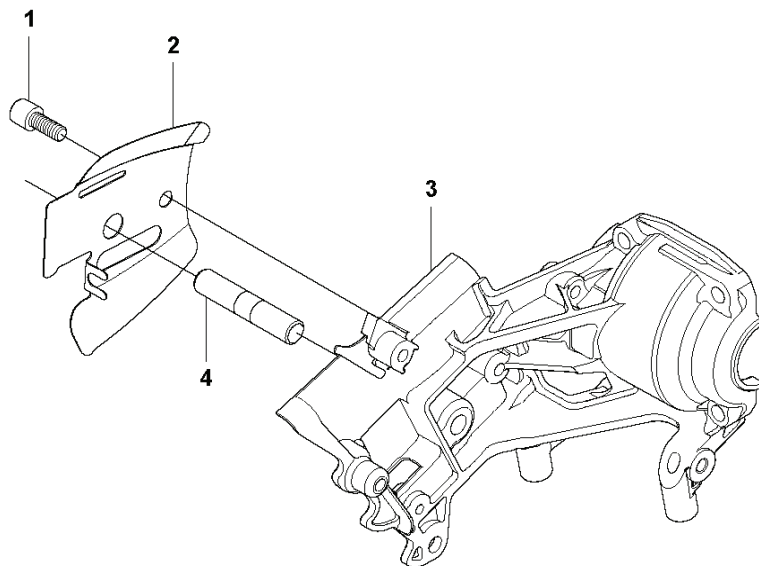

PXM_SPAREPARTCATALOG
CHAIN SAWS: HUSQVARNA T435

Spare Parts List

SPARE PARTS LIST

CHAIN SAWS

HUSQVARNA T435

CHAIN SAWS

PXM_REF	PXM_PARTNO	PXM_DESCRIPTION	PXM_REMARK	QTY.
1	587349201	CLUTCH COVER ASSY		1
2	513637901	GEAR		1 1
3	513730701	SCREW		1 1
4	513701401	NUT		1 1
5	522643301	PLATE		1 1
6	516827201	SCREW		5 1
7	522643201	SPRING		1 1
8	513759001	SCREW		1 1
9	513759701	SPACER		1 1
10	513760301	SPACER		1 1
11	513758801	SPRING		1 1
12	521025401	WASHER		1 1
13	514183901	NUT		1 1
14	527752201	WEIGHT		1 1
15	516988401	SPRING		1 1
16	522015701	GUARD		1 1
17	513807301	ROLLER		1 1
18	513806601	LEVER C		1 1
19	516825601	ARM		1 1
20	516826601	BRAKE SPRING		1 1
21	521075401	ROLLER		1 1
22	522015401	COVER	s/n up to – 201222301961	1 1
22	587349502	COVER LID	s/n from 201222301962	1 1
23	587349601	BRAKE BAND	s/n from 201222301962	1 1
24	523080601	PROTECTION		1 1
25	575960801	NUT		1
26	522635201	LABEL COVER		1

B T435
CLUTCH & OIL PUMP

CHAIN SAWS

PXM_REF	PXM_PARTNO	PXM_DESCRIPTION	PXM_REMARK	QTY.
1	521557401	CLUTCH ASSY		1
2	521557501	SPRING		3 1
3	512423401	PLATE		1
4	523082601	CLUTCH DRUM		1
5	514183301	BEARING		1 4
6	593825301	WORM GEAR		1 7
7	521586001	OIL PUMP		1
8	522005801	COVER		1
9	521792602	OUTLET PIPE ASSY		1
10	522643601	PIPE IN COMP		1
11	527672301	FILTER		1
12	527672101	PIPE.OIL FILTER		1 11
13	516950301	JOINT		1 11
14	521580001	FILTER		1 11
15	529251701	PIPE		1 11
16	516829401	SCREW		2
17	521516201	BOLT		1
18	505053301	WASHER		1

H T435
CRANKCASE

CHAIN SAWS

PXM_REF	PXM_PARTNO	PXM_DESCRIPTION	PXM_REMARK	QTY.
1	521799901	BOLT		1
2	522012001	PLATE		1
3	527665601	CASE		1
4	516738001	STUD BOLT		1

E T435
CRANK SHAFT

CHAIN SAWS

PXM_REF	PXM_PARTNO	PXM_DESCRIPTION	PXM_REMARK	QTY.
1	523340301	CRANKSHAFT		1
2	504121401	BEARING		2 1
3	522639101	SEAL		1
4	504121001	SNAP RING		1
5	522639201	SEAL		1
6	513752401	WASHER		2 1
7	576449601	NEEDLE BEARING		1 1