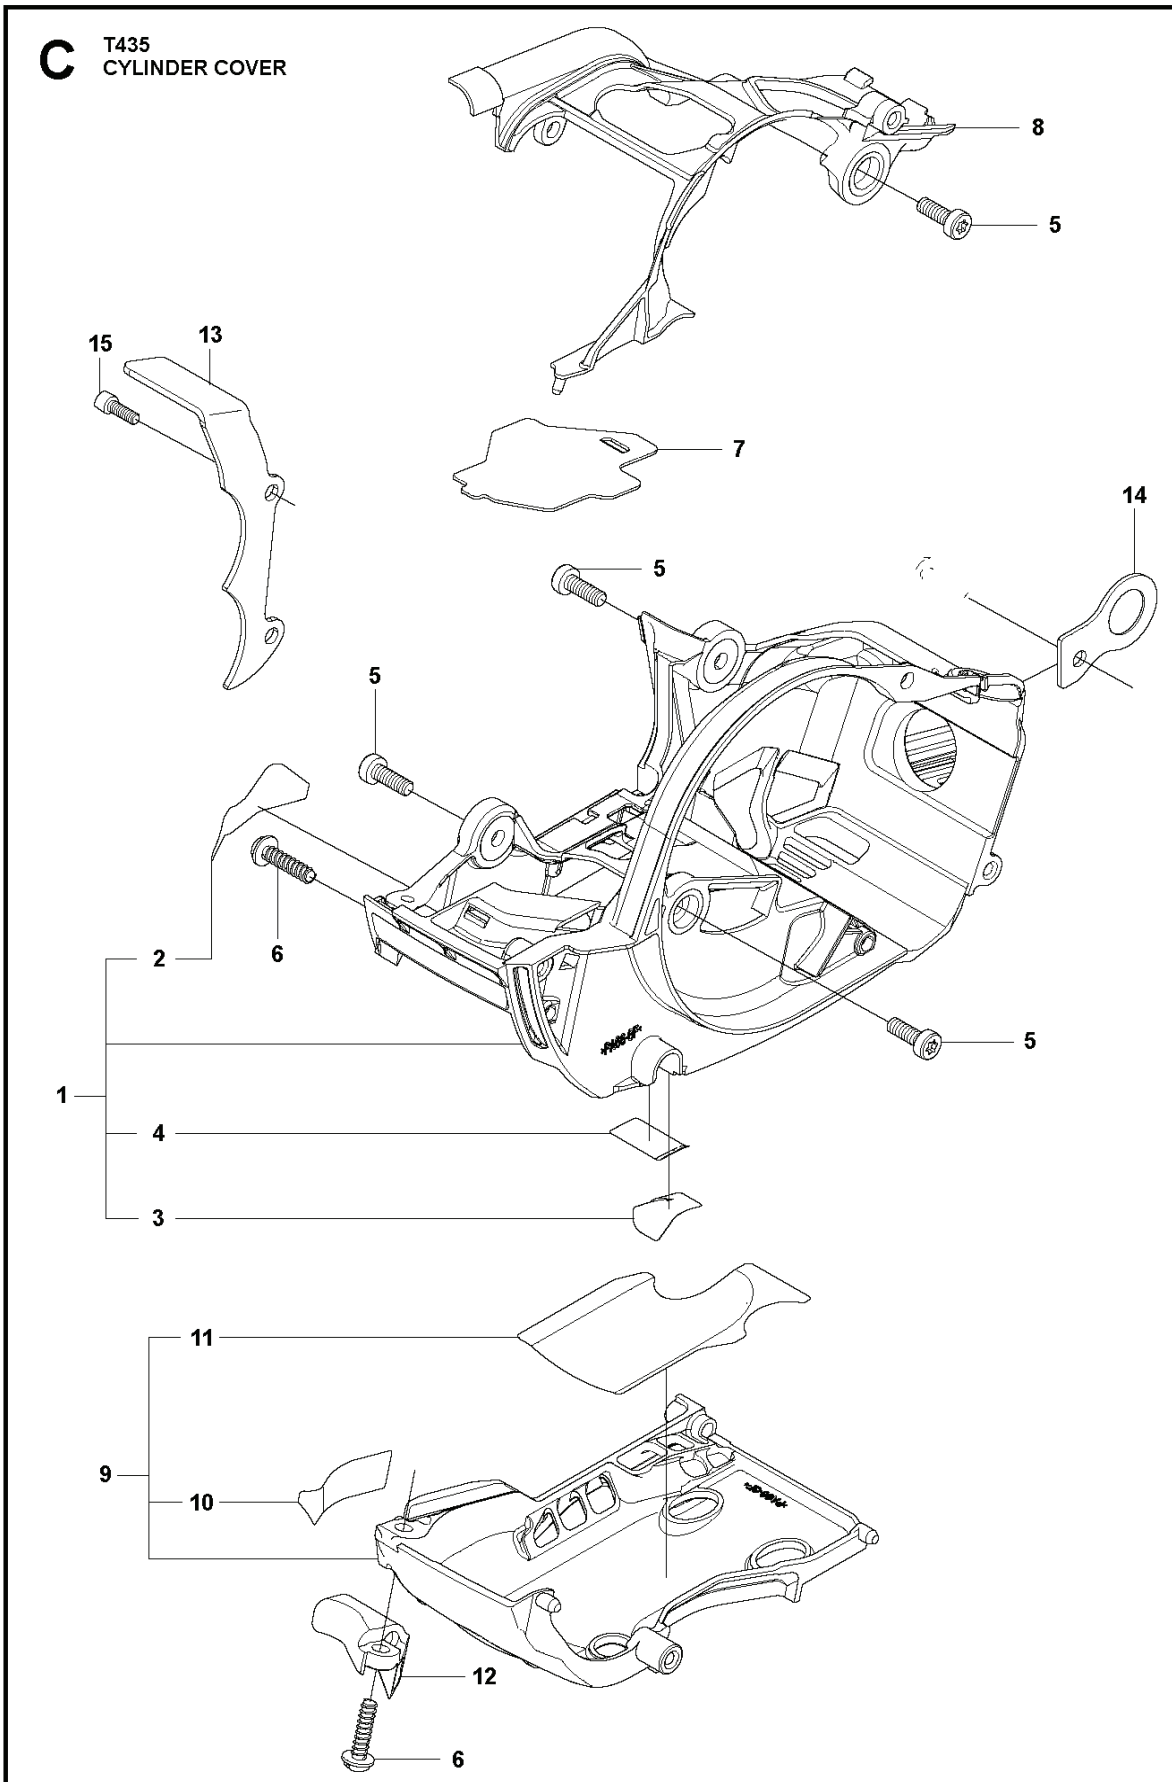

PXM_SPAREPARTCATALOG
CHAIN SAWS: HUSQVARNA T435

Spare Parts List

SPARE PARTS LIST

CHAIN SAWS

HUSQVARNA T435

CHAIN SAWS

PXM_REF	PXM_PARTNO	PXM_DESCRIPTION	PXM_REMARK	QTY.
1	587349201	CLUTCH COVER ASSY		1
2	513637901	GEAR		1 1
3	513730701	SCREW		1 1
4	513701401	NUT		1 1
5	522643301	PLATE		1 1
6	516827201	SCREW		5 1
7	522643201	SPRING		1 1
8	513759001	SCREW		1 1
9	513759701	SPACER		1 1
10	513760301	SPACER		1 1
11	513758801	SPRING		1 1
12	521025401	WASHER		1 1
13	514183901	NUT		1 1
14	527752201	WEIGHT		1 1
15	516988401	SPRING		1 1
16	522015701	GUARD		1 1
17	513807301	ROLLER		1 1
18	513806601	LEVER C		1 1
19	516825601	ARM		1 1
20	516826601	BRAKE SPRING		1 1
21	521075401	ROLLER		1 1
22	522015401	COVER	s/n up to – 201222301961	1 1
22	587349502	COVER LID	s/n from 201222301962	1 1
23	587349601	BRAKE BAND	s/n from 201222301962	1 1
24	523080601	PROTECTION		1 1
25	575960801	NUT		1
26	522635201	LABEL COVER		1

B T435
CLUTCH & OIL PUMP

CHAIN SAWS

PXM_REF	PXM_PARTNO	PXM_DESCRIPTION	PXM_REMARK	QTY.
1	521557401	CLUTCH ASSY		1
2	521557501	SPRING		3 1
3	512423401	PLATE		1
4	523082601	CLUTCH DRUM		1
5	514183301	BEARING		1 4
6	593825301	WORM GEAR		1 7
7	521586001	OIL PUMP		1
8	522005801	COVER		1
9	521792602	OUTLET PIPE ASSY		1
10	522643601	PIPE IN COMP		1
11	527672301	FILTER		1
12	527672101	PIPE.OIL FILTER		1 11
13	516950301	JOINT		1 11
14	521580001	FILTER		1 11
15	529251701	PIPE		1 11
16	516829401	SCREW		2
17	521516201	BOLT		1
18	505053301	WASHER		1

H T435
CRANKCASE

CHAIN SAWS

PXM_REF	PXM_PARTNO	PXM_DESCRIPTION	PXM_REMARK	QTY.
1	521799901	BOLT		1
2	522012001	PLATE		1
3	527665601	CASE		1
4	516738001	STUD BOLT		1

E T435
CRANK SHAFT

CHAIN SAWS

PXM_REF	PXM_PARTNO	PXM_DESCRIPTION	PXM_REMARK	QTY.
1	523340301	CRANKSHAFT		1
2	504121401	BEARING		2 1
3	522639101	SEAL		1
4	504121001	SNAP RING		1
5	522639201	SEAL		1
6	513752401	WASHER		2 1
7	576449601	NEEDLE BEARING		1 1