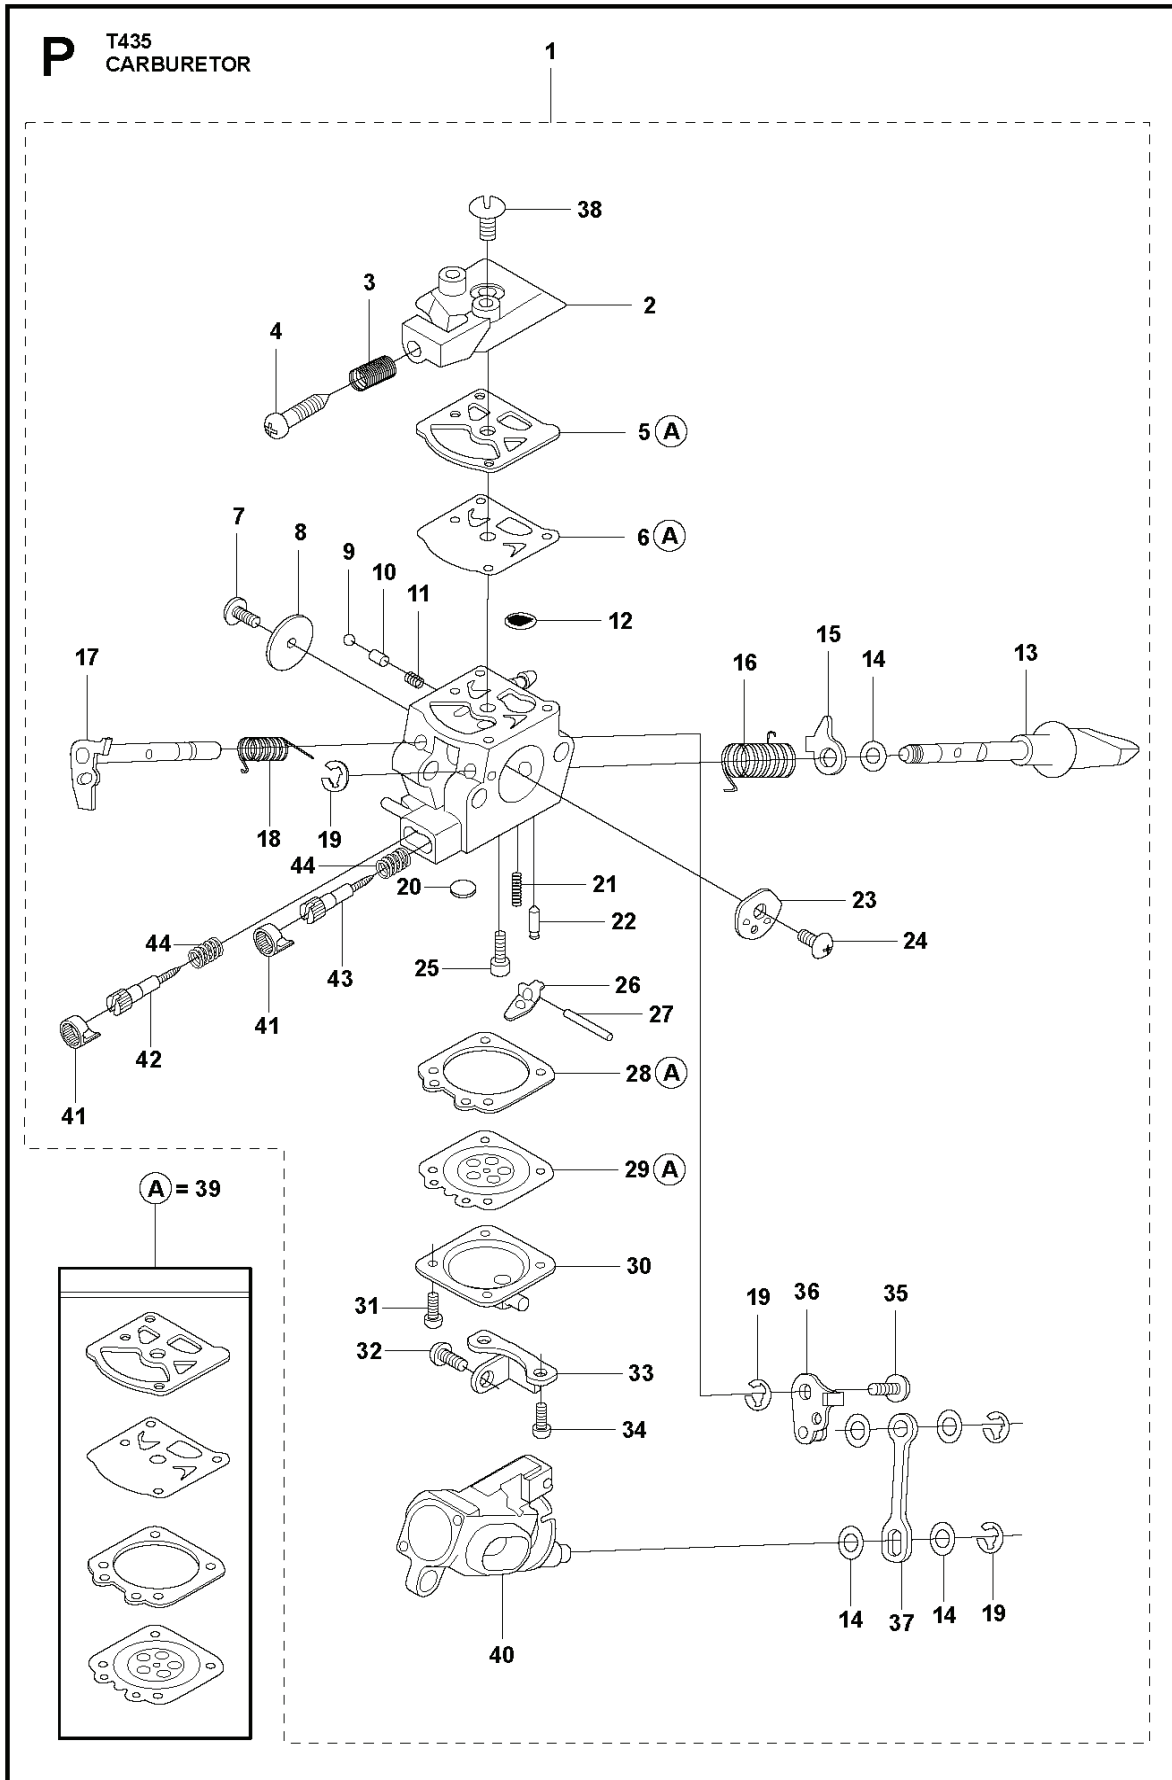

PXM_SPAREPARTCATALOG
CHAIN SAWS: HUSQVARNA T435

Spare Parts List

SPARE PARTS LIST

CHAIN SAWS

HUSQVARNA T435

CHAIN SAWS

PXM_REF	PXM_PARTNO	PXM_DESCRIPTION	PXM_REMARK	QTY.
1	587349201	CLUTCH COVER ASSY		1
2	513637901	GEAR		1 1
3	513730701	SCREW		1 1
4	513701401	NUT		1 1
5	522643301	PLATE		1 1
6	516827201	SCREW		5 1
7	522643201	SPRING		1 1
8	513759001	SCREW		1 1
9	513759701	SPACER		1 1
10	513760301	SPACER		1 1
11	513758801	SPRING		1 1
12	521025401	WASHER		1 1
13	514183901	NUT		1 1
14	527752201	WEIGHT		1 1
15	516988401	SPRING		1 1
16	522015701	GUARD		1 1
17	513807301	ROLLER		1 1
18	513806601	LEVER C		1 1
19	516825601	ARM		1 1
20	516826601	BRAKE SPRING		1 1
21	521075401	ROLLER		1 1
22	522015401	COVER	s/n up to – 201222301961	1 1
22	587349502	COVER LID	s/n from 201222301962	1 1
23	587349601	BRAKE BAND	s/n from 201222301962	1 1
24	523080601	PROTECTION		1 1
25	575960801	NUT		1
26	522635201	LABEL COVER		1

B T435
CLUTCH & OIL PUMP

CHAIN SAWS

PXM_REF	PXM_PARTNO	PXM_DESCRIPTION	PXM_REMARK	QTY.
1	521557401	CLUTCH ASSY		1
2	521557501	SPRING		3 1
3	512423401	PLATE		1
4	523082601	CLUTCH DRUM		1
5	514183301	BEARING		1 4
6	593825301	WORM GEAR		1 7
7	521586001	OIL PUMP		1
8	522005801	COVER		1
9	521792602	OUTLET PIPE ASSY		1
10	522643601	PIPE IN COMP		1
11	527672301	FILTER		1
12	527672101	PIPE.OIL FILTER		1 11
13	516950301	JOINT		1 11
14	521580001	FILTER		1 11
15	529251701	PIPE		1 11
16	516829401	SCREW		2
17	521516201	BOLT		1
18	505053301	WASHER		1

CHAIN SAWS

PXM_REF	PXM_PARTNO	PXM_DESCRIPTION	PXM_REMARK	QTY.
1	522017401	COVER		1
2	521518101	SCREW		6
3	522017001	ARM		1
4	522646601	ROD.TH		1
5	521078901	SPRING		1
6	522017101	LEVER.TH		1
7	522638601	SCREW		1
8	522642201	SPRING.FRONT		1
9	513727801	BOLT		1
10	522642401	SPRING.PTO		1
11	522019101	L HANDLE		1
12	521557201	BAND		1
13	522642301	DAMPER		1
14	521518001	SCREW		1