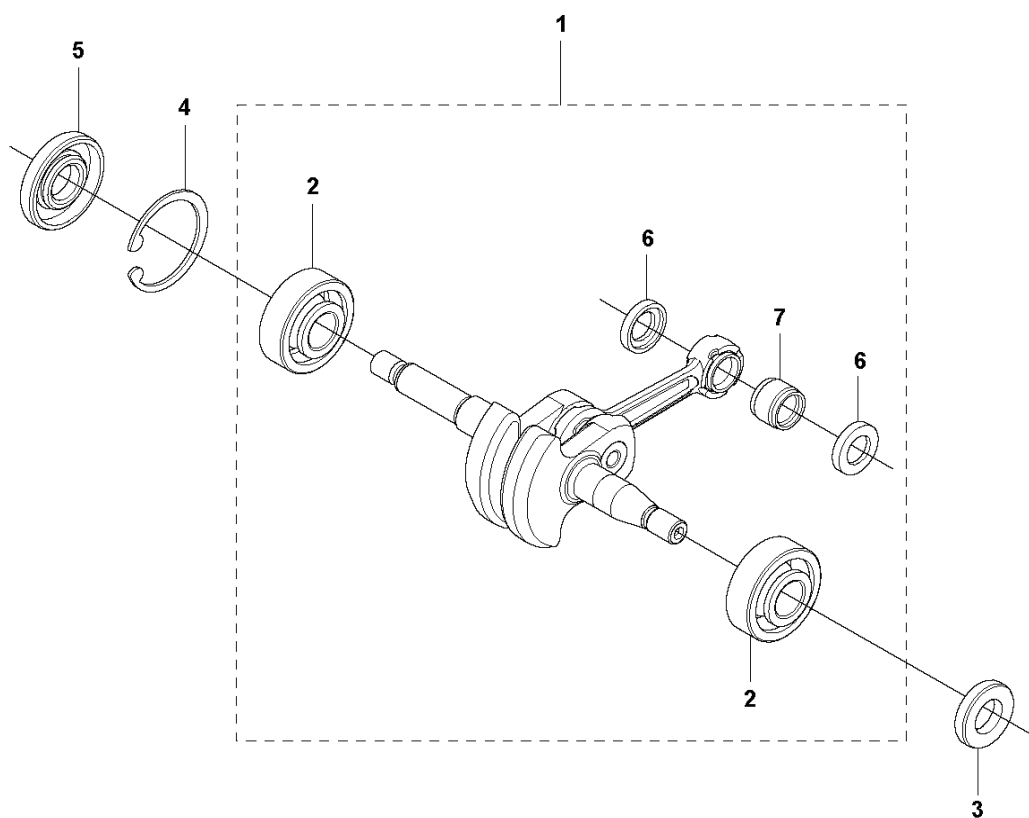

PXM_SPAREPARTCATALOG
CHAIN SAWS: HUSQVARNA T435

Spare Parts List

SPARE PARTS LIST

CHAIN SAWS

HUSQVARNA T435

CHAIN SAWS

PXM_REF	PXM_PARTNO	PXM_DESCRIPTION	PXM_REMARK	QTY.
1	587349201	CLUTCH COVER ASSY		1
2	513637901	GEAR		1 1
3	513730701	SCREW		1 1
4	513701401	NUT		1 1
5	522643301	PLATE		1 1
6	516827201	SCREW		5 1
7	522643201	SPRING		1 1
8	513759001	SCREW		1 1
9	513759701	SPACER		1 1
10	513760301	SPACER		1 1
11	513758801	SPRING		1 1
12	521025401	WASHER		1 1
13	514183901	NUT		1 1
14	527752201	WEIGHT		1 1
15	516988401	SPRING		1 1
16	522015701	GUARD		1 1
17	513807301	ROLLER		1 1
18	513806601	LEVER C		1 1
19	516825601	ARM		1 1
20	516826601	BRAKE SPRING		1 1
21	521075401	ROLLER		1 1
22	522015401	COVER	s/n up to – 201222301961	1 1
22	587349502	COVER LID	s/n from 201222301962	1 1
23	587349601	BRAKE BAND	s/n from 201222301962	1 1
24	523080601	PROTECTION		1 1
25	575960801	NUT		1
26	522635201	LABEL COVER		1

B T435
CLUTCH & OIL PUMP

CHAIN SAWS

PXM_REF	PXM_PARTNO	PXM_DESCRIPTION	PXM_REMARK	QTY.
1	521557401	CLUTCH ASSY		1
2	521557501	SPRING		3 1
3	512423401	PLATE		1
4	523082601	CLUTCH DRUM		1
5	514183301	BEARING		1 4
6	593825301	WORM GEAR		1 7
7	521586001	OIL PUMP		1
8	522005801	COVER		1
9	521792602	OUTLET PIPE ASSY		1
10	522643601	PIPE IN COMP		1
11	527672301	FILTER		1
12	527672101	PIPE.OIL FILTER		1 11
13	516950301	JOINT		1 11
14	521580001	FILTER		1 11
15	529251701	PIPE		1 11
16	516829401	SCREW		2
17	521516201	BOLT		1
18	505053301	WASHER		1

H T435
CRANKCASE

CHAIN SAWS

PXM_REF	PXM_PARTNO	PXM_DESCRIPTION	PXM_REMARK	QTY.
1	521799901	BOLT		1
2	522012001	PLATE		1
3	527665601	CASE		1
4	516738001	STUD BOLT		1

E T435
CRANK SHAFT

CHAIN SAWS

PXM_REF	PXM_PARTNO	PXM_DESCRIPTION	PXM_REMARK	QTY.
1	523340301	CRANKSHAFT		1
2	504121401	BEARING		2 1
3	522639101	SEAL		1
4	504121001	SNAP RING		1
5	522639201	SEAL		1
6	513752401	WASHER		2 1
7	576449601	NEEDLE BEARING		1 1