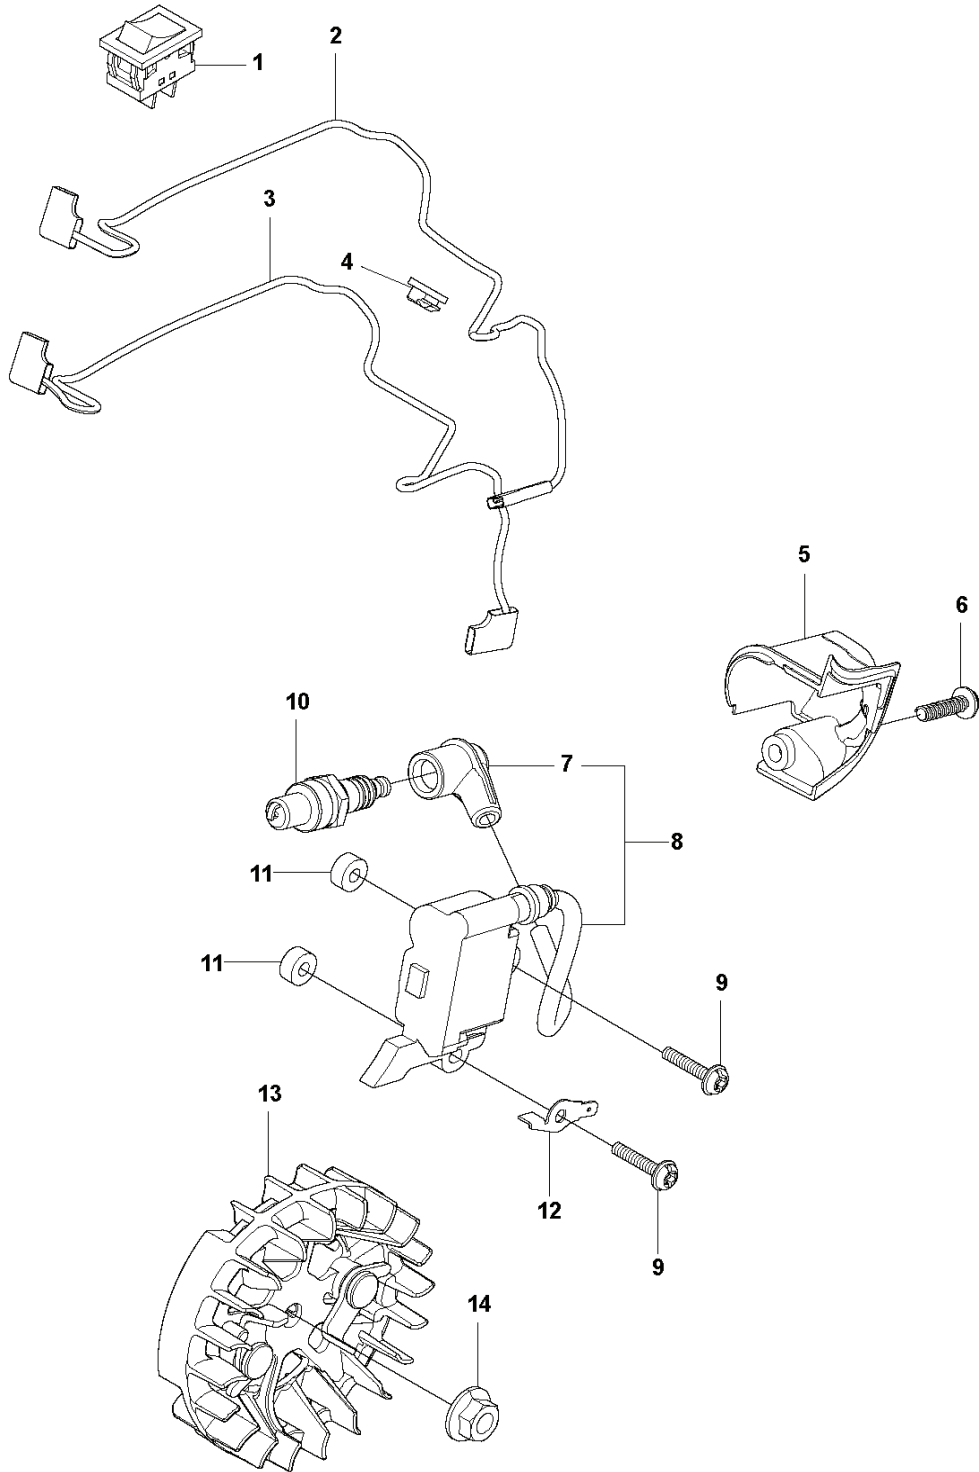

M T435
IGNITION SYSTEM

CHAIN SAWS

PXM_REF	PXM_PARTNO	PXM_DESCRIPTION	PXM_REMARK	QTY.
1	586246801	STOP SWITCH		1
2	522644501	CORD		1
3	522644601	CORD		1
4	522644301	GROMMET		1
5	585517902	COVER		1
6	521518101	SCREW		1
7	512444001	HUB CAP		1 8
8	584403701	IGNITION COIL ASSY		1
9	585702901	BOLT		2
10	514543001	PLUG		1
11	505043401	SPACER		2
12	522644401	TERMINAL		1
13	581972001	FLYWHEEL ASSY		1
14	504118001	NUT		1