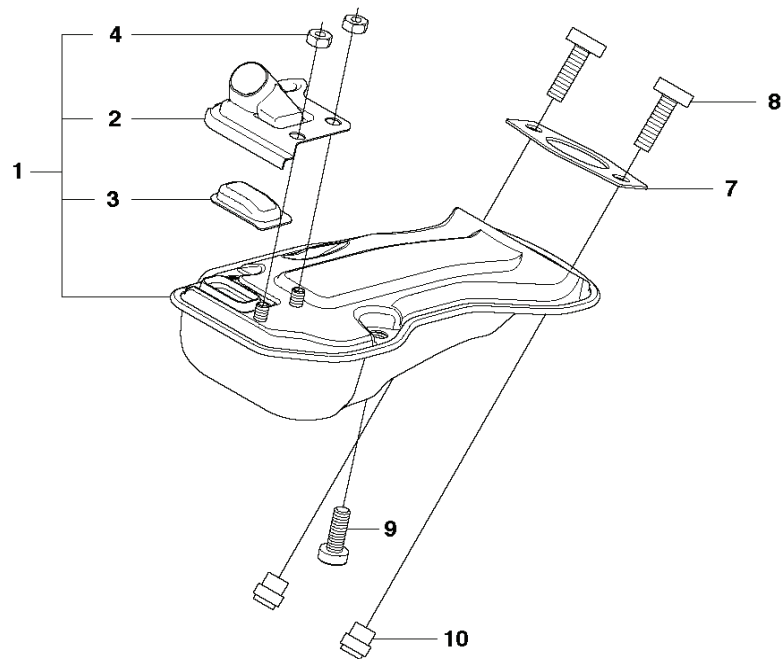

F T435
MUFFLER

CHAIN SAWS

PXM_REF	PXM_PARTNO	PXM_DESCRIPTION	PXM_REMARK	QTY.
1	577742001	MUFFLER ASSY		1
2	574381401	GUIDE		1 1
3	527682601	ARRESTER		1 1
4	510485801	NUT		2 1
5	522004501	PIPE.EXHAUST		1
6	516808801	SCREW		1
7	521792001	GASKET		1
8	522638801	BOLT		2
9	521516201	BOLT		2
10	516960901	NUT		2