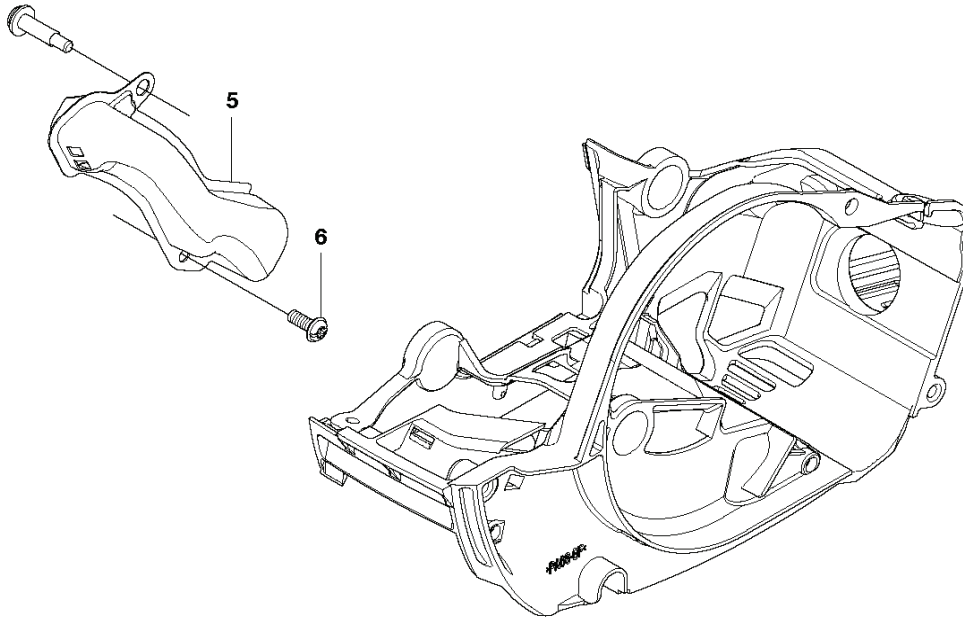

F T435
MUFFLER

CHAIN SAWS

PXM_REF	PXM_PARTNO	PXM_DESCRIPTION	PXM_REMARK	QTY.
1	577742001	MUFFLER ASSY		1
2	574381401	GUIDE		1 1
3	527682601	ARRESTER		1 1
4	510485801	NUT		2 1
5	522004501	PIPE.EXHAUST		1
6	516808801	SCREW		1
7	521792001	GASKET		1
8	522638801	BOLT		2
9	521516201	BOLT		2
10	516960901	NUT		2