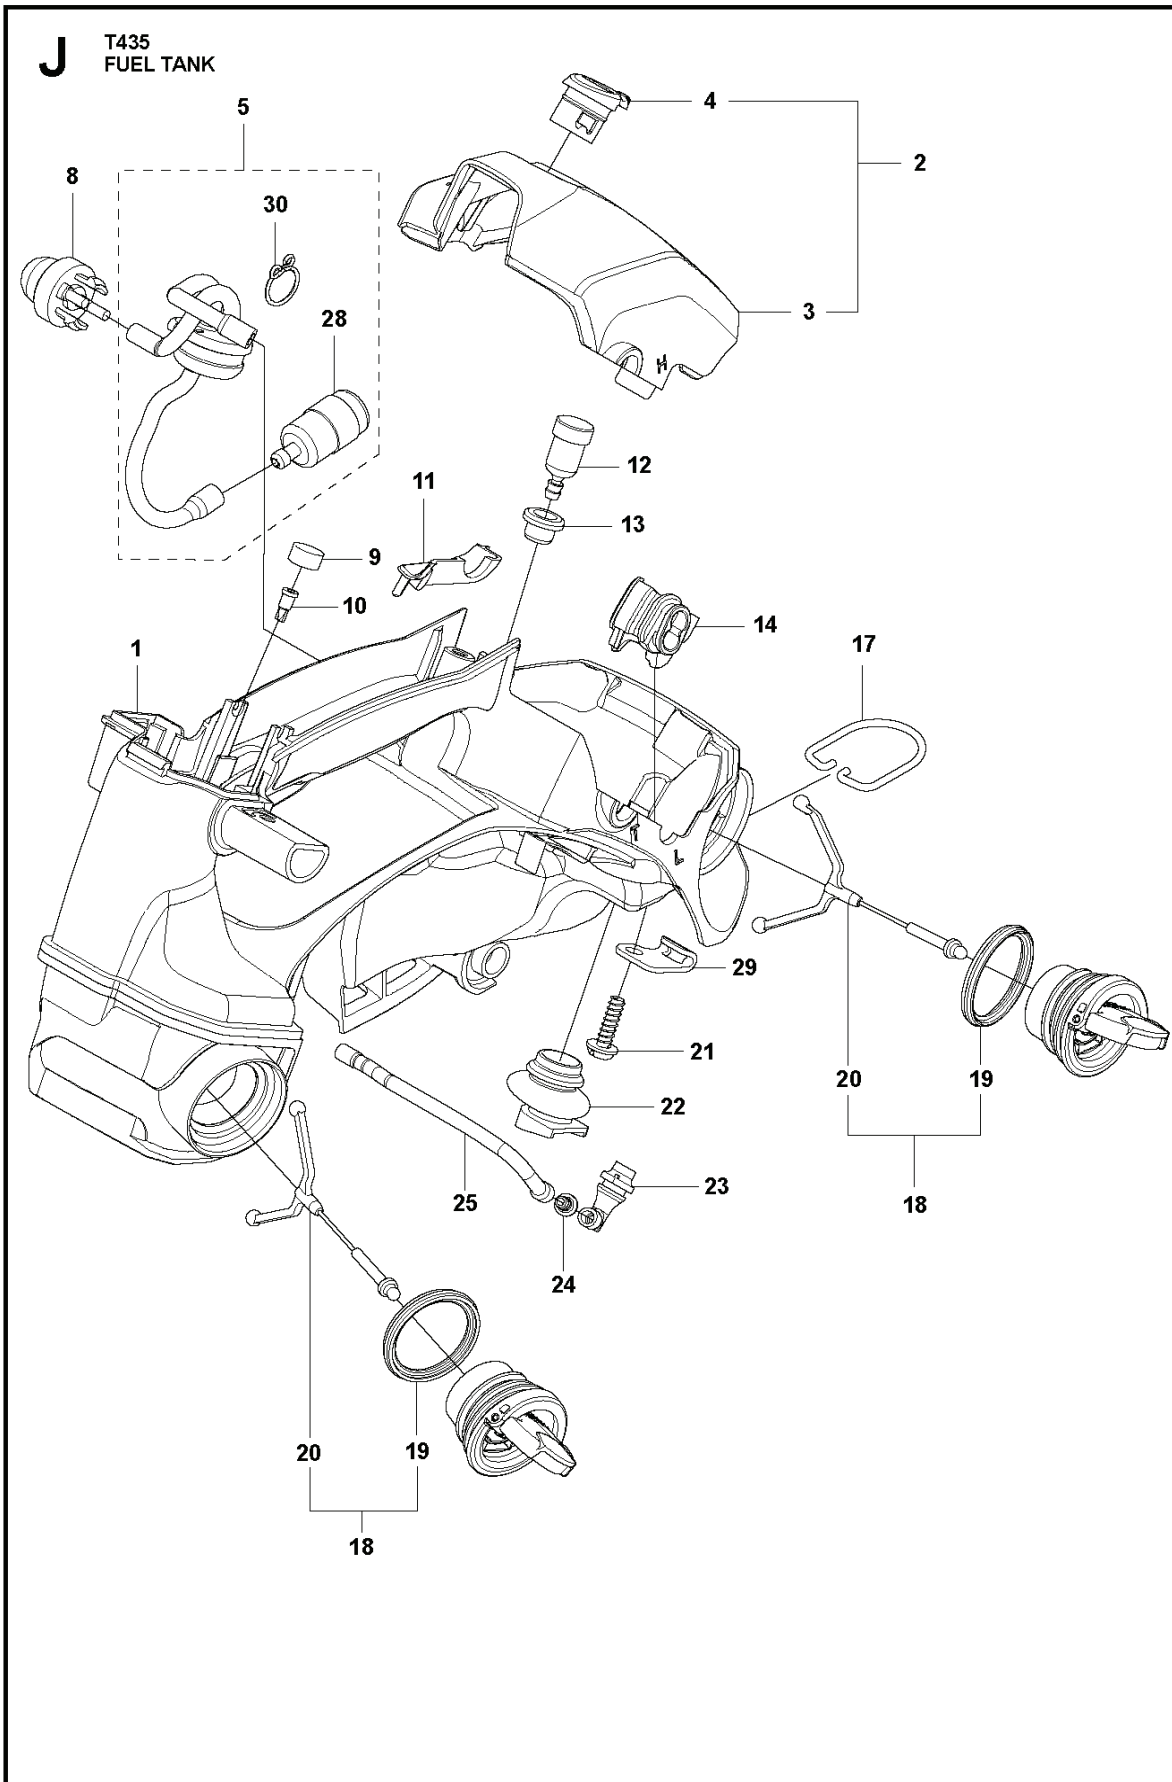

CHAIN SAWS

PXM_REF	PXM_PARTNO	PXM_DESCRIPTION	PXM_REMARK	QTY.
1	587495502	HANDLE		1
2	522017701	COVER		1
3	522017801	COVER		1 2
4	522017901	KNOB		1 2
5	522647602	PIPE ASSY	For EU only	1
5	579519203	FUEL HOSE ASSY	For US/CAN only	1
8	503936601	PURGE		1
9	516948101	SEAL		1
10	516961901	BREATHER		1
11	522017601	BRACKET		1
12	513751501	BREATHER		1
13	514201402	GROMMET		1
14	579606501	GUIDE		1
17	522019401	EYELET		1
18	577878603	TANK CAP ASSY		2
19	589241301	GASKET		2 18
20	503578901	HOLDER		2 18
21	521518001	SCREW		1
22	522647101	PIPE.AIR		1
23	522647802	PIPE		1
24	516950301	JOINT		1
25	595526906	FUEL HOSE		1
28	575960701	FILTER		1 5
29	522019301	PLATE EYELET		1
30	506707001	CLIP		1 5