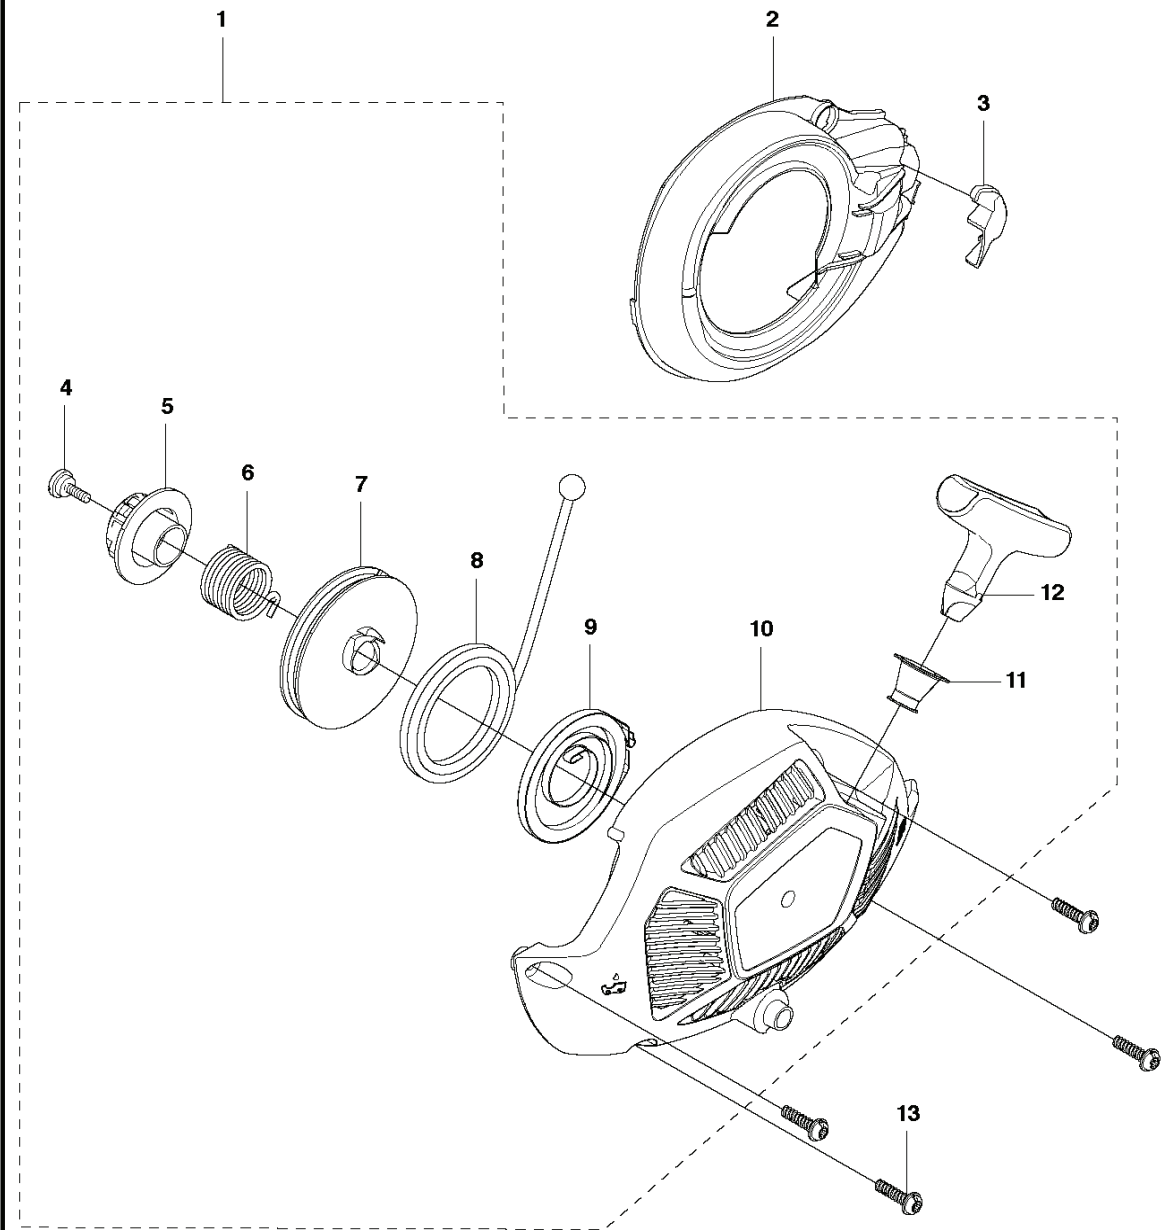

N T435
STARTER

CHAIN SAWS

PXM_REF	PXM_PARTNO	PXM_DESCRIPTION	PXM_REMARK	QTY.
1	522012501	STARTER ASSY		1
2	527673601	COVER		1
3	527673801	GUIDE		1
4	515367101	SCREW		1 1
5	522645401	CAM		1 1
6	522645301	SPRING		1 1
7	522645001	REEL		1 1
8	522645101	ROPE		1 1
9	522644901	SPRING_ASSY		1 1
10	522012601	STARTER HOUSING		1 1
11	576423101	GUIDE		1 1
12	537232501	STARTER HANDLE		1 1
13	521518101	SCREW		4
14	575868901	DECAL		1