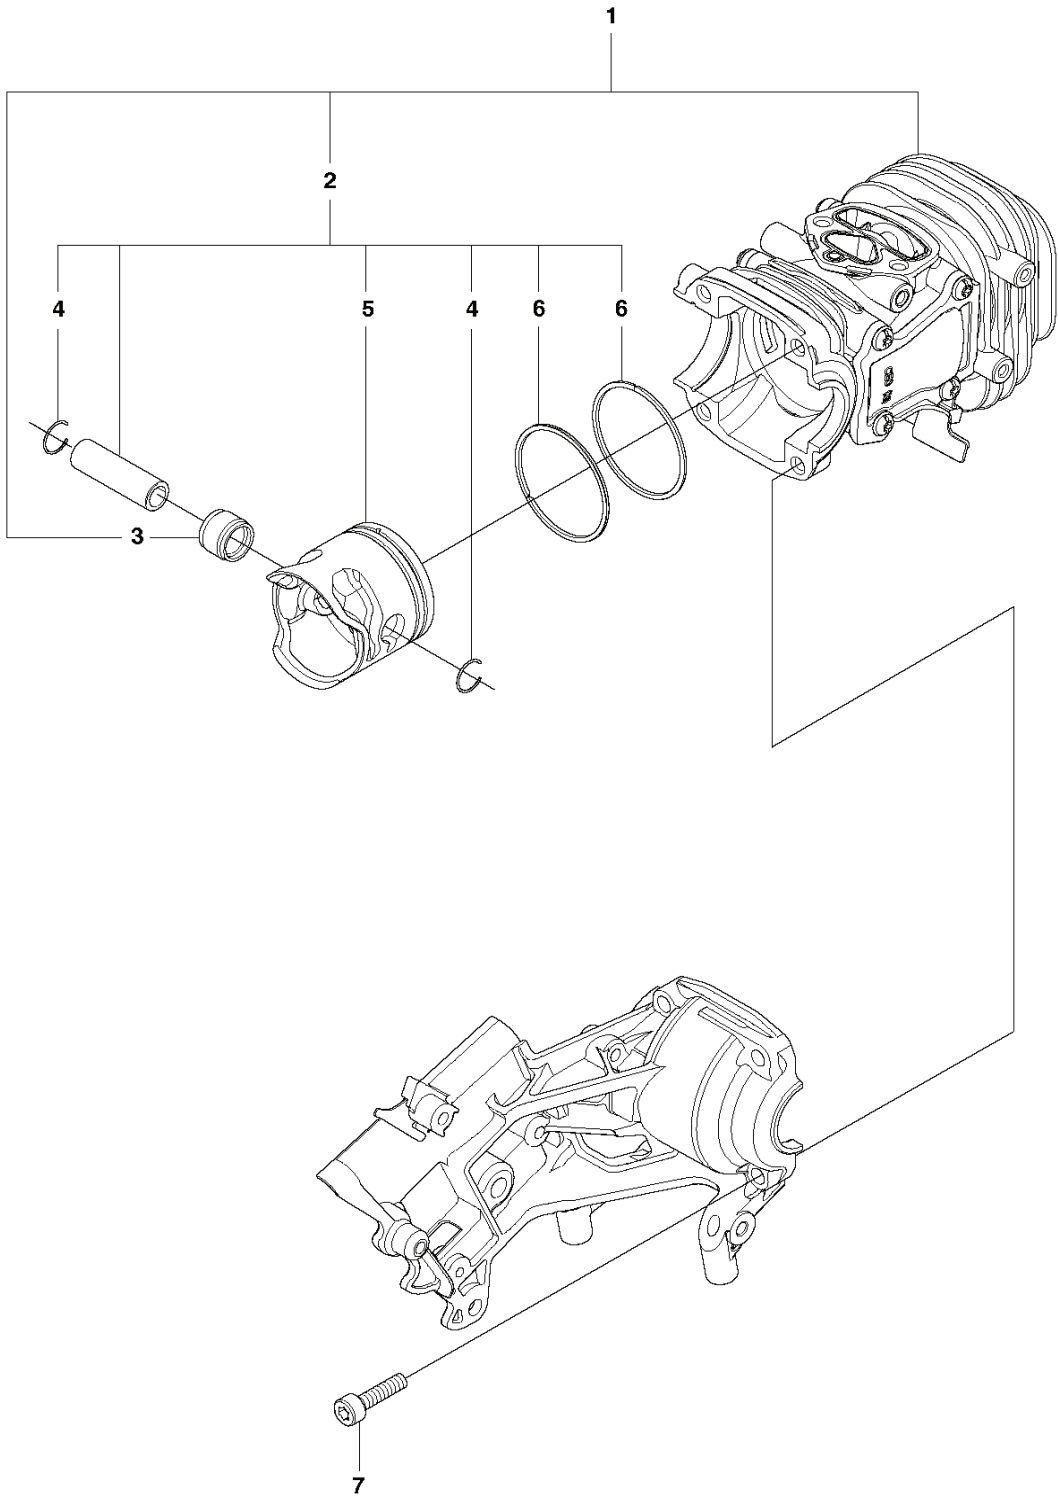

D T435
CYLINDER & PISTON

CHAIN SAWS

PXM_REF	PXM_PARTNO	PXM_DESCRIPTION	PXM_REMARK	QTY.
1	523084301	CYLINDER		1
2	523084201	PISTON		1 1
3	576449601	NEEDLE BEARING		1 1
4	516283001	RING		2 2.1
5	522642501	PISTON		1 2.1
6	522642601	PISTON RING		2 2.1
7	504114301	SCREW		4