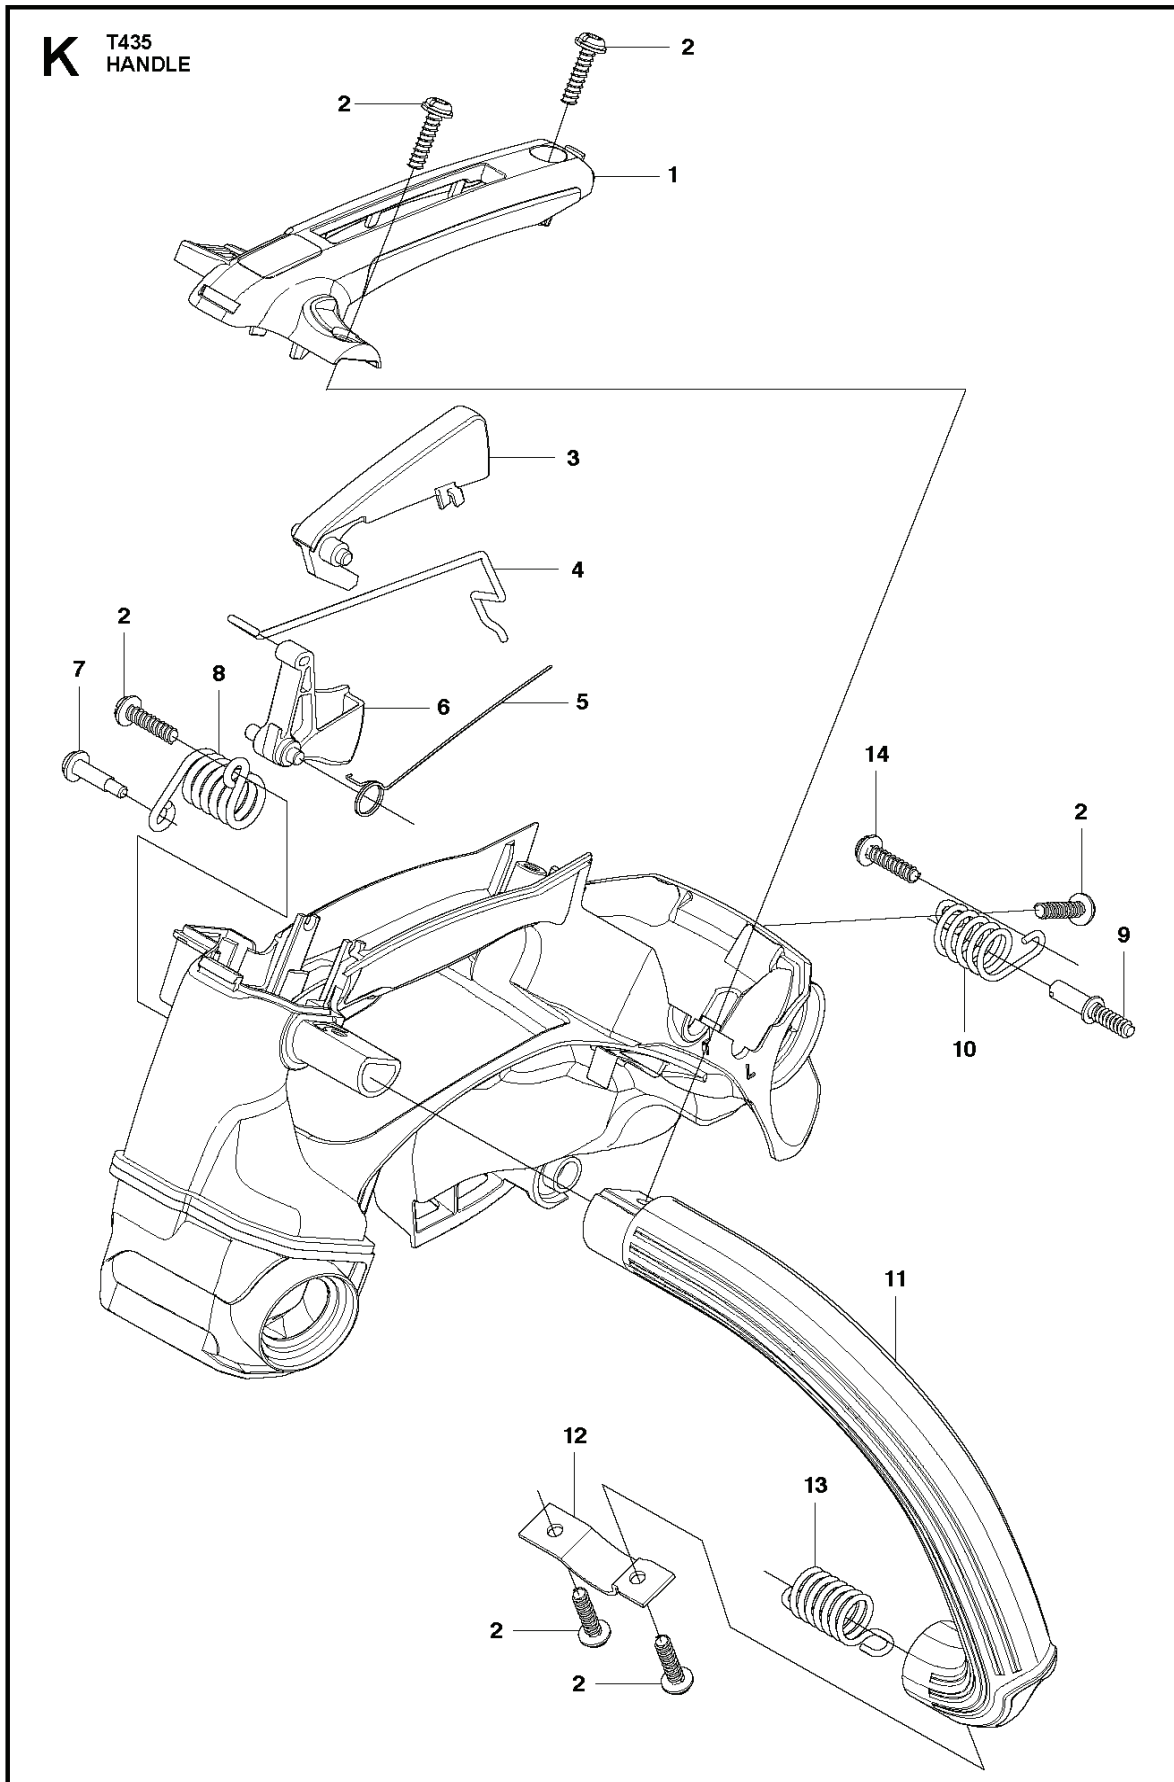

CHAIN SAWS

PXM_REF	PXM_PARTNO	PXM_DESCRIPTION	PXM_REMARK	QTY.
1	522017401	COVER		1
2	521518101	SCREW		6
3	522017001	ARM		1
4	522646601	ROD.TH		1
5	521078901	SPRING		1
6	522017101	LEVER.TH		1
7	522638601	SCREW		1
8	522642201	SPRING.FRONT		1
9	513727801	BOLT		1
10	522642401	SPRING.PTO		1
11	522019101	L HANDLE		1
12	521557201	BAND		1
13	522642301	DAMPER		1
14	521518001	SCREW		1