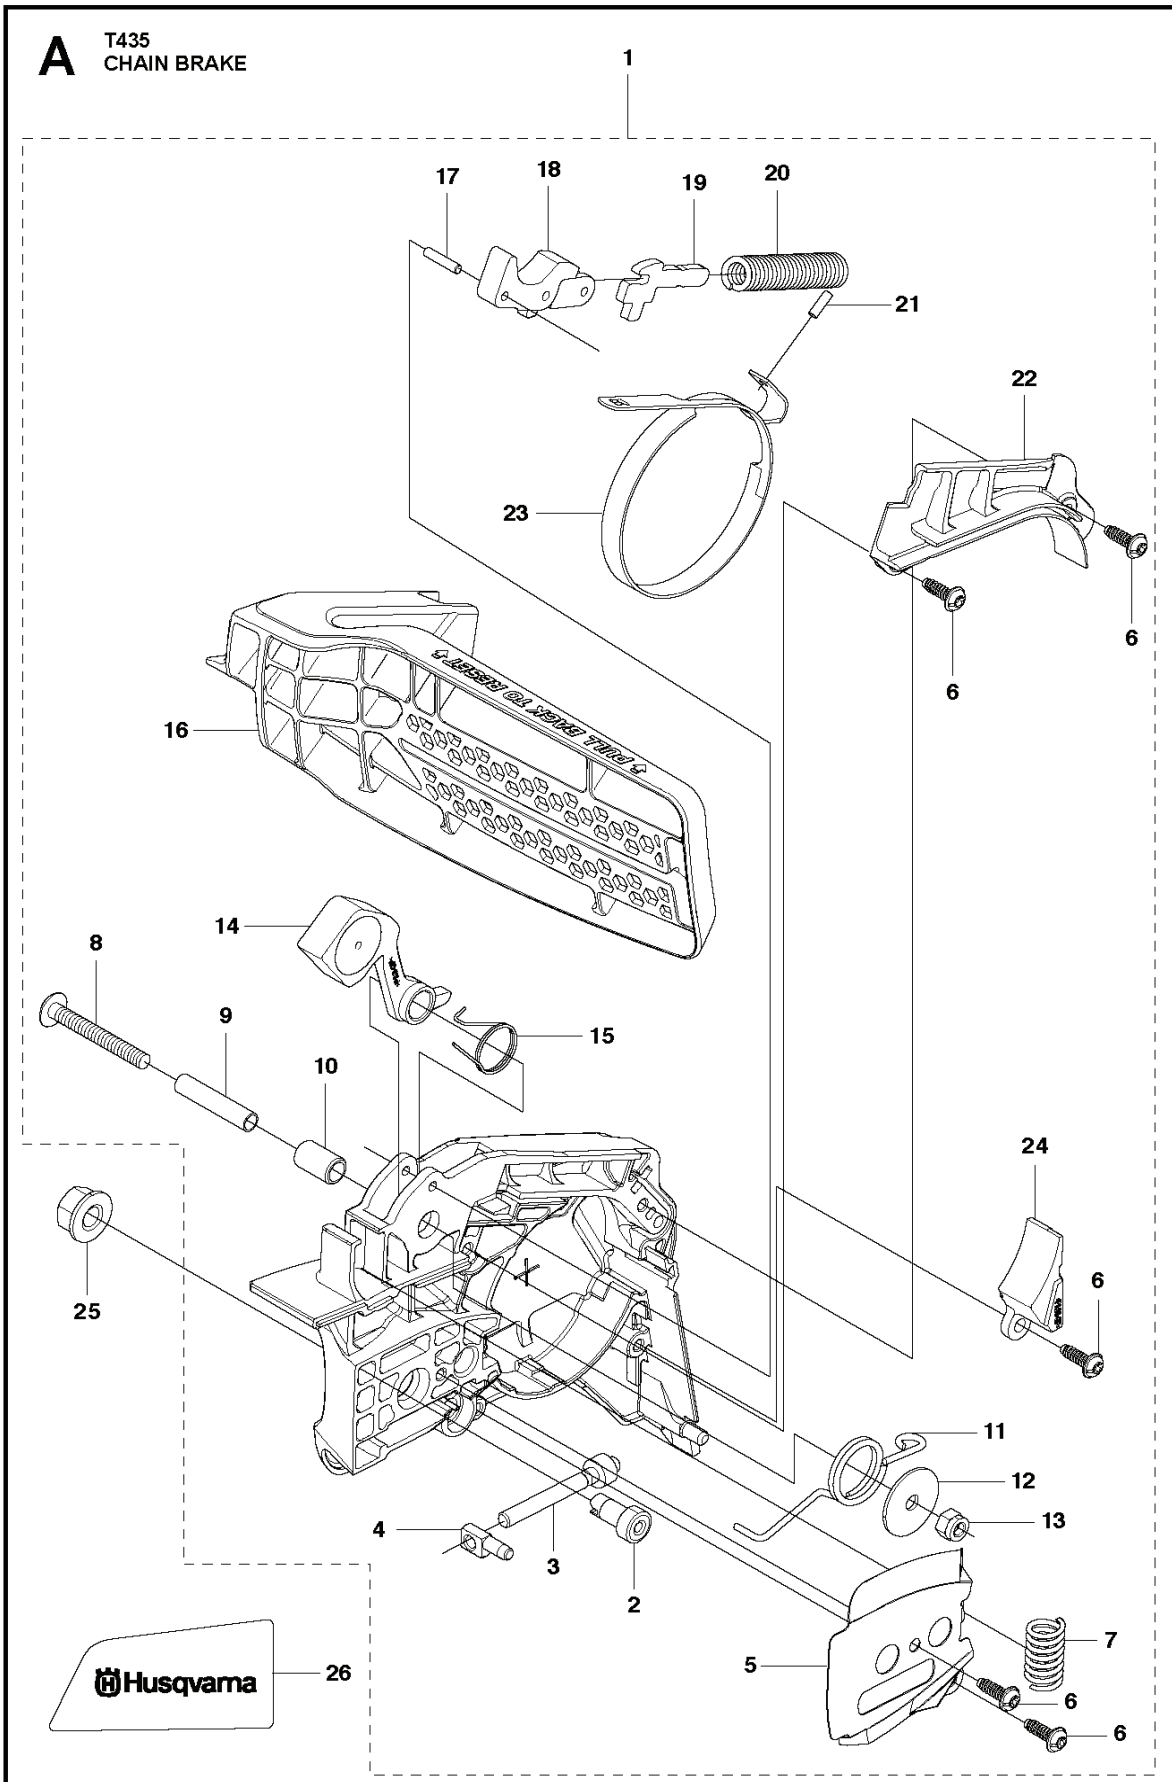

PXM_SPAREPARTCATALOG
CHAIN SAWS: HUSQVARNA T435

Spare Parts List

SPARE PARTS LIST

CHAIN SAWS

HUSQVARNA T435

CHAIN SAWS

PXM_REF	PXM_PARTNO	PXM_DESCRIPTION	PXM_REMARK	QTY.
1	587349201	CLUTCH COVER ASSY		1
2	513637901	GEAR		1 1
3	513730701	SCREW		1 1
4	513701401	NUT		1 1
5	522643301	PLATE		1 1
6	516827201	SCREW		5 1
7	522643201	SPRING		1 1
8	513759001	SCREW		1 1
9	513759701	SPACER		1 1
10	513760301	SPACER		1 1
11	513758801	SPRING		1 1
12	521025401	WASHER		1 1
13	514183901	NUT		1 1
14	527752201	WEIGHT		1 1
15	516988401	SPRING		1 1
16	522015701	GUARD		1 1
17	513807301	ROLLER		1 1
18	513806601	LEVER C		1 1
19	516825601	ARM		1 1
20	516826601	BRAKE SPRING		1 1
21	521075401	ROLLER		1 1
22	522015401	COVER	s/n up to – 201222301961	1 1
22	587349502	COVER LID	s/n from 201222301962	1 1
23	587349601	BRAKE BAND	s/n from 201222301962	1 1
24	523080601	PROTECTION		1 1
25	575960801	NUT		1
26	522635201	LABEL COVER		1

B T435
CLUTCH & OIL PUMP

CHAIN SAWS

PXM_REF	PXM_PARTNO	PXM_DESCRIPTION	PXM_REMARK	QTY.
1	521557401	CLUTCH ASSY		1
2	521557501	SPRING		3 1
3	512423401	PLATE		1
4	523082601	CLUTCH DRUM		1
5	514183301	BEARING		1 4
6	593825301	WORM GEAR		1 7
7	521586001	OIL PUMP		1
8	522005801	COVER		1
9	521792602	OUTLET PIPE ASSY		1
10	522643601	PIPE IN COMP		1
11	527672301	FILTER		1
12	527672101	PIPE.OIL FILTER		1 11
13	516950301	JOINT		1 11
14	521580001	FILTER		1 11
15	529251701	PIPE		1 11
16	516829401	SCREW		2
17	521516201	BOLT		1
18	505053301	WASHER		1

H T435
CRANKCASE

CHAIN SAWS

PXM_REF	PXM_PARTNO	PXM_DESCRIPTION	PXM_REMARK	QTY.
1	521799901	BOLT		1
2	522012001	PLATE		1
3	527665601	CASE		1
4	516738001	STUD BOLT		1

E T435
CRANK SHAFT

CHAIN SAWS

PXM_REF	PXM_PARTNO	PXM_DESCRIPTION	PXM_REMARK	QTY.
1	523340301	CRANKSHAFT		1
2	504121401	BEARING		2 1
3	522639101	SEAL		1
4	504121001	SNAP RING		1
5	522639201	SEAL		1
6	513752401	WASHER		2 1
7	576449601	NEEDLE BEARING		1 1