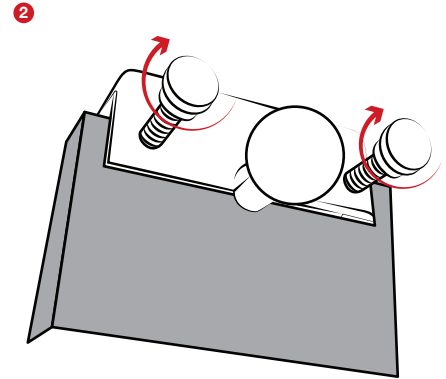

rammount.com
1.800.497.7479
support@rammount.com

RAM® Glare Shield & Window Clamp

Parts Index

* not to scale

x 1

x 2
1/4"-20 x 1 1/4"

x 2

x 1