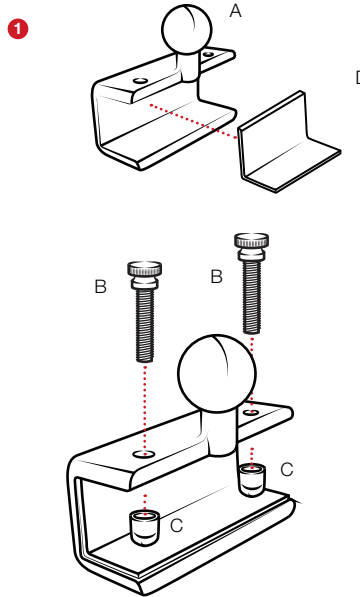

rammount.com
1.800.497.7479
support@rammount.com

RAM® Glare Shield & Window Clamp

Parts Index

* not to scale

x 1

x 2
1/4"-20 x 1 1/4"

x 2

x 1