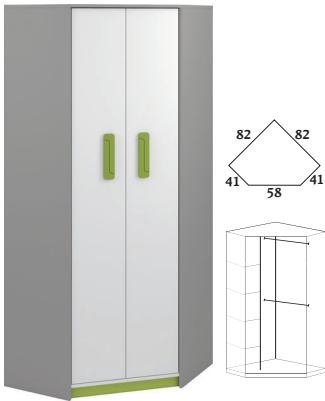

**INSET COLOUR
AT CHOICE**

| 01
f 199 ⇨ 82 ⇨ 82

| 02
f 199 ⇨ 80 ⇨ 52

| 03
f 199 ⇨ 80 ⇨ 41

| 05
f 199 ⇨ 50 ⇨ 41

| 06
f 199 ⇨ 50 ⇨ 41

| 07
f 140 ⇨ 92 ⇨ 41

| 09
f 94 ⇨ 138 ⇨ 41

| 10
f 94 ⇨ 92 ⇨ 41

| 11
f 91 ⇨ 120 ⇨ 52

| 13
f 40 ⇨ 40 ⇨ 41

The IQ12 do not include
the mattress.

| 12
f 66 ⇨ 94 ⇨ 203

| 15
f 15 ⇨ 92 ⇨ 20

| 16
f 27 ⇨ 27 ⇨ 20

Increased loading capacity of
the drawer thanks to the special
reinforcement of the bottom.

Assembly of the body
Functional RIGHT-LEFT.