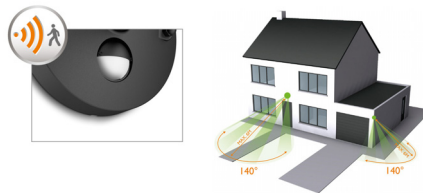

Motion sensor

A motion sensor is included to welcome you when you return home or let you know when someone's on their way.

154793016

Specifications

Design and finishing

- Material: aluminium, synthetics
- Color: black

Extra feature/accessory incl.

- Motion sensor
- Weatherproof
- 5 years warranty on the LED module

Product dimensions & weight

- Height: 26 cm
- Length: 17.4 cm
- Width: 22.8 cm
- Net weight: 0.690 kg

Technical specifications

- Mains power: Range 220 V - 240 V, 50-60 Hz
- Bulb technology: LED, 230 V
- Number of bulbs: 1
- Wattage bulb included: 4.5 W
- Light color: warm white
- Lamp lifetime up to: 15,000 hrs
- Total lumen output fixture: 430 lm
- Fixture dimmable: No
- LED
- IP code: IP44, protection against objects bigger than 1 mm, protection from splashed water
- Class of protection: I - earthed
- Light source equivalent to traditional bulb of: 37 W

Service

- Warranty: 2 year(s)

Packaging dimensions & weight

- Height: 27.8 cm
- Length: 23.8 cm
- Width: 18.3 cm
- Weight: 0.895 kg

Miscellaneous

- Especially designed for: Garden & Patio
- Style: Heritage
- Type: Wall light

Issue date 2015-09-07

Version: 2.1.1

12 NC: 9150 045 65501
EAN: 87 18696 12241 9

© 2015 Koninklijke Philips N.V.
All Rights reserved.

Specifications are subject to change without notice.
Trademarks are the property of Koninklijke Philips N.V.
or their respective owners.

www.philips.com