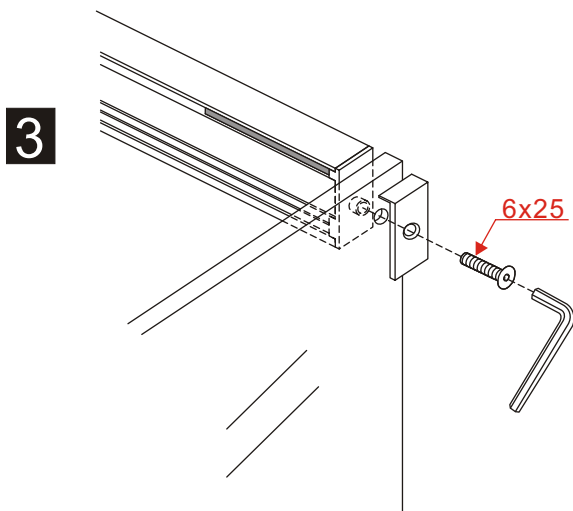

# INSTALLATION MANUAL

---

BL-LF702

---

**RoHS** **CE** **ISO9001:2000**

size	S1	S2
700X900	658	858
700X1000	658	958
700X1200	658	1158
700X1400	658	1358
800X900	758	858
800X1000	758	958
800X1200	758	1158
800X1400	758	1358
900X900	858	858
900X1000	858	958
900X1200	858	1158
900X1400	858	1358