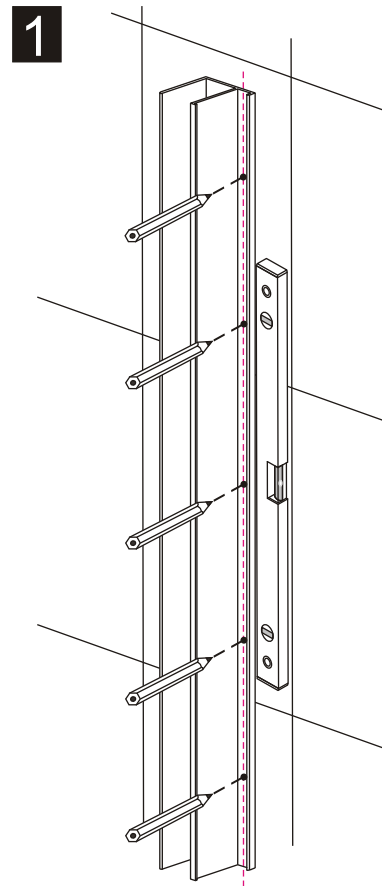

# INSTALLATION MANUAL

---

BL-LF702

---

**RoHS** **CE** **ISO9001:2000**

size	S1	S2
700X900	658	858
700X1000	658	958
700X1200	658	1158
700X1400	658	1358
800X900	758	858
800X1000	758	958
800X1200	758	1158
800X1400	758	1358
900X900	858	858
900X1000	858	958
900X1200	858	1158
900X1400	858	1358