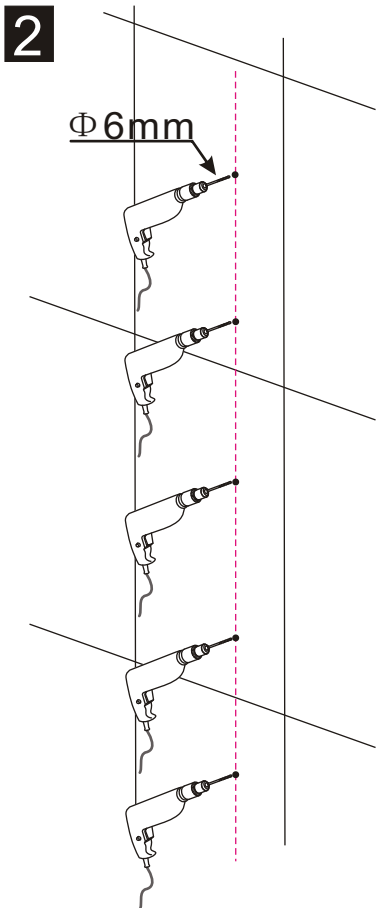

# INSTALLATION MANUAL

---

BL-LF702

---

**RoHS** **CE** **ISO9001:2000**

size	S1	S2
700X900	658	858
700X1000	658	958
700X1200	658	1158
700X1400	658	1358
800X900	758	858
800X1000	758	958
800X1200	758	1158
800X1400	758	1358
900X900	858	858
900X1000	858	958
900X1200	858	1158
900X1400	858	1358