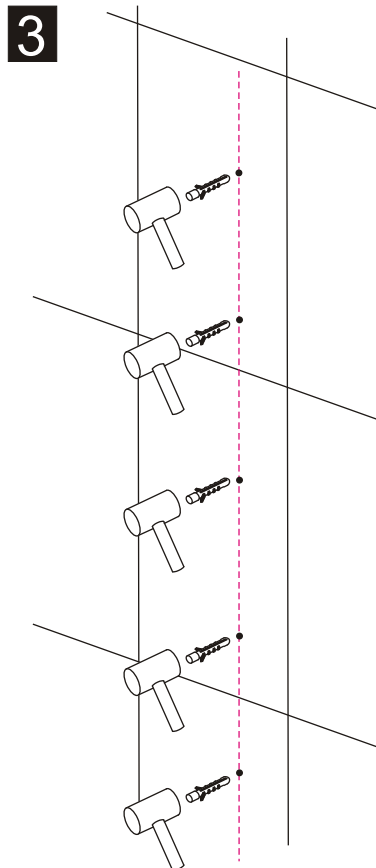

# INSTALLATION MANUAL

---

BL-LF702

---

**RoHS** **CE** **ISO9001:2000**

size	S1	S2
700X900	658	858
700X1000	658	958
700X1200	658	1158
700X1400	658	1358
800X900	758	858
800X1000	758	958
800X1200	758	1158
800X1400	758	1358
900X900	858	858
900X1000	858	958
900X1200	858	1158
900X1400	858	1358