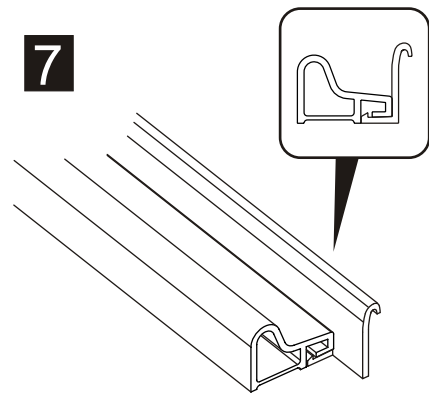

# INSTALLATION MANUAL

---

BL-LF702

---

**RoHS** **CE** **ISO9001:2000**

size	S1	S2
700X900	658	858
700X1000	658	958
700X1200	658	1158
700X1400	658	1358
800X900	758	858
800X1000	758	958
800X1200	758	1158
800X1400	758	1358
900X900	858	858
900X1000	858	958
900X1200	858	1158
900X1400	858	1358

1

2

3

4

5

6

7

8

9

10

11

12

13

14

1

2