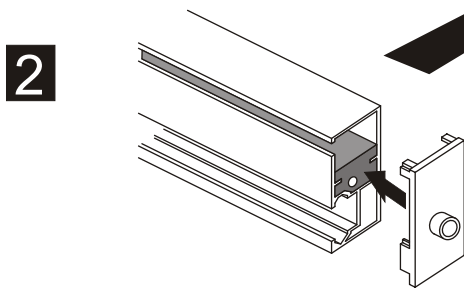

# INSTALLATION MANUAL

---

BL-LF702

---

**RoHS** **CE** **ISO9001:2000**

size	S1	S2
700X900	658	858
700X1000	658	958
700X1200	658	1158
700X1400	658	1358
800X900	758	858
800X1000	758	958
800X1200	758	1158
800X1400	758	1358
900X900	858	858
900X1000	858	958
900X1200	858	1158
900X1400	858	1358