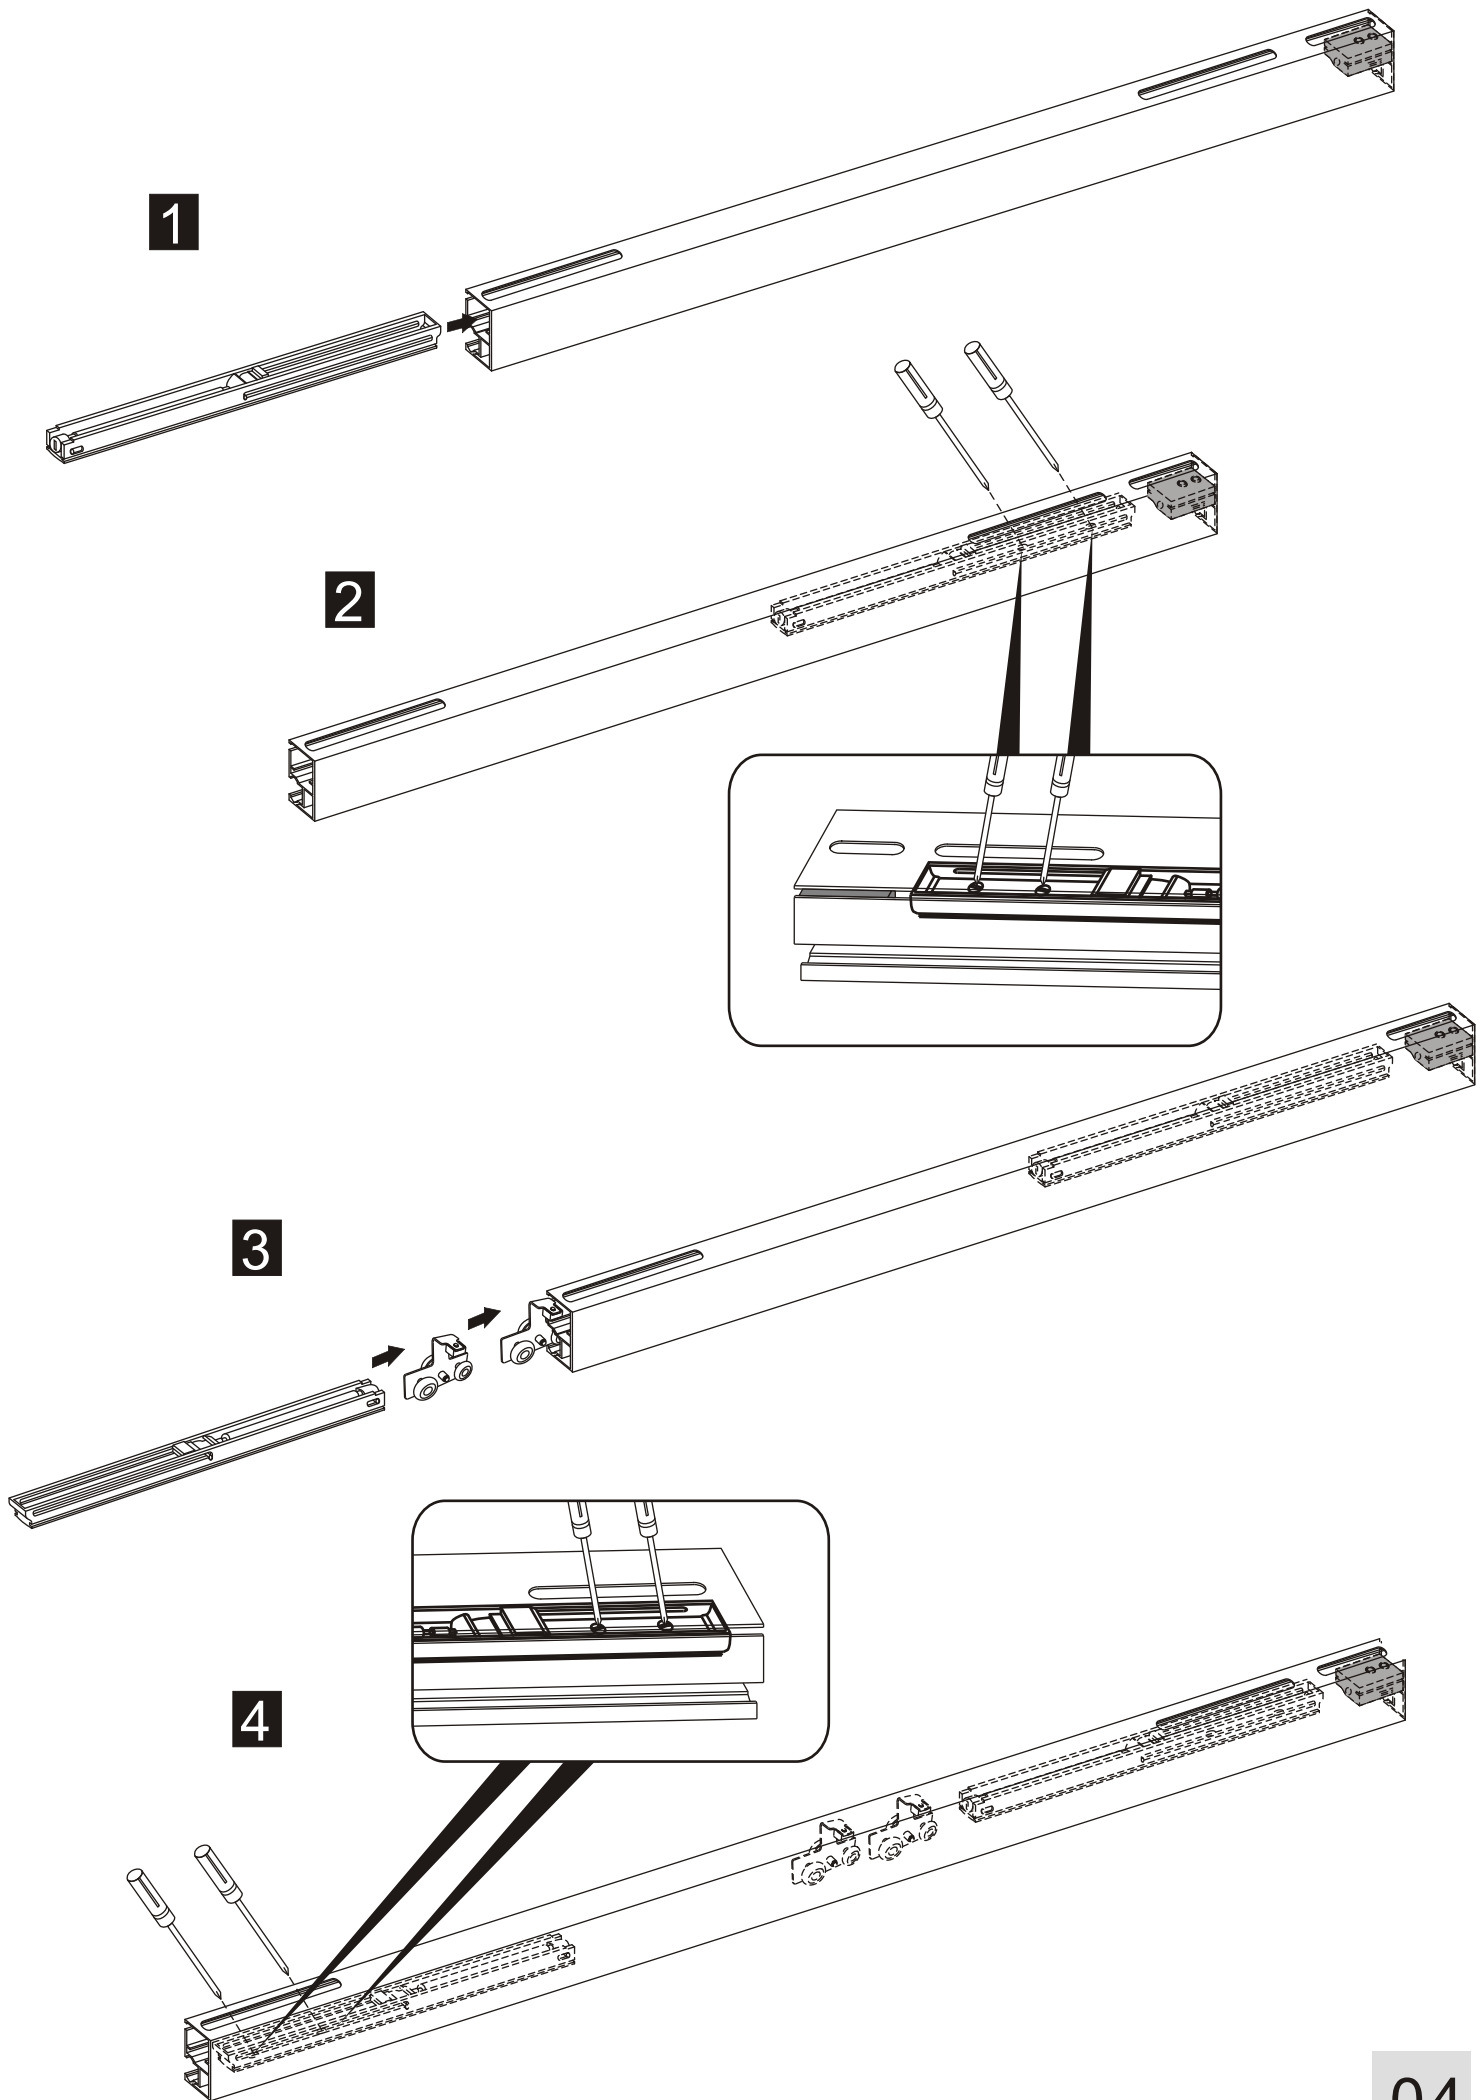

# INSTALLATION MANUAL

---

BL-LF702

---

**RoHS** **CE** **ISO9001:2000**

size	S1	S2
700X900	658	858
700X1000	658	958
700X1200	658	1158
700X1400	658	1358
800X900	758	858
800X1000	758	958
800X1200	758	1158
800X1400	758	1358
900X900	858	858
900X1000	858	958
900X1200	858	1158
900X1400	858	1358

1

2

3

4

5

6

7

8

9

10

11

12

13

14

1

2

1

2

3

4

5