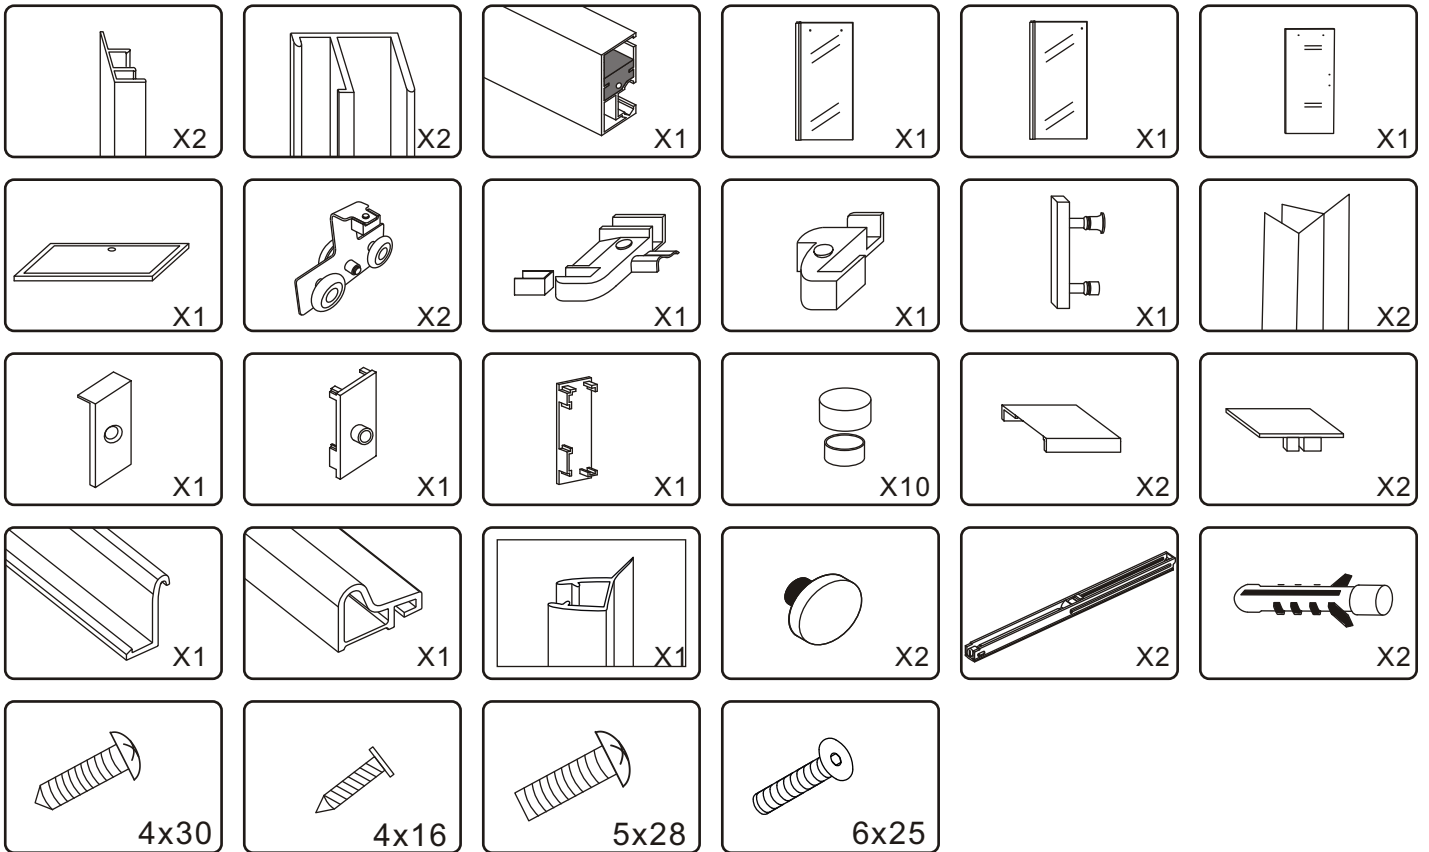

# INSTALLATION MANUAL

---

BL-LF702

---

**RoHS** **CE** **ISO9001:2000**

size	S1	S2
700X900	658	858
700X1000	658	958
700X1200	658	1158
700X1400	658	1358
800X900	758	858
800X1000	758	958
800X1200	758	1158
800X1400	758	1358
900X900	858	858
900X1000	858	958
900X1200	858	1158
900X1400	858	1358

1

2

3

4

5

6

7

8

1

2

3

4

5