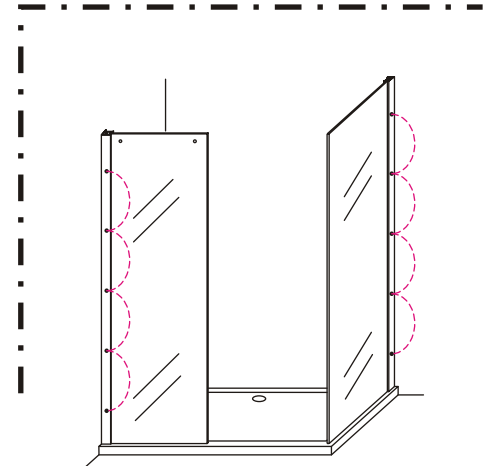

# INSTALLATION MANUAL

---

BL-LF702

---

**RoHS** **CE** **ISO9001:2000**

size	S1	S2
700X900	658	858
700X1000	658	958
700X1200	658	1158
700X1400	658	1358
800X900	758	858
800X1000	758	958
800X1200	758	1158
800X1400	758	1358
900X900	858	858
900X1000	858	958
900X1200	858	1158
900X1400	858	1358