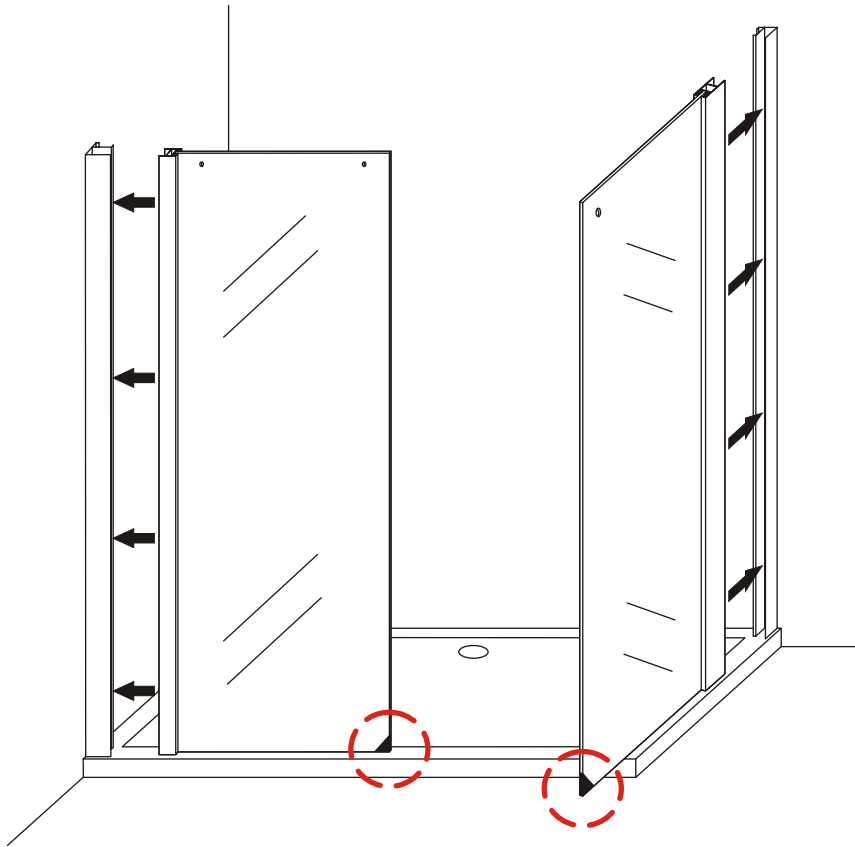

# INSTALLATION MANUAL

---

BL-LF702

---

**RoHS** **CE** **ISO9001:2000**

size	S1	S2
700X900	658	858
700X1000	658	958
700X1200	658	1158
700X1400	658	1358
800X900	758	858
800X1000	758	958
800X1200	758	1158
800X1400	758	1358
900X900	858	858
900X1000	858	958
900X1200	858	1158
900X1400	858	1358