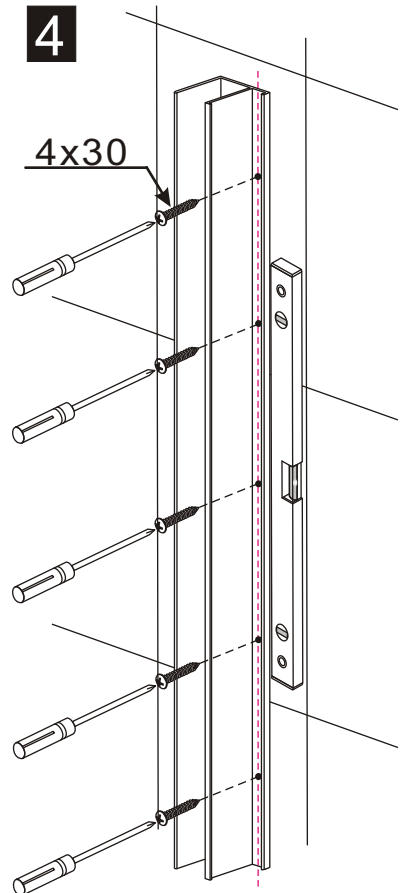

# INSTALLATION MANUAL

---

BL-LF702

---

**RoHS** **CE** **ISO9001:2000**

size	S1	S2
700X900	658	858
700X1000	658	958
700X1200	658	1158
700X1400	658	1358
800X900	758	858
800X1000	758	958
800X1200	758	1158
800X1400	758	1358
900X900	858	858
900X1000	858	958
900X1200	858	1158
900X1400	858	1358