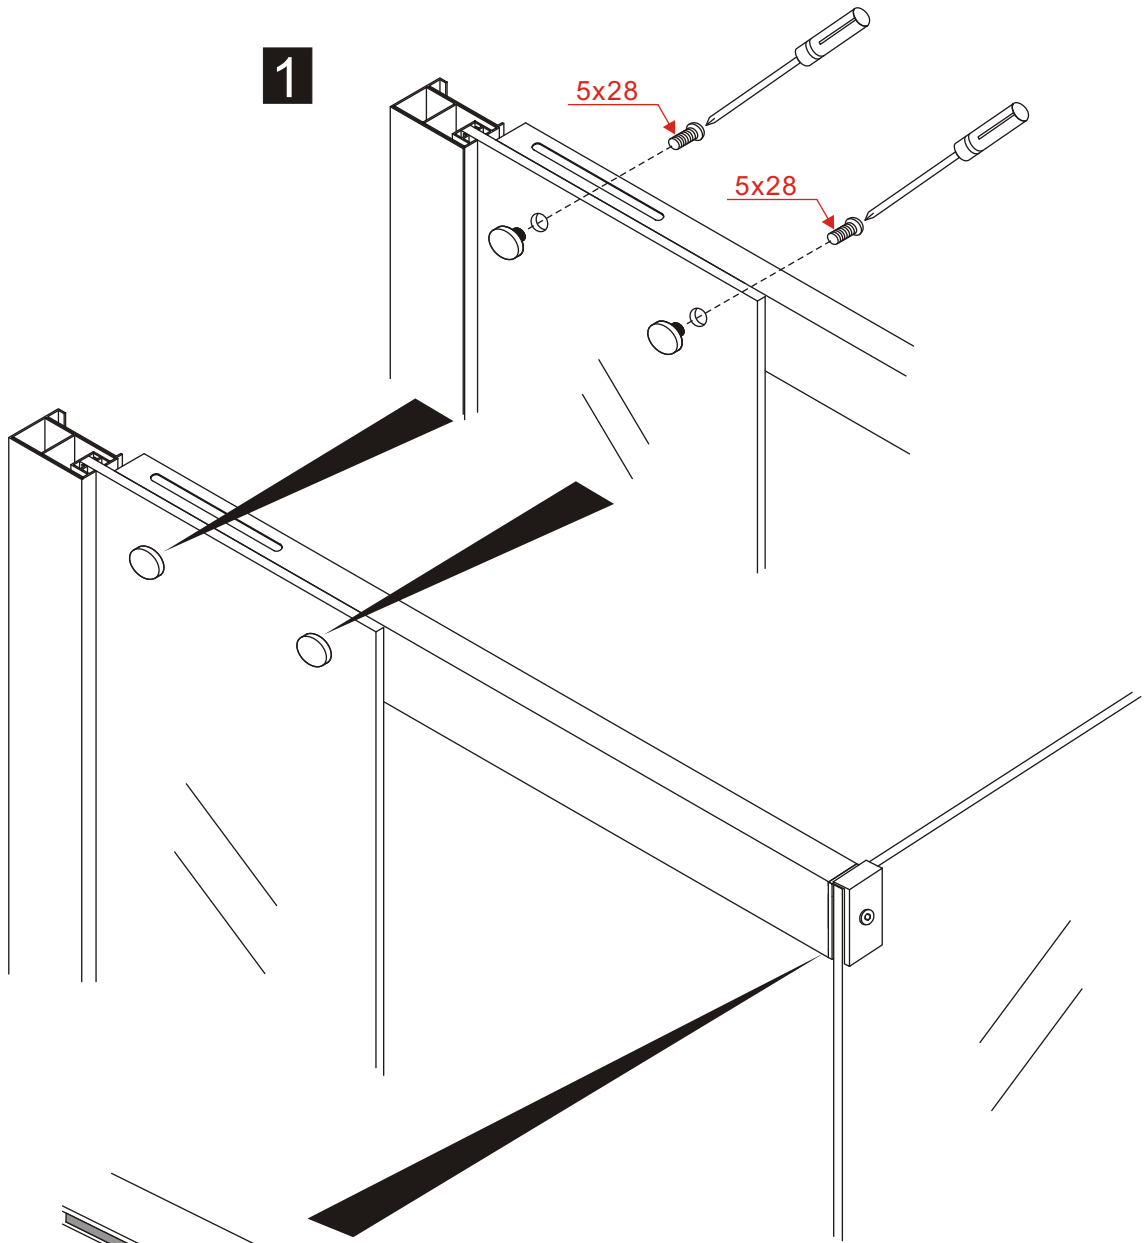

# INSTALLATION MANUAL

---

BL-LF702

---

**RoHS** **CE** **ISO9001:2000**

size	S1	S2
700X900	658	858
700X1000	658	958
700X1200	658	1158
700X1400	658	1358
800X900	758	858
800X1000	758	958
800X1200	758	1158
800X1400	758	1358
900X900	858	858
900X1000	858	958
900X1200	858	1158
900X1400	858	1358

1

2

3

4

5

6

7

8

9

10

11

12

13

14

1

2

1

2

3

4

5