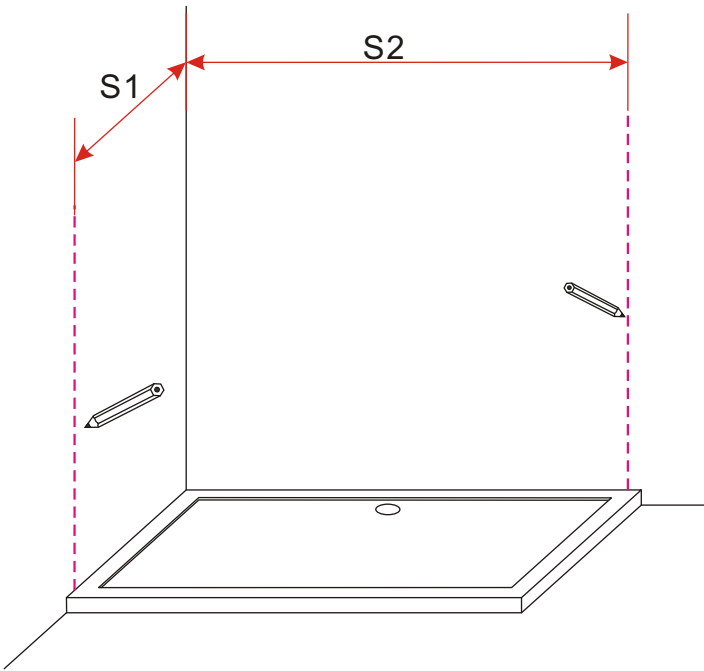

# INSTALLATION MANUAL

---

BL-LF702

---

**RoHS** **CE** **ISO9001:2000**

size	S1	S2
700X900	658	858
700X1000	658	958
700X1200	658	1158
700X1400	658	1358
800X900	758	858
800X1000	758	958
800X1200	758	1158
800X1400	758	1358
900X900	858	858
900X1000	858	958
900X1200	858	1158
900X1400	858	1358