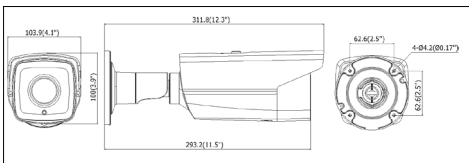

Dimensions

Available models

DS-2CD4A25FWD-IZ, DS-2CD4A25FWD-IZS,
DS-2CD4A25FWD-IZH, DS-2CD4A25FWD-IZHS

- -S: 1-ch audio I/O,
  1-ch alarm I/O ,
  1-ch RS-485 interface
- -H: Smart Heater

DS-2CD4A25FWD-IZ(H)(S)	
Camera	
Image sensor	1/2.8" Progressive Scan CMOS
Min. illumination	0.01 Lux @(F1.2,AGC ON), 0 Lux with IR
Shutter time	1s - 1/100,000s
Slow shutter	Yes
Lens	2.8-12mm @ F1.4 Motorized VF lens 8-32mm @ F1.4 Motorized VF lens optional
Auto iris	DC drive
Day & night	IR cut filter with auto switch
Digital noise reduction	3D DNR
Wide dynamic range	120dB
Compression standard	
Video compression	H.264/ MJPEG
H.264 codec profile	Baseline Profile / Main Profile / High Profile
Video bit rate	32 Kbps - 16 Mbps
Audio compression	G.711/G.722.1/G.726/MP2L2
Audio bit rate	64Kbps(G.711) / 16Kbps(G.722.1) / 16Kbps(G.726) / 32-128Kbps(MP2L2)
Image	
Max. resolution	1920 × 1080
Frame rate	50Hz: 50fps(1920 × 1080) / (1280 × 960) / (1280 × 720) 60Hz: 60fps(1920 × 1080) / (1280 × 960) / (1280 × 720)
3rd stream	Independent with Main Stream and Sub Stream, up to 50Hz: 25fps(1920 × 1080) 60Hz: 30fps(1920 × 1080)
Image settings	Rotate mode, saturation, brightness, contrast, grayscale adjustable through client software or web browser
BLC	Support, zone optional
Defog	Support
Day / Night Switch	Auto/Schedule/Triggered by Alarm In
Picture overlay	128x128 24bit BMP format overlay, zone optional
ROI	Support
Network	
Network storage	Micro SD/SDHC/SDXC card with ANR (up to 64G), NAS (Support NFS, SMB/CIFS)
Alarm trigger	Line crossing detection, intrusion detection, scene change detection, audio exception detection, motion detection, dynamic analysis, tampering alarm, network disconnect, IP address conflict, Storage exception
Protocols	TCP/IP, ICMP, HTTP, HTTPS, FTP, DHCP, DNS, DDNS, RTP, RTSP, RTCP, PPPoE, NTP, UPnP, SMTP, SNMP, IGMP, 802.1X, QoS, IPv6, Bonjour
Security	One-key recovery, flash-prevention, three streams, heartbeat, mirror, password protection, video mask, Watermark, IP address filtering, Anonymous access
System compatibility	ONVIF, PSIA, CGI, ISAPI
General	
Operating conditions	-30 °C - 60 °C Humidity 95% or less (non-condensing) -H: -40 °C - 60 °C
Power supply	12 V DC ± 10%, PoE (802.3af)
Power consumption	11W MAX -H:13W MAX
IR range	Up to 50m (2.8-12mm) /100m (8-32mm)
Ingress protection	IP67
Dimensions	100×103.9×311.8 mm
Weight	1850g

* -S* series support 1-ch audio in/out interface, 1-ch alarm in/out interface and 1-ch RS-485 interface