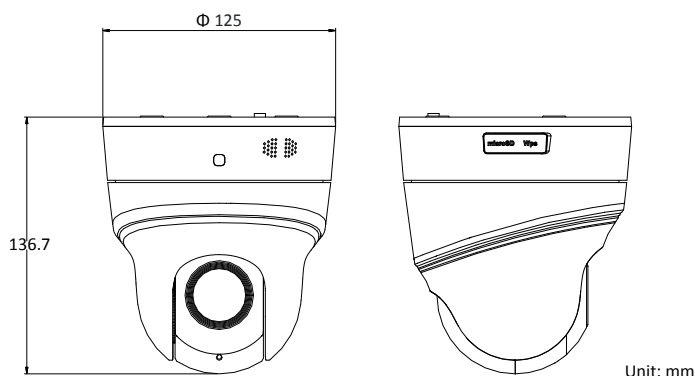

Order Model

DS-2DE2204IW-DE3/W, 12 VDC & PoE+ (802.3at, class4)

Dimensions