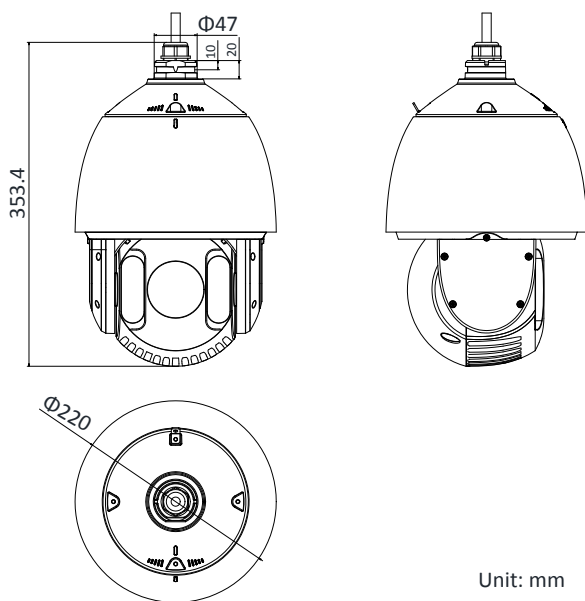

Dimensions

Unit: mm

Accessory

Optional:

DS-1604ZJ
Wall Mount

DS-1602ZJ
Wall Mount

DS-1604ZJ-box
Wall Mount with Junction
Box

DS-1604ZJ-box-pole
Vertical Pole Mount with
Junction Box