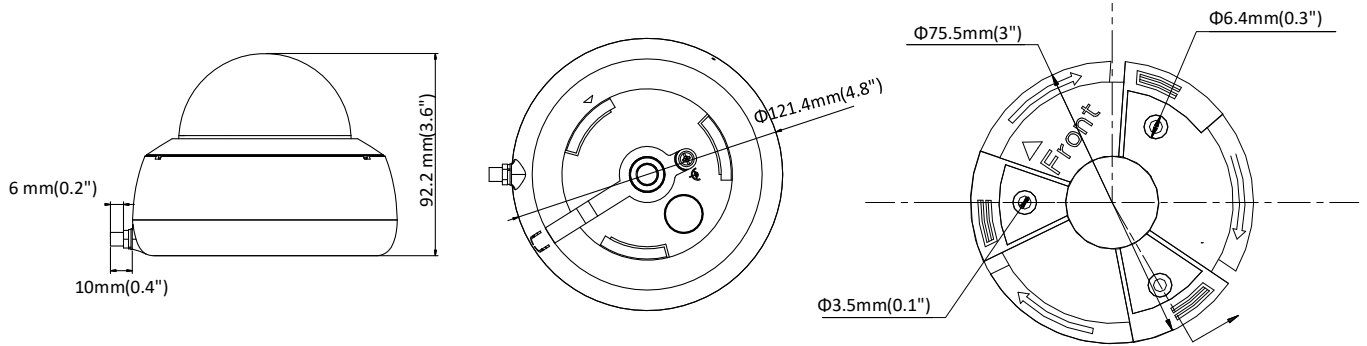

Dimensions