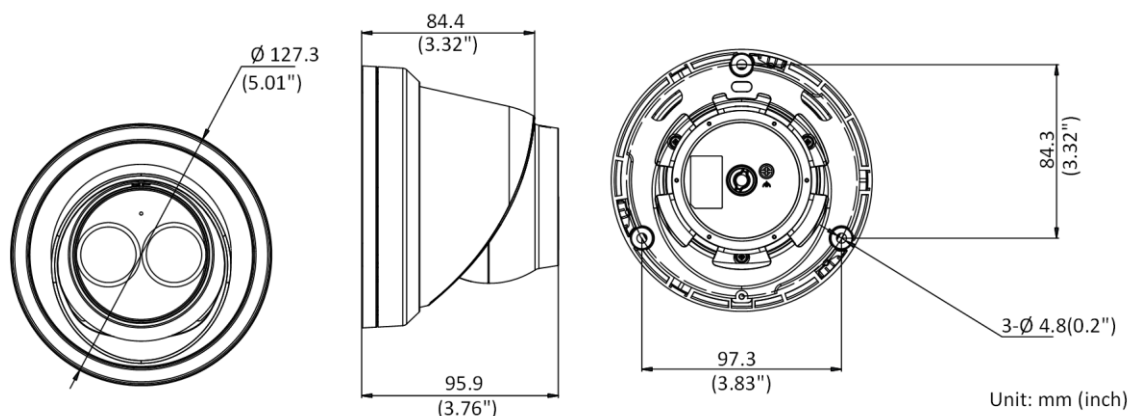

* Listed resolutions are only selectable options. It does not mean that all streams can work at their maximum resolution at the same time.

Available Model

DS-2CD2343G0-I (2.8/4/6 mm), DS-2CD2343G0-IU (2.8/4/6 mm)

Dimensions