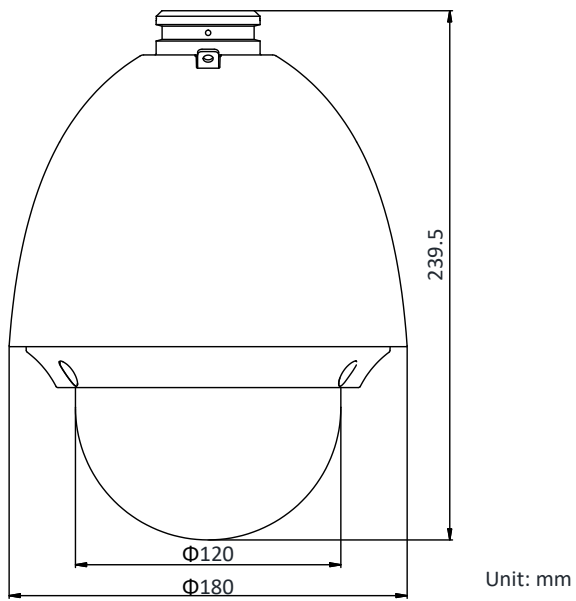

Available Model

DS-2DE4225W-DE, 12 VDC & PoE+ (802.3 at, class4)

Dimensions