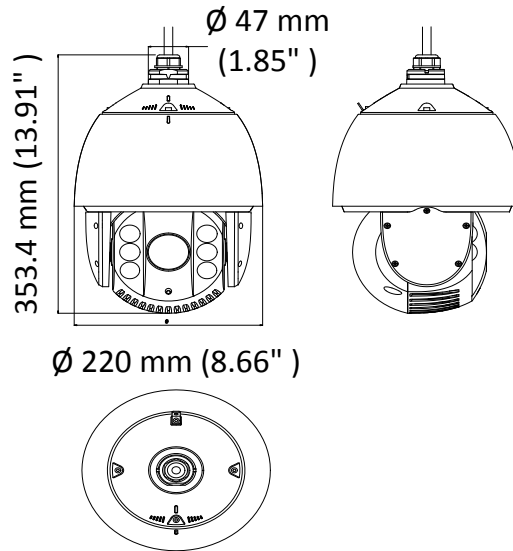

Order Model

DS-2AE7232TI-A(C)

Dimensions