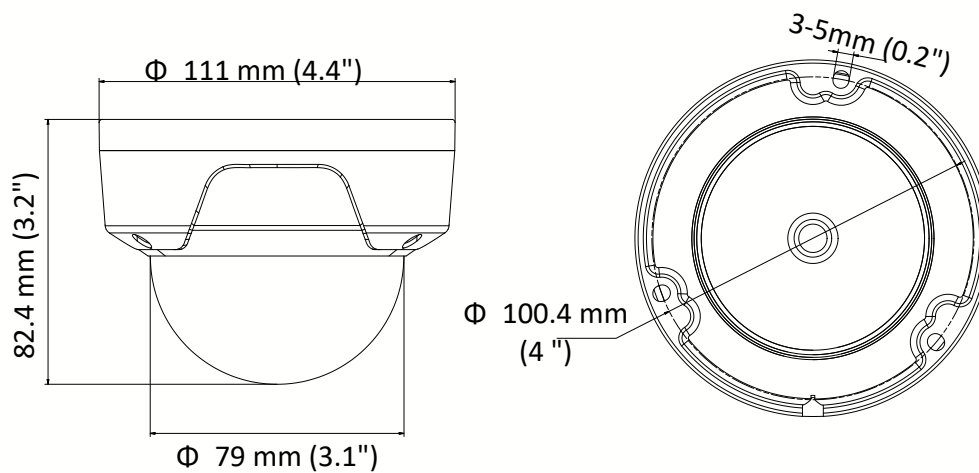

## Specification

<b>Camera</b>	
Image Sensor	1/2.8" Progressive Scan CMOS
Min. Illumination	Color: 0.01 Lux (F1.2, AGC ON), 0.028 Lux @(F2.0, AGC ON);
Shutter Speed	1/3 s to 1/100, 000 s
Slow Shutter	Yes
Auto-Iris	No
Day & Night	IR cut filter
Digital Noise Reduction	3D DNR
WDR	DWDR
Angle Adjustment	Pan: 0° to 355°, tilt: 0° to 75°
<b>Lens</b>	
Focal Length	2.8, 4, 6 mm
Aperture	F2.0
Focus	Fixed
FOV	2.8 mm @F2.0, horizontal FOV 114°, vertical FOV 62°, diagonal FOV: 135° 4 mm @F2.0, horizontal FOV 87°, vertical FOV 48°, diagonal FOV: 102° 6 mm @F2.0, horizontal FOV 58°, vertical FOV 32°, diagonal FOV: 75°
Lens Mount	M12
<b>IR</b>	
IR Range	2.8/4 mm: up to 20 m 6 mm: up to 30 m
Wavelength	850 nm
<b>Compression Standard</b>	
Video Compression	Main stream: H.264 Sub-stream: H.264/MJPEG
H.264 Type	Baseline Profile/Main Profile
H.264+	Main stream supports
Video Bit Rate	32 Kbps to 8 Mbps
<b>Image</b>	
Max. Resolution	1920 × 1080
Main Stream Max. Frame Rate	50Hz: 25fps (1920 × 1080, 1280 × 960, 1280 × 720) 60Hz: 30fps (1920 × 1080, 1280 × 960, 1280 × 720)
Sub-stream Max. Frame Rate	50Hz: 25fps (640 × 480, 640 × 360, 320 × 240) 60Hz: 30fps (640 × 480, 640 × 360, 320 × 240)
Image Enhancement	BLC, 3D DNR
Image Settings	Rotate mode, saturation, brightness, contrast, sharpness, AGC, white balance adjustable by client software or web browser
Day/Night Switch	Day, Night, Auto, Scheduled
<b>Network</b>	
Alarm Trigger	Motion detection, video tampering alarm, illegal login
Protocols	TCP/IP, ICMP, HTTP, HTTPS, FTP, DHCP, DNS, DDNS, RTP, RTSP, RTCP, NTP, UPnP™, SMTP, IGMP, 802.1X, QoS, IPv6, UDP, Bonjour
General Function	Anti-flicker, heartbeat, mirror, password protection, privacy mask, watermark
Firmware Version	5.5.4
API	ONVIF (PROFILE S), ISAPI
Simultaneous Live View	Up to 6 channels
User/Host	Up to 32 users

## Dimension