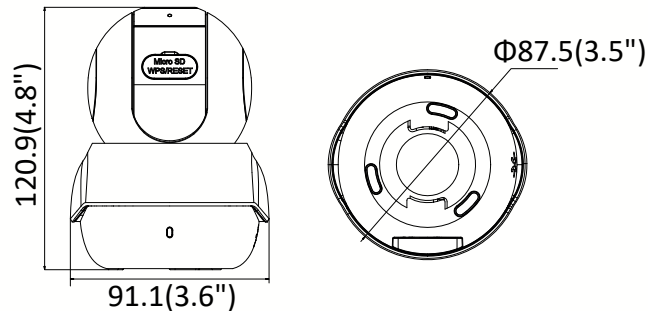

Audio Interface	1 built-in microphone, 1 built-in speaker
Reset	Yes
Wi-Fi	
Wireless Standards	IEEE802.11b, 802.11g, 802.11n
Frequency Range	2.4 GHz - 2.4835 GHz
Channel Bandwidth	20/40MHz Support
Protocols	802.11b: CCK, QPSK, BPSK, 802.11g/n: OFDM
Security	64/128-bit WEP, WPA/WPA2, WPA-PSK/WPA2-PSK, WPS
Transfer Rates	11b: 11Mbps, 11g: 54Mbps, 11n: up to 150Mbps
Wireless Range	50 meters (The performance varies based on actual environment)
General	
Operating Conditions	-10 °C to 40°C (14 °F to 104 °F), Humidity 95% or less (non-condensing)
Power Supply	DC 5V ± 10 %, micro USB interface
Current	Max. 1.4A
Power Consumption	Max. 7W
IR Range	Up to 5 meters
Material	Plastic
Dimensions	Φ 87.5 × 120.9 mm (Φ 3.5" × 4.8")
Weight (include package)	Approx. 510g (1.1 lb)

Ordering Models

HWC-P100-D/W(2.8 mm)

Dimensions