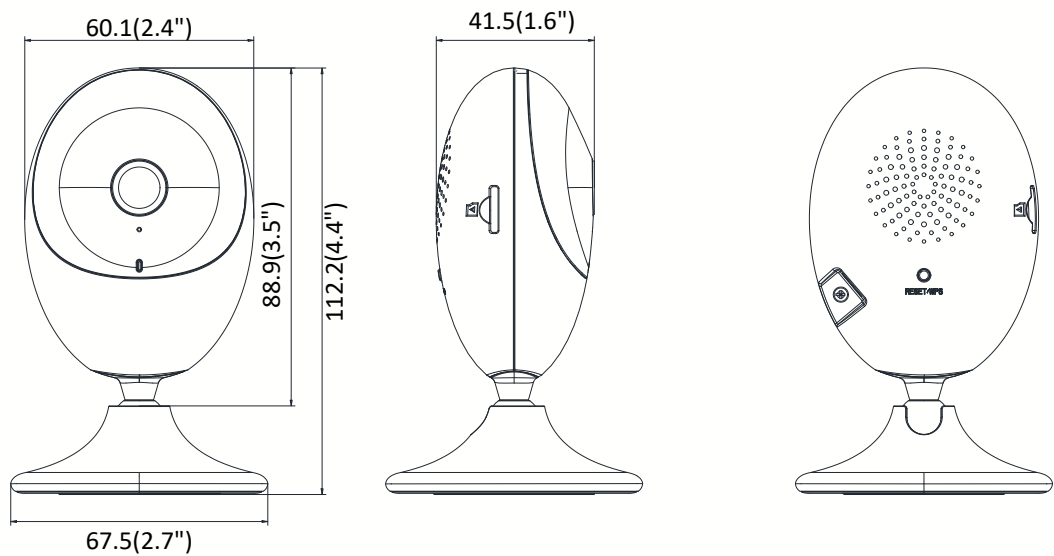

Wireless Standards	IEEE802.11b, 802.11g, 802.11n
Frequency Range	2.4 GHz - 2.4835 GHz
Channel Bandwidth	20/40MHz Support
Protocols	802.11b: CCK, QPSK, BPSK, 802.11g/n: OFDM
Security	64/128-bit WEP, WPA/WPA2, WPA-PSK/WPA2-PSK, WPS
Transfer Rates	11b: 11Mbps, 11g: 54Mbps, 11n: up to 150Mbps
Wireless Range	50 meters (The performance varies based on actual environment)
General	
Operating Conditions	-10 °C to 40°C (14 °F to 104 °F), Humidity 95% or less (non-condensing)
Power Supply	5 VDC ± 10 %, micro USB interface
Current	Max. 0.9A
Power Consumption	Max. 4.5W
IR Range	Up to 10 meters
Material	Plastic
Dimensions	Φ 67.5 × 112.2 mm (Φ 2.7" × 4.4")
Weight	115 g (0.3 lbs)

Ordering Models

HWC-C120-D/W (2.8 mm)

Dimensions