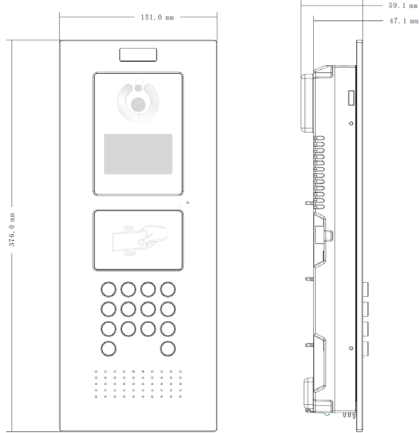

Audio

Audio Compression	G.711
Audio Input	Omnidirectional Mic
Audio Output	Built-in Speaker
Bidirectional Talk	Support Dual-way Bidirectional talk

Display

LCD Screen	3" STN 128x64
------------	---------------

Operation Mode

Keypad	Mechanical Button
Reader	Mifare Card

Approaching Induction

Body approaching	-
------------------	---

Interface

Door Control	1
--------------	---

Alarm In	2(1ch unlock button, 1ch feedback)
RS485	1

Network

Ethernet	10M/100Mbps
Network Protocol	TCP/IP

General

Ingress Protection	IP54
Tamper Switch	1
Installation	Flush
Material	Aluminum
Power	DC 12V
Power Consumption	Standby ≤1W, Work ≤10W
Working Temperature	-40°C~+60°C
Relative Humidity	10%~90%RH
Dimensions	151.0mm×376.0mm×59.1mm
Weight	1.6Kg

Dimensions

View Area

Application