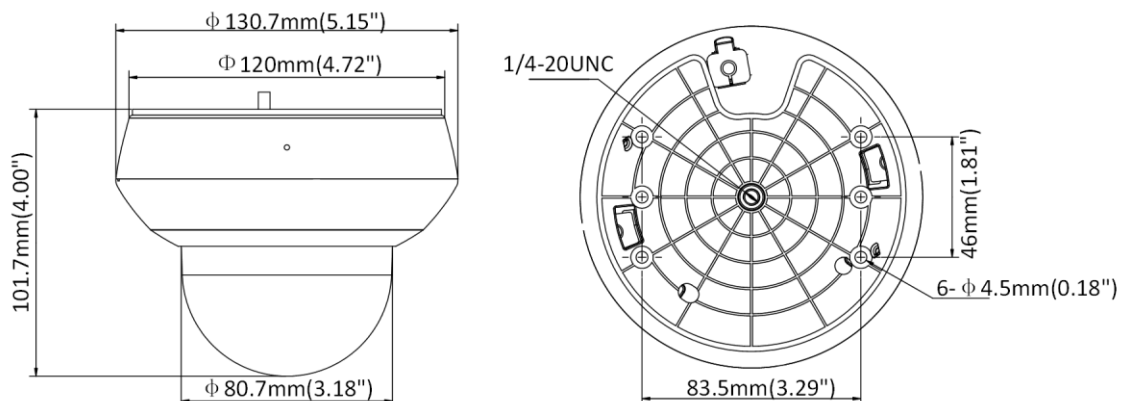

General

Language (Web Browser Access)	32 languages. English, Russian, Estonian, Bulgarian, Hungarian, Greek, German, Italian, Czech, Slovak, French, Polish, Dutch, Portuguese, Spanish, Romanian, Danish, Swedish, Norwegian, Finnish, Croatian, Slovenian, Serbian, Turkish, Korean, Traditional Chinese, Thai, Vietnamese, Japanese, Latvian, Lithuanian, Portuguese (Brazil)
Power	12 VDC (Max. 10.9 W, including Max. 4.2 W for IR) PoE 802.3af (Max. 12.2 W, including max. 4.2 W for IR)
Working Environment	Temperature: -20°C to 60°C (-4°F to 140°F), humidity: ≤ 90%
Protection Level	IP66 standard, IK 10, surge protection, ±2kV Line to Gnd, ±1kV Line to Line, IEC61000-4-5
Material	Aluminum alloy, PC, PC+ABS
Dimension	Φ 130.7 mm × 101.7 mm (Φ 5.15" × 4.00")
Weight	Approx. 0.53 kg (1.17 lb.)

DORI

The DORI (detect, observe, recognize, identify) distance gives the general idea of the camera ability to distinguish persons or objects within its field of view. It is calculated based on the camera sensor specification and the criteria given by EN 62676-4: 2015.

DORI	Detect	Observe	Recognize	Identify
Definition	25 px/m	63 px/m	125 px/m	250 px/m
Distance (Tele)	180.0 m (590.6 ft)	71.4 m (234.3 ft)	36.0 m (118.1 ft)	18.0 m (59.1 ft)

Available Model

DS-2DE2A404IW-DE3/W(2.8-12 mm) (C), 12 VDC & PoE

Dimensions