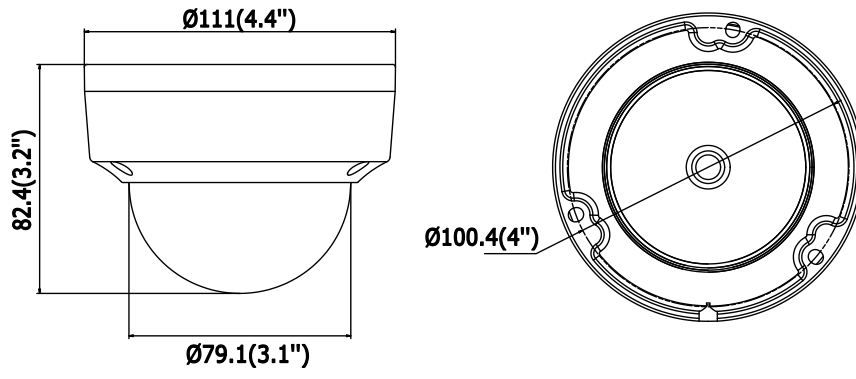

Weight	Camera: 500 g (1.1 lb.)

Available Model

DS-2CD2125FWD-I (2.8/4/6/8/12 mm), DS-2CD2125FWD-IS (2.8/4/6/8/12 mm)

Dimension

Unit: mm

Accessory