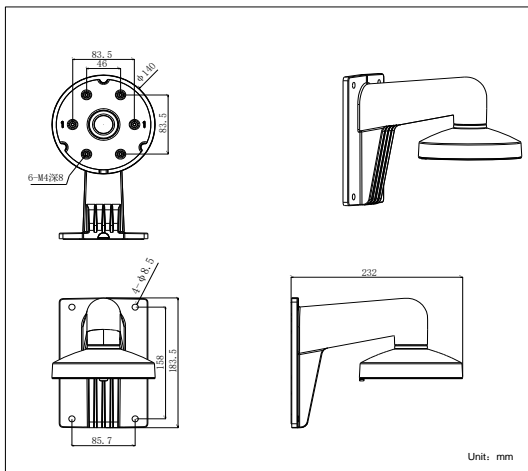

DS-1273ZJ-140

DS-2CC51xxP(N) Wall Mounting Bracket for Dome Camera

Features:

- Aluminum alloy material with surface spray treatment
- The outlet hole makes the feature looks better
- Better water proof design
- Convenient installation coordinating with lower bowl

Dimension:

Order Model:

DS-1273ZJ-140

Parameter:

Model	DS-1273ZJ-140
Parameters	DS-2CC51xxP(N) Wall Mounting Bracket for Dome Camera
Appearance	Hikvision White
Range of Application	Suitable for DS-2CC51xxP(N) dome camera wall mounting
Material	Aluminum Alloy
Dimension	Φ 140×182×120mm
Weight	703g

Notice:

- The bracket is for DS-2CC51xxP(N)-VF dome camera
- Pay attention to the color matching when select bracket
- The bracket should be installed on flat wall
- The wall must be capable of supporting over 3 times as much as the total weight of the camera and the mount
- The maximum load capacity of the bracket is 4.5KG