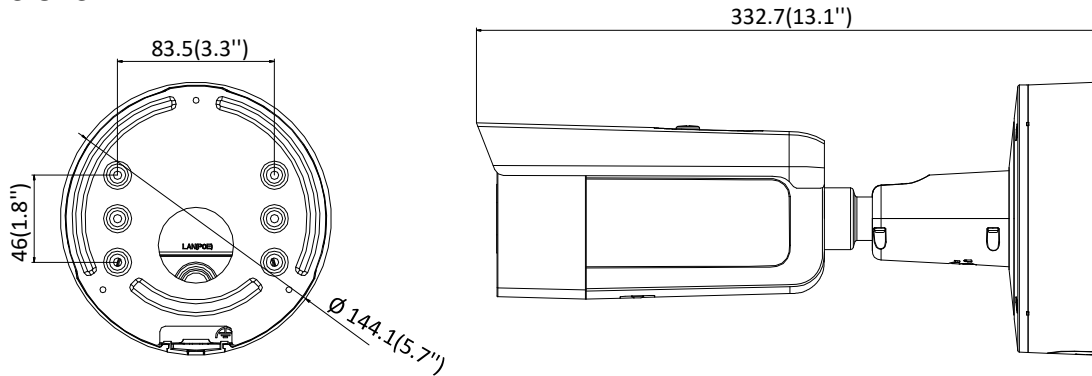

Dimensions

Unit: mm(inch)

Accessories

Distributed by