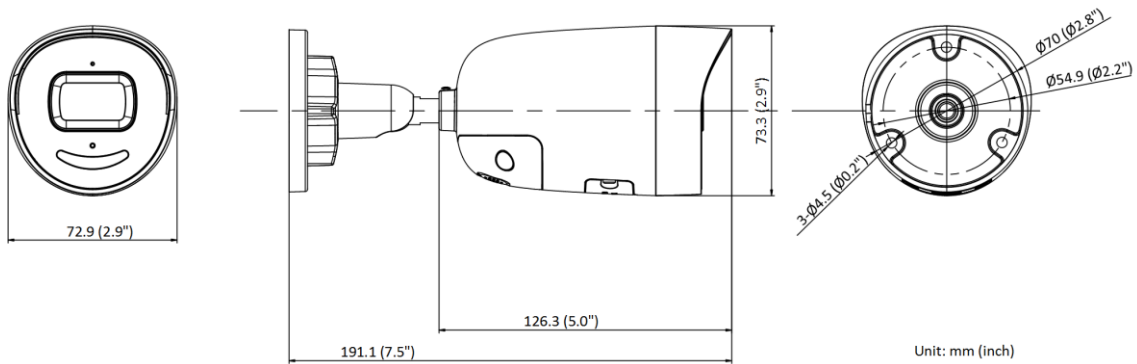

Dimension

Accessory

DS-1280ZJ-XS

Junction Box

Distributed by

HIKVISION®

Headquarters

No.555 Qianmo Road, Binjiang District,
Hangzhou 310051, China
T +86-571-8807-5998
overseasbusiness@hikvision.com

Hikvision USA
T +1-909-895-0400
sales.usa@hikvision.com

Hikvision Australia
T +61-2-8599-4233
salesau@hikvision.com

Hikvision India
T +91-22-28469900
sales@pramahikvision.com

Hikvision Canada
T +1-866-200-6690
sales.canada@hikvision.com

Hikvision Thailand
T +662-275-9949
sales.thailand@hikvision.com

Hikvision Europe
T +31-23-5542770
sales.eu@hikvision.com

Hikvision Italy
T +39-0438-6902
info.it@hikvision.com

Hikvision Brazil
T +55 11 3318-0050
Latam.support@hikvision.com

Hikvision Turkey
T +90 [216]521 7070- 7074
sales.tr@hikvision.com

Hikvision Malaysia
T +601-7652-2413
sales.my@hikvision.com

Hikvision UK & Ireland
T +01628-902140
sales.uk@hikvision.com

Hikvision South Africa
Tel: +27 [10] 0351172
sale.africa@hikvision.com

Hikvision France
T +33[0]1-85-330-450
info.fr@hikvision.com

Hikvision Kazakhstan
T +7-727-9730667
nikia.panfilov@hikvision.ru

Hikvision Vietnam
T +84-974270888
sales.vt@hikvision.com

Hikvision UAE
T +971-4-4432090
salesme@hikvision.com

Hikvision Singapore
T +65-6684-4718
sg@hikvision.com

Hikvision Spain
T +34-91-737-16-55
info.es@hikvision.com

Hikvision Tashkent
T +99-87-1238-9438
uzb@hikvision.ru

Hikvision Hong Kong
T +852-2151-1761
info.hk@hikvision.com

Hikvision Russia
T +7-495-669-67-99
saleru@hikvision.com

Hikvision Korea
T +82-[0]31-731-8817
sales.korea@hikvision.com

Hikvision Poland
T +48-22-460-01-50
info.pl@hikvision.com

Hikvision Indonesia
T +62-21-2933759
Sales.Indonesia@hikvision.com