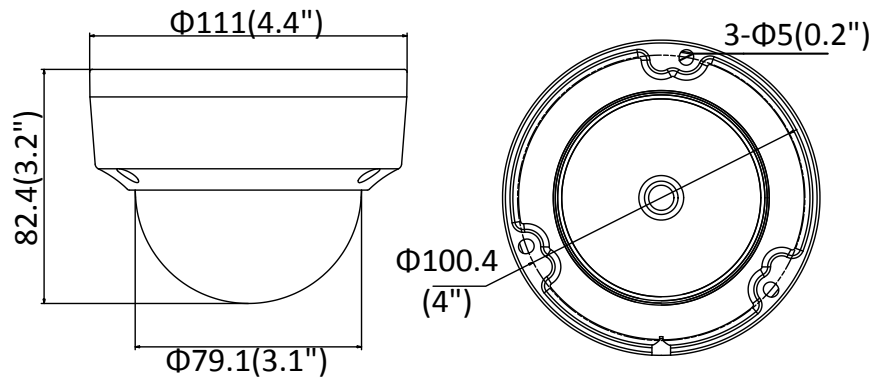

Audio

Environment Noise Filtering	Yes
Audio Sampling Rate	16 kHz/32 kHz/44.1 kHz/48 kHz

General

Operating Conditions	-22° F to 140° F (-30° C to 60° C); humidity: 95% or less (non-condensing)
Power Supply	12 VDC ± 25%, Ø 5.5 mm coaxial power plug; PoE (802.3af, class 3)
Power Consumption and Current	12 VDC, 0.5 A, maximum: 6 W; PoE: (802.3af, 37 V to 57 V), 0.2 A to 0.1 A, maximum: 7.5 W
Protection Level	IP67, IK10, TVS 2000V Lightning Protection, Surge Protection and Voltage Transient Protection
Material	Metal
Dimensions	Camera: Ø 4.4" × 3.2" [Ø 111 × 82.4 mm]
Weight	Camera: 1.30 lbs [610 g]

Dimensions

Unit: mm (inch)