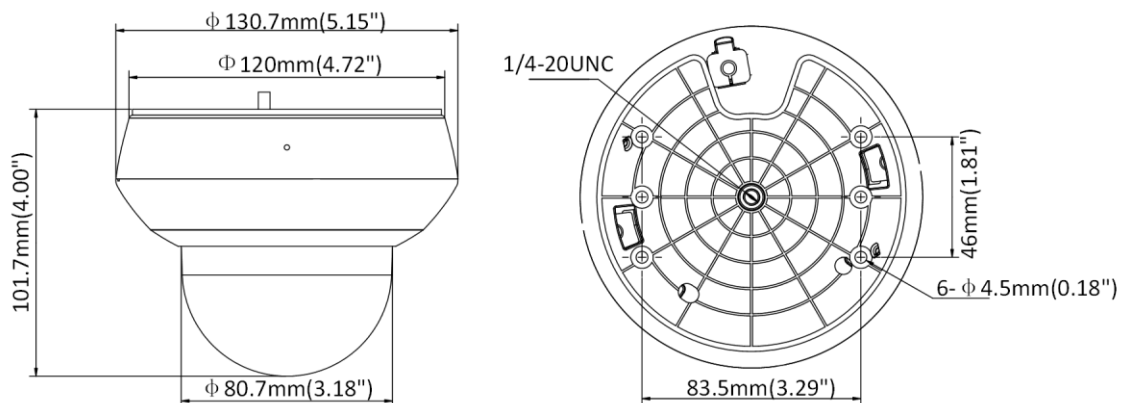

General

Language (Web Browser Access)	32 languages. English, Russian, Estonian, Bulgarian, Hungarian, Greek, German, Italian, Czech, Slovak, French, Polish, Dutch, Portuguese, Spanish, Romanian, Danish, Swedish, Norwegian, Finnish, Croatian, Slovenian, Serbian, Turkish, Korean, Traditional Chinese, Thai, Vietnamese, Japanese, Latvian, Lithuanian, Portuguese (Brazil)
Power	12 VDC (Max. 9.9 W, including max. 4.2 W for IR) PoE 802.3af (Max. 11.2 W, including max. 4.2 W for IR)
Working Environment	Temperature: -20°C to 60°C (-4°F to 140°F), humidity: ≤ 90%
Protection Level	IP66 standard, IK 10, surge protection, ±2kV Line to Gnd, ±1kV Line to Line, IEC61000-4-5
Material	Aluminum alloy, PC, PC+ABS
Dimension	Φ 130.7 mm × 101.7 mm (Φ 5.15" × 4.00")
Weight	Approx. 0.53 kg (1.17 lb.)

DORI

The DORI (detect, observe, recognize, identify) distance gives the general idea of the camera ability to distinguish persons or objects within its field of view. It is calculated based on the camera sensor specification and the criteria given by EN 62676-4: 2015.

DORI	Detect	Observe	Recognize	Identify
Definition	25 px/m	63 px/m	125 px/m	250 px/m
Distance (Tele)	130.9 m (429.5 ft)	51.9 m (170.4 ft)	26.2 m (85.9 ft)	13.1 m (42.9 ft)

Available Model

DS-2DE2A204IW-DE3(2.8-12 mm) (C), 12 VDC & PoE

Dimensions