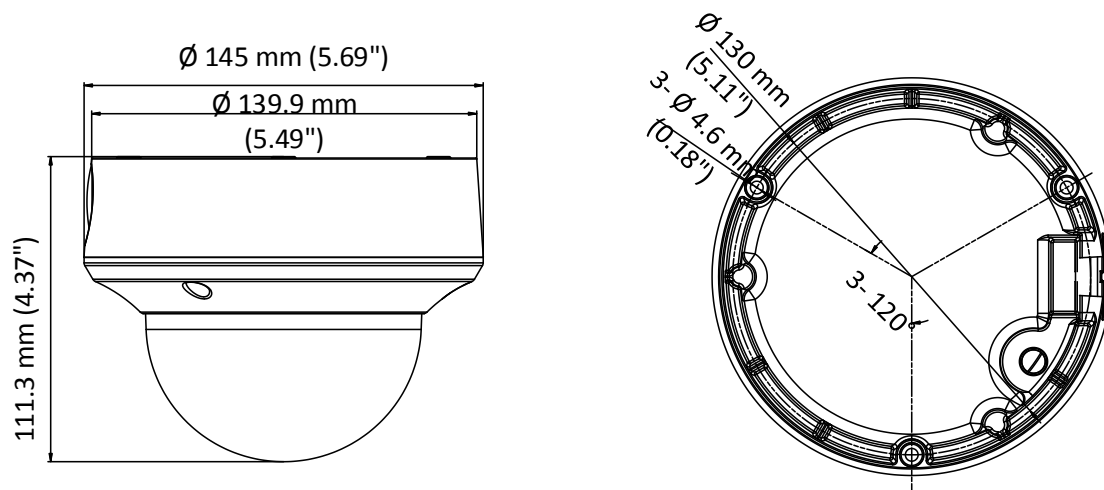

Order Model

DS-2CE5AU7T-AVPIT3ZF

Dimension