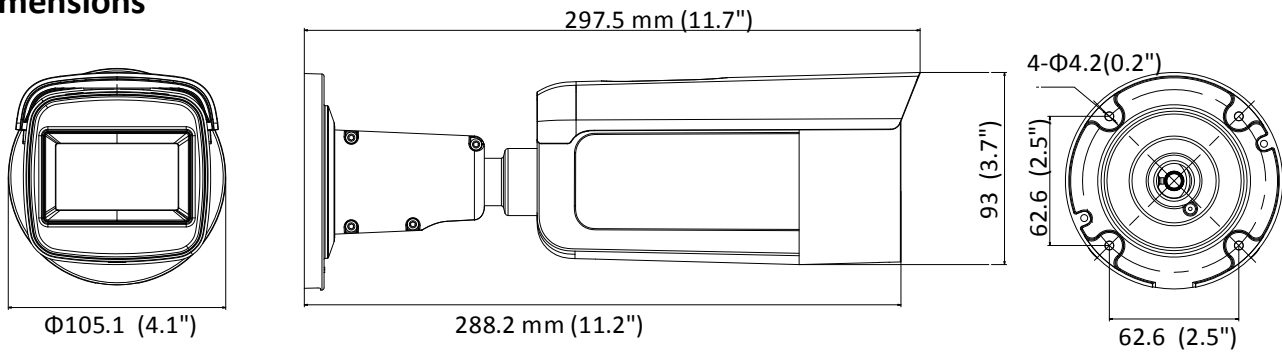

Material	Metal
Dimensions	Φ 105.1 × 297.5 mm (Φ 4.1" × 11.7")
Weight	Camera: Approx. 1285 g (2.8 lb.) With Package: Approx. 1964 g (4.3 lb.)

Available Model:

DS-2CD2623G1-IZ (2.8 to 12 mm), DS-2CD2623G1-IZS (2.8 to 12 mm)

Dimensions

Accessories