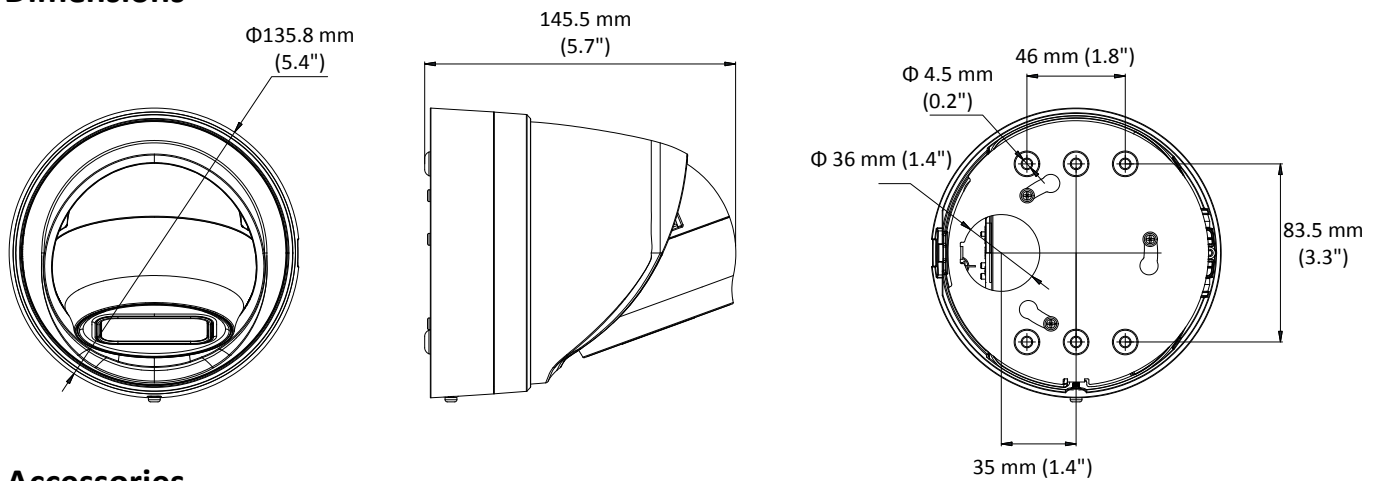

Protection Level	IP66, IK10
Material	Metal
Dimensions	Φ 135.8 mm × 145.5 mm (Φ 5.4" × 5.7")
Weight	With Package: approx. 1220 g (2.7 lb.) Camera: approx. 1060 g (2.3 lb.)

Available Model:

DS-2CD2H83G0-IZS (2.8 to 12 mm)

Dimensions

Accessories