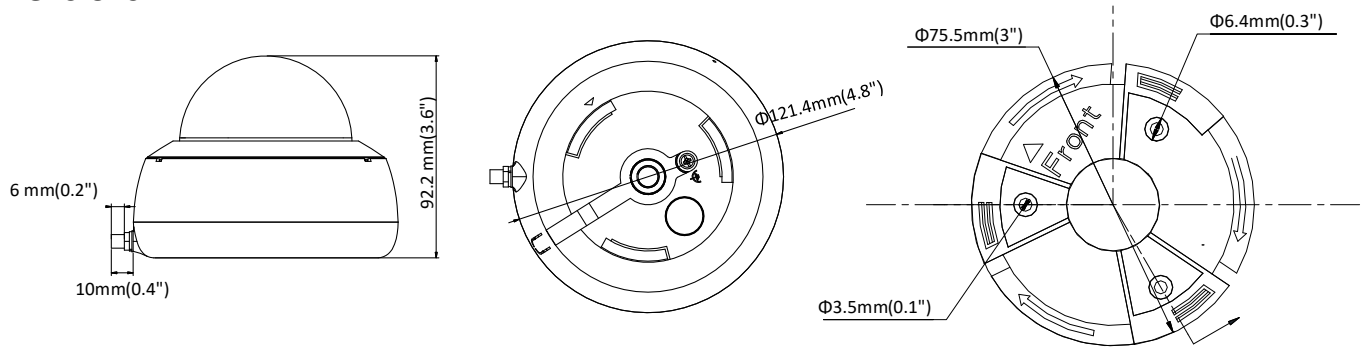

Dimensions