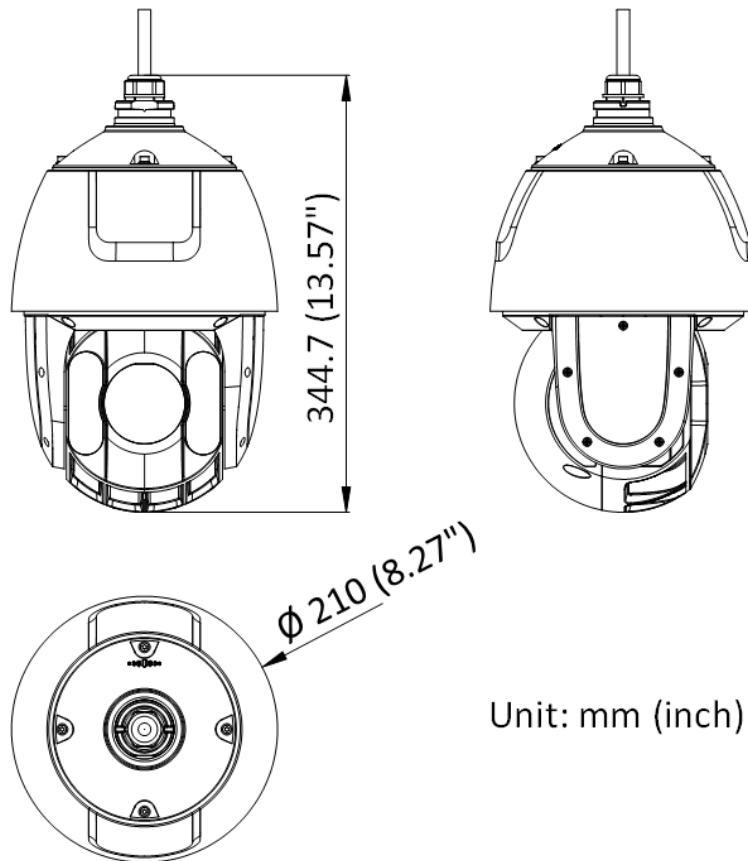

▪ **Dimension**

▪ **Accessory**

▪ **Included**