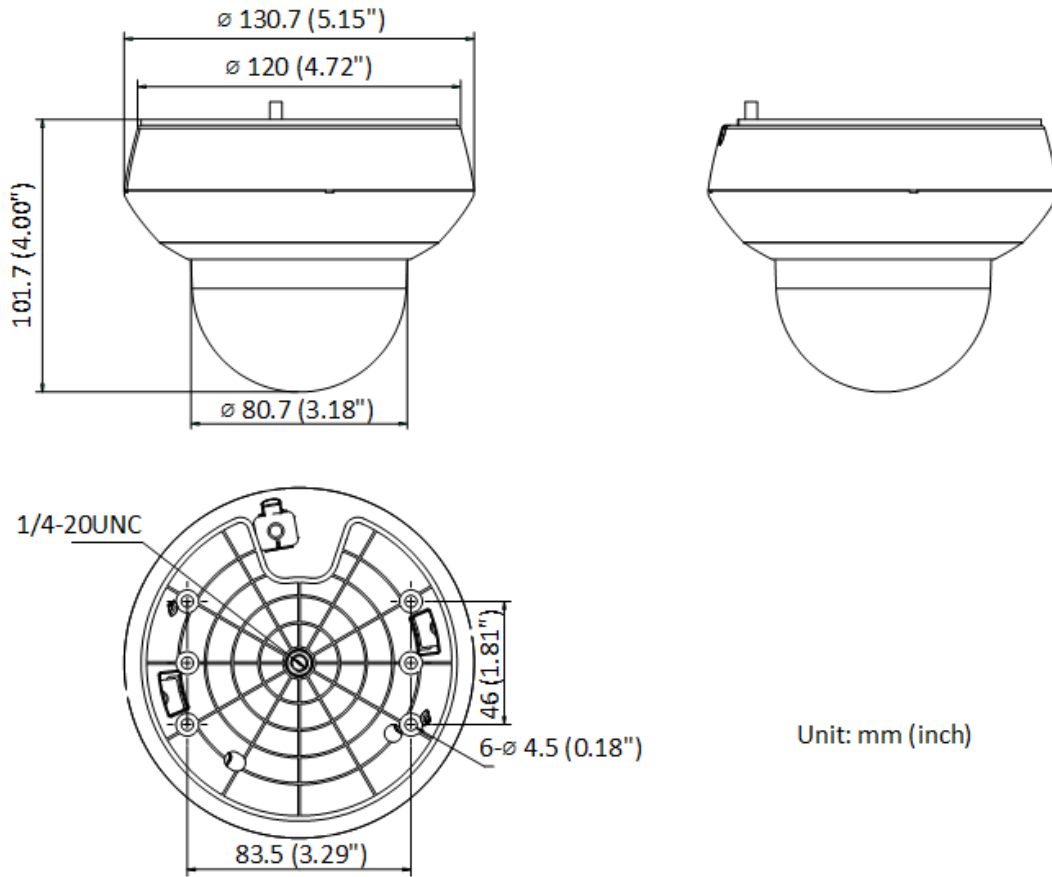

▪ **Dimension**

▪ **Accessory**

Optional

LAS60-57CN-RJ45
Hi-PoE Midspan