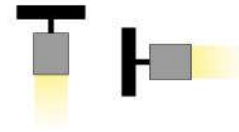

# ZUNO

OSRAM

TRIDONIC

2 CABLES  
1-PHASE

4 CABLES  
3-PHASE

ΛΕΥΚΟ / WHITE / БІЛА / БЯЛО

151lm/w

🔒	⚡	🌀	☀️	🌞	⚙️	📶	📺	🕒	€
ZUNO1230W250	230V AC	12W	3000K	1730lm	24°	Ra80	2 CABLES 1-PHASE	50000hrs (L80 B10)	36.70€
ZUNO1240W250			4000K	1820lm					
ZUNO1230W450			3000K	1730lm			4 CABLES 3-PHASE		39.10€
ZUNO1240W450			4000K	1820lm					