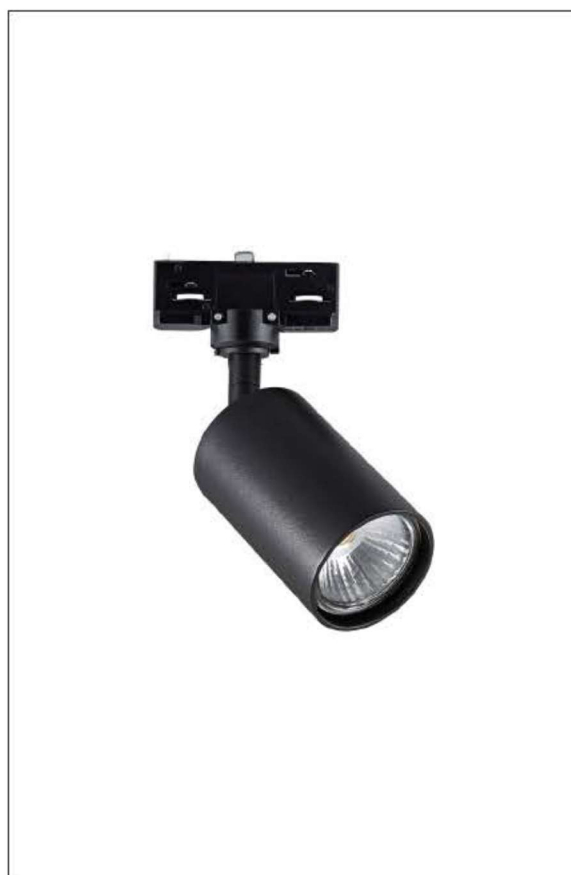

Track lights

VK/04197TR/S

Product Models

Code	Model	Box
64174-945128	VK/04197TR/W/S □ White. GU10. Max 35w.	60pcs
64174-946128	VK/04197TR/B/S ■ Black. GU10. Max 35w.	60pcs
64174-947128	VK/04197TR/G/S ■ Grey. GU10. Max 35w.	60pcs

Details

Voltage 240V. Max watt 35w. Par16. Material Aluminium. 3-phase adapter.

IP20. 240V.

VK/03093TR

Product Models

Code	Model	Box
64174-009108	VK/03093TR/W □ White. GU10. Max 35w.	40pcs
64174-010108	VK/03093TR/B ■ Black. GU10. Max 35w.	40pcs

Details

Voltage 240V. Max watt 35w. Par16. Material Aluminium. 3-phase adapter.

IP20. 240V.