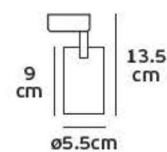

Track lights

VK/04197TR/S

Product Models

Code	Model	Box
64174-945128	VK/04197TR/W/S □ White. GU10. Max 35w.	60pcs
64174-946128	VK/04197TR/B/S ■ Black. GU10. Max 35w.	60pcs
64174-947128	VK/04197TR/G/S ■ Grey. GU10. Max 35w.	60pcs

Details

Voltage 240V. Max watt 35w. Par16. Material Aluminium. 3-phase adapter.

IP20. 240V.

VK/03093TR

Product Models

Code	Model	Box
64174-009108	VK/03093TR/W □ White. GU10. Max 35w.	40pcs
64174-010108	VK/03093TR/B ■ Black. GU10. Max 35w.	40pcs

Details

Voltage 240V. Max watt 35w. Par16. Material Aluminium. 3-phase adapter.

IP20. 240V.