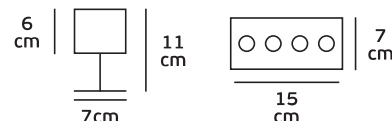

Details

Driver 85-256V (Included). Watt 4w. Beam Angle 8°-10°. CRI>80. LED CREE High 4pcs. No Dimmable. Lifetime 50.000hrs. Clicks 50.000. Working temperature -40°C→60°C. Material Aluminium. 2 years guarantee.

IP65. 4w.