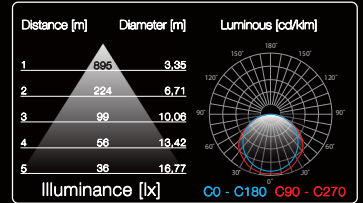

IP65

IK08

POLY CARBONATE COVER

Ra ≥80

66SMD 2835

100,000h L70B50

PF ≥0,95

ON OFF 50,000

A+

MAX +45°C -25°C

CCT	Luminous flux	Power	Efficacy	Product code
4000K	2730lm	21W	130lm/W	470690

#LINKER

LINKABLE installation

5-year warranty

VANDAL PROOF

130lm W