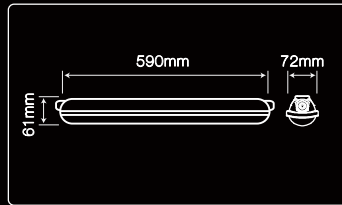

A+

MAX +45°C -25°C

CCT	Luminous flux	Power	Efficacy	Product code
4000K	2730lm	21W	130lm/W	470690

#LINKER

LINKABLE installation

5-year warranty

VANDAL PROOF

130lm W