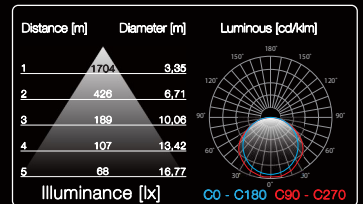

A+

MAX +45°C -25°C

CCT	Luminous flux	Power	Efficacy	Product code
4000K	2730lm	21W	130lm/W	470690

#LINKER

LINKABLE installation

5-year warranty

VANDAL PROOF

130lm W

100,000h L70B50

PF ≥0,95

ON OFF 50,000

A+

MAX +45°C -25°C

CCT	Luminous flux	Power	Efficacy	Product code
4000K	5070lm	39W	130lm/W	470706

#LINKER

LINKABLE installation