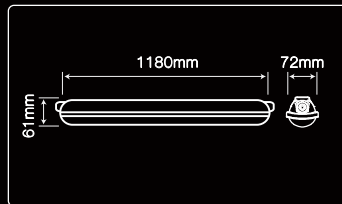

100,000h L70B50

PF ≥0,95

ON OFF 50,000

A+

MAX +45°C -25°C

CCT	Luminous flux	Power	Efficacy	Product code
4000K	5070lm	39W	130lm/W	470706

#LINKER

LINKABLE installation