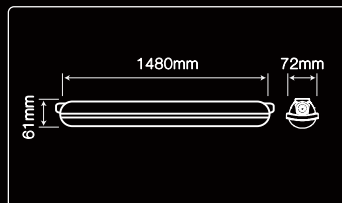

POLY CARBONATE COVER

Ra ≥80

188SMD 2835

100,000h L70B50

PF ≥0,95

ON OFF 50,000

A+

MAX +45°C -25°C