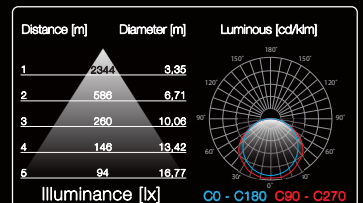

100,000h L70B50

PF ≥0,95

ON OFF 50,000

A+

MAX +45°C -25°C

CCT	Luminous flux	Power	Efficacy	Product code
4000K	5070lm	39W	130lm/W	470706

#LINKER

LINKABLE installation

POLY CARBONATE COVER

Ra ≥80

188SMD 2835

100,000h L70B50

PF ≥0,95

ON OFF 50,000

A+

MAX +45°C -25°C

CCT	Luminous flux	Power	Efficacy	Product code
4000K	7150lm	55W	130lm/W	470713