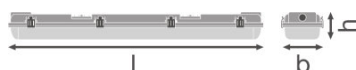

Light technical data

Beam angle	105.00 °
------------	----------

Dimensions & weight

Length	651.0 mm
Width	103.0 mm
Height	75.0 mm
Product weight	850.00 g

Colors & materials

Body material	Polycarbonate (PC)
Product color	Gray
Housing color	Gray
Cover material	Polycarbonate (PC)