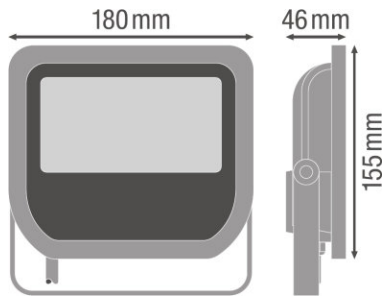

FLOODLIGHT 50 W 3000 K IP65 BK