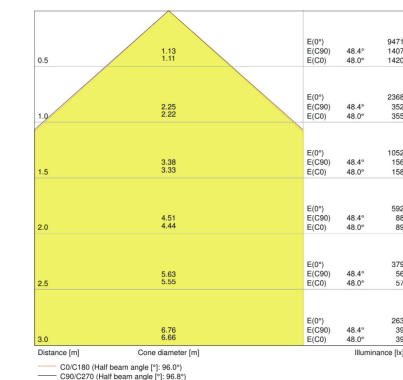

FLOODLIGHT 50 W 4000 K IP65 WT

FLOODLIGHT 50 W 6500 K IP65 BK

FLOODLIGHT 50 W 6500 K IP65 WT

APPLICATION ADVICE

For more detailed application information and graphics please see product datasheet.

LOGISTICAL DATA

Product code	Packaging unit (Pieces/Unit)	Dimensions (length x width x height)	Gross weight	Volume
4058075097575	Shipping carton box 10	393 mm x 285 mm x 238 mm	10690.00 g	26.66 dm³
4058075097599	Shipping carton box 10	393 mm x 285 mm x 238 mm	10790.00 g	26.66 dm³
4058075097612	Shipping carton box 10	393 mm x 285 mm x 238 mm	10670.00 g	26.66 dm³
4058075097636	Shipping carton box 10	393 mm x 285 mm x 238 mm	10800.00 g	26.66 dm³
4058075097650	Shipping carton box 10	393 mm x 285 mm x 238 mm	10610.00 g	26.66 dm³