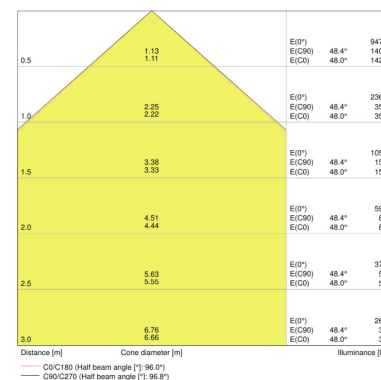

FLOODLIGHT 50 W 4000 K IP65 WT

FLOODLIGHT 50 W 6500 K IP65 BK

FLOODLIGHT 50 W 6500 K IP65 WT

APPLICATION ADVICE

For more detailed application information and graphics please see product datasheet.

LOGISTICAL DATA

Product code	Packaging unit (Pieces/Unit)	Dimensions (length x width x height)	Gross weight	Volume
4058075097575	Shipping carton box 10	393 mm x 285 mm x 238 mm	10690.00 g	26.66 dm³
4058075097599	Shipping carton box 10	393 mm x 285 mm x 238 mm	10790.00 g	26.66 dm³
4058075097612	Shipping carton box 10	393 mm x 285 mm x 238 mm	10670.00 g	26.66 dm³
4058075097636	Shipping carton box 10	393 mm x 285 mm x 238 mm	10800.00 g	26.66 dm³
4058075097650	Shipping carton box 10	393 mm x 285 mm x 238 mm	10610.00 g	26.66 dm³