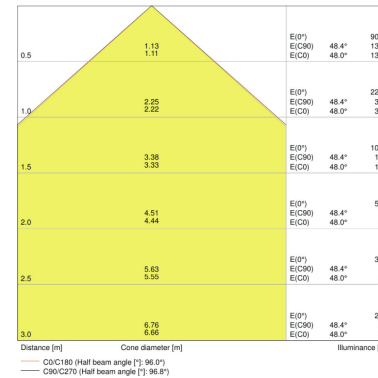

FLOODLIGHT 50 W 3000 K IP65 WT