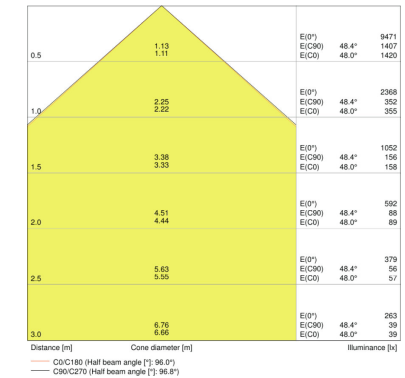

FLOODLIGHT 50 W 4000 K IP65 BK

- FLOODLIGHT 50 W 3000 K IP65 BK,
- FLOODLIGHT 50 W 3000 K IP65 WT,
- FLOODLIGHT 50 W 4000 K IP65 BK,
- FLOODLIGHT 50 W 4000 K IP65 WT,
- FLOODLIGHT 50 W 6500 K IP65 BK,
- FLOODLIGHT 50 W 6500 K IP65 WT