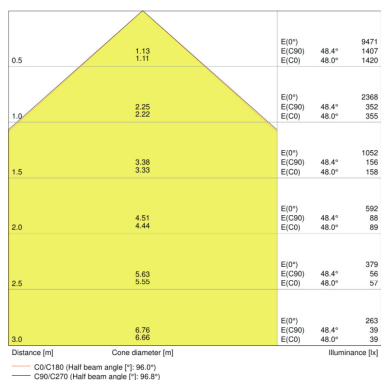

FLOODLIGHT 50 W 4000 K IP65 WT

FLOODLIGHT 50 W 6500 K IP65 BK

FLOODLIGHT 50 W 6500 K IP65 WT

APPLICATION ADVICE

For more detailed application information and graphics please see product datasheet.

LOGISTICAL DATA

Product code	Packaging unit (Pieces/Unit)	Dimensions (length x width x height)	Gross weight	Volume
4058075097575	Shipping carton box 10	393 mm x 285 mm x 238 mm	10690.00 g	26.66 dm³
4058075097599	Shipping carton box 10	393 mm x 285 mm x 238 mm	10790.00 g	26.66 dm³
4058075097612	Shipping carton box 10	393 mm x 285 mm x 238 mm	10670.00 g	26.66 dm³
4058075097636	Shipping carton box 10	393 mm x 285 mm x 238 mm	10800.00 g	26.66 dm³
4058075097650	Shipping carton box 10	393 mm x 285 mm x 238 mm	10610.00 g	26.66 dm³