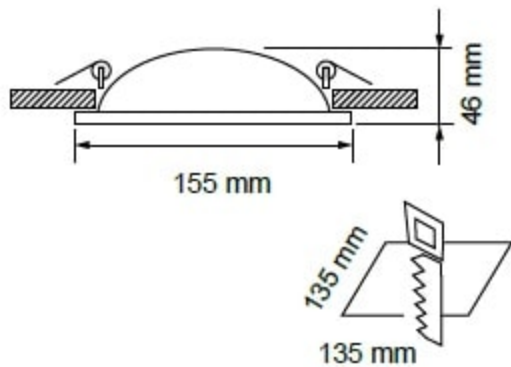

INDIRECT LED DOWNLIGHT, SQUARE

| Product № | Voltage | Power | Colour temperature | Luminous flux | Colour | Cat. № |
|-----------|----------------|-------|--------------------|---------------|--------|--------|
| ILDS1227 | 220 V-240 V AC | 12 W | 2700 K | 820 lm | white | 03068 |
| ILDS1242 | 220 V-240 V AC | 12 W | 4200 K | 820 lm | white | 03069 |