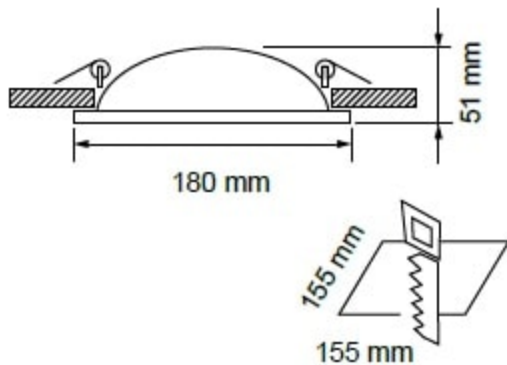

## INDIRECT LED DOWNLIGHT, SQUARE

Product №	Voltage	Power	Colour temperature	Luminous flux	Colour	Cat. №
ILDS2027	220 V-240 V AC	20 W	2700 K	1280 lm	white	03064
ILDS2042	220 V-240 V AC	20 W	4200 K	1280 lm	white	03065