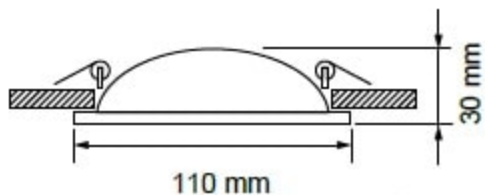

## INDIRECT LED DOWNLIGHT, SQUARE

Product №	Voltage	Power	Colour temperature	Luminous flux	Colour	Cat. №
ILDS827	220 V-240 V AC	8 W	2700 K	460 lm	white	03072
ILDS842	220 V-240 V AC	8 W	4200 K	460 lm	white	03073