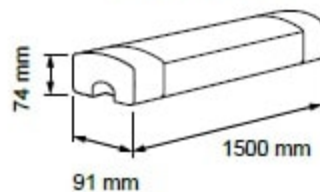

0°-180°

90°-270°

LIT1505050

NET WEIGHT: 3.00 kg

LIT1204050