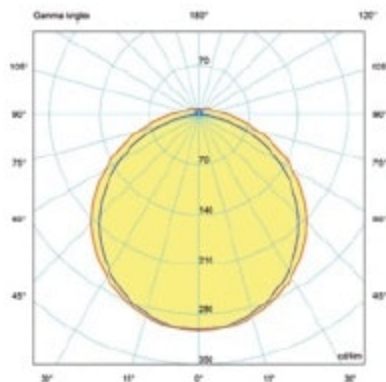

* FLICKERLESS

* IK08

Body: AL

Diffuser: PC

LIT1505050

LIT1204050

0°-180°

90°-270°