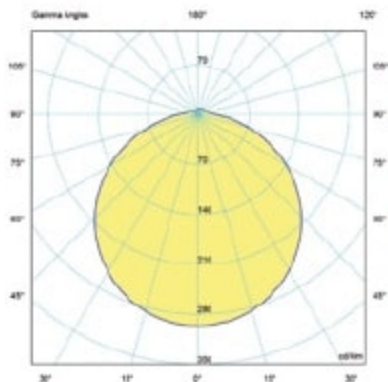

* FLICKERLESS

* IK08

Body: AL

Diffuser: PC

LIT1505050

LIT1204050

0°-180°

90°-270°