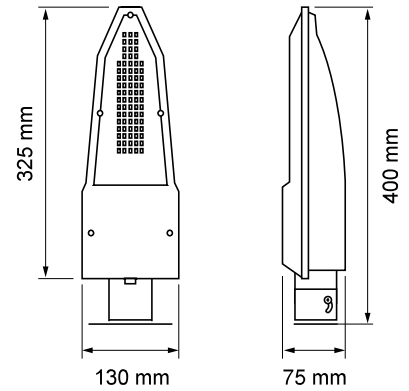

LED STREET LIGHTING FIXTURE

Product N°	Voltage	Power	Colour temperature	Luminous flux	Cat. N°
LUT2203045	220 V-240 V AC	30 W	4500 K	3200 lm	02318

- * FLICKERLESS
- * IK10
- * UV RESISTANT
- * NET WEIGHT: 1.25 kg

Body: AL
Diffuser: PC

TRIDONIC DRIVER	Ra ≥ 80 CRI	PF > 0,95 POWER FACTOR	240V 220V VOLTAGE
EVERLIGHT LED TYPE	IP65 IP RATE	OUTDOOR	50/60Hz FREQUENCY

0°-180° 90°-270°

LED STREET LIGHTING FIXTURE

Product N°	Voltage	Power	Colour temperature	Luminous flux	Cat. N°
LUT2202045	220 V-240 V AC	20 W	4500 K	2000 lm	02319

- * FLICKERLESS
- * IK10
- * UV RESISTANT
- * NET WEIGHT: 1.25 kg

Body: AL
Diffuser: PC

OSRAM DRIVER	Ra ≥ 80 CRI	PF > 0,95 POWER FACTOR	240V 220V VOLTAGE
SAMSUNG LED TYPE	IP65 IP RATE	OUTDOOR	50/60Hz FREQUENCY

0°-180° 90°-270°