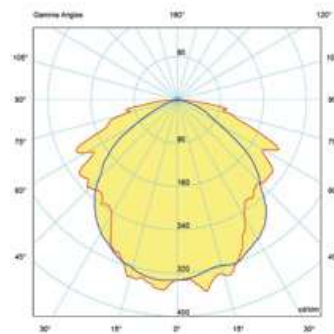

LED STREET LIGHTING FIXTURE

Product N°	Voltage	Power	Colour temperature	Luminous flux	Cat. N°
LUT2203045	220 V-240 V AC	30 W	4500 K	3200 lm	02318

- * FLICKERLESS
- * IK10
- * UV RESISTANT
- * NET WEIGHT: 1.25 kg

Body: AL
Diffuser: PC

TRIDONIC DRIVER	Ra ≥ 80 CRI	PF > 0,95 POWER FACTOR	240V 220V VOLTAGE
EVERLIGHT LED TYPE	IP65 IP RATE	OUTDOOR	50/60Hz FREQUENCY

0°-180° 90°-270°

LED STREET LIGHTING FIXTURE

Product N°	Voltage	Power	Colour temperature	Luminous flux	Cat. N°
LUT2202045	220 V-240 V AC	20 W	4500 K	2000 lm	02319

0°-180° 90°-270°