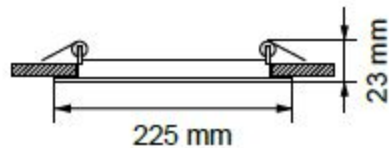

LED PANEL, SQUARE

Product №	Voltage	Power	Colour temperature	Luminous flux	Cat. №
LPSB2251827	220 V-240 V AC	18 W	2700 K	1500 lm	03004
LPSB2251842	220 V-240 V AC	18 W	4200 K	1500 lm	03005

* DRIVER INCLUDED