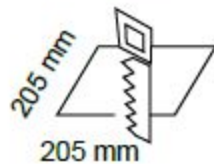

LED PANEL, SQUARE

Product №	Voltage	Power	Colour temperature	Luminous flux	Cat. №
LPSB2251827	220 V-240 V AC	18 W	2700 K	1500 lm	03004
LPSB2251842	220 V-240 V AC	18 W	4200 K	1500 lm	03005

* DRIVER INCLUDED