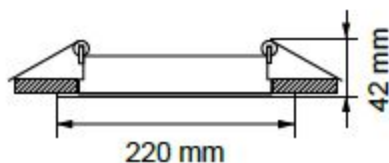

LED PANEL, SQUARE

Product №	Voltage	Power	Colour temperature	Luminous flux	Cat. №
LPSB2202442	220 V-240 V AC	24 W	4200 K	2000 lm	03003

* DRIVER INCLUDED