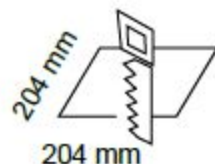

LED PANEL, SQUARE

Product №	Voltage	Power	Colour temperature	Luminous flux	Cat. №
LPSB2202442	220 V-240 V AC	24 W	4200 K	2000 lm	03003

* DRIVER INCLUDED