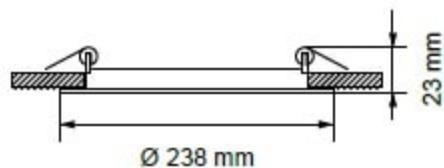

## LED PANEL, ROUND

Product №	Voltage	Power	Colour temperature	Luminous flux	Cat. №
LP2202401542	220 V-240 V AC	15 W	4200 K	1200 lm	03019

Ø 238 mm

23 mm

Ø 220 mm

\* DRIVER INCLUDED