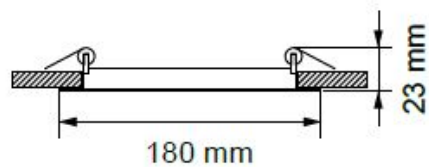

## LED PANEL, SQUARE

Product N°	Voltage	Power	Colour temperature	Luminous flux	Cat. N°
LPSB1801227	220 V-240 V AC	12 W	2700 K	900 lm	03008
LPSB1801242	220 V-240 V AC	12 W	4200 K	900 lm	03009

\* DRIVER INCLUDED