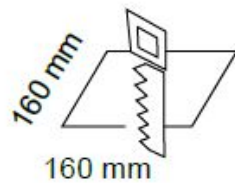

## LED PANEL, SQUARE

Product N°	Voltage	Power	Colour temperature	Luminous flux	Cat. N°
LPSB1801227	220 V-240 V AC	12 W	2700 K	900 lm	03008
LPSB1801242	220 V-240 V AC	12 W	4200 K	900 lm	03009

\* DRIVER INCLUDED